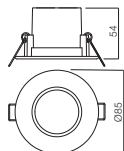

Ø70 mm

info

Recessed downlights equipped with SMD LED, matt white polycarbonate structure, frost polycarbonate diffuser, driver included.

Spoturi echipate cu LED-uri SMD, pentru montaj încastrat, structură din policarbonat alb mat, dispersor din policarbonat satinat, alimentator inclus.

Incassi fissi equipaggiati con LED SMD, struttura in policarbonato bianco opaco, diffusore in policarbonato satinato, driver incluso.

Встраиваемые потолочные споты, оснащенные светодиодом SMD, матовая белая структура из поликарбоната, рассеиватель из сатинового поликарбоната, питатель входит в комплект.

Beltéri besülyezett spot lámpa, SMD LED-el, matt fehér műanyag szerkezet, satén polikarbonát diszperzór, működtetőt tartalmaz.

Спотове със SMD светодиоди, за вграден монтаж, структура от матов бял поликарбонат, дифузер от сатен поликарбонат, захранващото устройство е включено.

Zápuszné svietidlá vybavené LED SMD, matná biela polykarbonátová štruktúra, mrazuvzdorný polykarbonátový difúzor, vrátane vodiča.