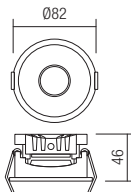

art. **70405** Sand White/ Matt White 3000K
art. **70406** Sand White/ Matt White 4000K
art. **70407** Sand Black/ Matt Black 3000K
art. **70408** Sand Black/ Matt Black 4000K

COB LED · 7W · 3000K or 4000K · CRI 95
LED flux: 3000K: 600 lm or 4000K: 610 lm
Luminaire flux: 3000K: 410 lm or 4000K: 429 lm
Optic 36°