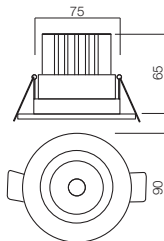

info

Recessed downlights equipped with COB LED, aluminium structure electrostatically painted in sand white, matt gold or sand black, aluminium reflector with mirror finish and polycarbonate diffuser. Equipped with driver.

Spoturi de încastrat fixe echipate cu LED COB, structură din aluminiu vopsită în câmp electrostatic alb mat, auriu mat sau negru mat, reflector din aluminiu oglindat și dispersor din policarbonat.

Complet echipate cu alimentator.

Incassi fissi equipaggiati con LED COB, struttura in alluminio verniciato a polveri bianco opaco, oro opaco o nero opaco, riflettore in alluminio specchiato e diffusore in policarbonato.

Dotati di driver.

Встраиваемые потолочные светильники, оснащенные светодиодами COB, алюминиевый корпус окрашен в электростатическом поле в матовый белый, матовый золотой или матовый черный цвета, алюминиевый отражатель с зеркальной отделкой и рассеиватель из поликарбоната.

Оборудованы блоками питания.

COB LED-ekkel felszerelt, fix, befogott beszerelésű hidegtükrös lámpa, elektrosztatikus mezőben

matt fehérre, matt aranszínre vagy matt feketére festett alumínium struktúra, tükröző alumínium fényvisszaverővel és polikarbonát fényoszóróval. Teljesen felszerelve, tápegységgel.

Фиксирани вградени точкови осветителни тела оборудвани със COB светодиода, алуминиева структура боядисана в электростатично поле в цвят матово бяло, матово златно или матово черно, рефлектор от отражателен алуминий и поликарбонатен дифузьор.

Напълно оборудвани с захранващо устройство.

Zapustené s vtietidlá vybavené COB LED, hliníková štruktúra lakovaná v matnej bielej, matnej zlatej alebo matnej čiernej farbe, hliníkový reflektor so zrkadlom a polykarbonátový difúzor.

Obsahuje driver.