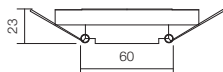

Ø75 mm

CR 34 LED

438

art. **70311** Glass

POWER LED · 3 x 1W · 4000K · CRI 80
LED flux: 303 lm
Luminaire flux: 248 lm
Optic 45°

info

Recessed LEDs downlight, aluminium structure with transparent faceted glass frame. Equipped with driver.