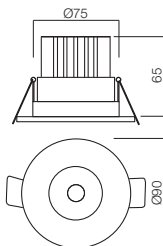

Ø75 mm

info

Recessed downlights equipped with COB LED, aluminium structure electrostatically painted in sand white or sand black, aluminium reflector with mirror finish and polycarbonate diffuser. Equipped with driver.