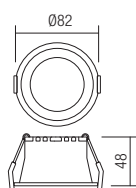

info

Fixed downlights with recessed mounting, equipped with SMD LEDs, structure in die-cast aluminum painted sand white or sand black, diffuser in satin polycarbonate, power supply included.

Spoturi fixe cu montaj încastrat, echipate cu LED-uri SMD, structură din aluminiu turnat sub presiune vopsită alb mat sau negru mat, dispersor din policarbonat satinat, alimentator inclus.

Faretti fissi con montaggio ad incasso, equipaggiati con LED SMD, struttura in pressofusione di alluminio verniciato bianco opaco o nero opaco, diffusore in policarbonato satinato, alimentatore incluso.

Стационарные встраиваемые споты, оснащенные светодиодами SMD, со структурой из литого под давлением алюминия, окрашенной в матово-белый или матово-черный цвета, и рассеивателем из сатирированного поликарбоната. Блок питания входит в комплект.

Besüllyeszthető fix spot lámpa, SMD LED-el szerelve, matt fehér vagy matt fekete nyomás alatt öntött, elektrosztatikus mezőben festett szerkezet, szatén polikarbonát diszperzór. Működtetőt tartalmaz.

Фиксирани спотове с вграден монтаж, оборудвани с LED-ове SMD, алуминиева структура, излята под налягане, боядисана в матово бяло или матово черно, дифузер от сатениран поликарбонат, включено захранване.

Pevné stropné svietidlá so zapustenou montážou, vybavené SMD LED diódami, konštrukcia z tlakovo liateho hliníka lakovaného pieskovo bielou alebo pieskovo čiernou farbou, difúzor zo saténového polykarbonátu, napájací zdroj je súčasťou balenia.