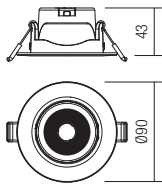

- art. **70419** Matt White 3000K
- art. **70420** Matt White 4000K
- art. **70421** Matt White 6000K
- art. **70422** Matt Gold 3000K
- art. **70423** Matt Gold 4000K
- art. **70424** Matt Black 3000K
- art. **70425** Matt Black 4000K

COB LED · 6,5W · 3000K or 4000K or 6000K · CRI 80
LED flux: 3000K: 670 lm or 4000K: 700 lm or 6000K: 720 lm
Luminaire flux: 3000K: 560 lm or 4000K: 580 lm or 6000K: 600 lm
Optic 36°