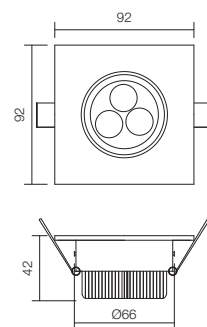

MT 116 LED

info

Orientable recessed LEDs downlight, aluminium structure, polycarbonate lens. Equipped with driver.

Spot de încastrat orientabil cu LED-uri, structură din aluminiu și lentilă din policarbonat. Complet echipat cu alimentator.

Incasso orientabile a LED, struttura in alluminio e lente in policarbonato. Dotato di driver.

Направляемый встраиваемый светодиодный спот, алюминиевая структура, поликарбонатная линза. Полностью оснащен с блоком питания.

Beépíthető, állítható irányú LED-es spot, elektrosztatikus mezőben fehérre festett alumínium szerkezet polikarbonát lencsével. Teljesen felszerelve tápforrással.

Ориентируем прожектор за вграждане с LED-ове, алуминиева структура, леща от поликарбонат. Напълно оборудван със захранващо устройство.

Nastaviteľé zapustené LED bodové svetlo, konštrukcia z hliníka a polykarbonátovej šošovky. Súčasťou je napájač.

POWER LED · 3 x 1W · 4000K · CRI 80
LED flux: 305 lm
Luminaire flux: 248 lm
Optic 45°

Ø66 mm