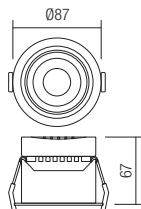

info

Recessed orientable downlights, equipped with COB LED, structure in die-cast aluminum electrostatically painted in sand white or sand black, reflector in matt white or matt black polycarbonate, equipped with transparent polycarbonate lens. Fitted with driver.

Spoturi de încastrat orientabile, echipate cu LED COB, structură din aluminiu turnat sub presiune vopsită în câmp electrostatic alb mat sau negru mat, reflector din policarbonat alb mat sau negru mat, echipate cu lentilă din policarbonat transparent. Complet echipate cu alimentator.

Faretti da incasso orientabili, equipaggiati con LED COB, struttura in alluminio pressofuso verniciato a polveri bianco opaco, riflettore in policarbonato bianco opaco o nero opaco e lente in policarbonato trasparente. Dotati di driver.

Ориентируемые встраиваемые споты, оснащенные светодиодами COB, с алюминиевой структурой, окрашенной в электростатическом поле в матово-белый или матово-черный цвета, и отражателем из матово-белого или матово-черного поликарбоната с линзой из прозрачного поликарбоната. Полностью укомплектованы блоком питания.

Besüllyeszhető mozgatható spot lámpa, COB LED-el szerelve, matt fehér vagy matt fekete nyomás alatt öntött, elektrosztatikus mezőben festett szerkezet, matt fehér vagy matt fekete polikarbonát reflektor, áttetsző polikarbonát lencsével. Működtetőt tartalmaz.

Регулируеми вградени спотове, оборудвана с LED COB, алуминиева структура, излята под налягане, боядисана в электростатично поле в матово бяло или матово черно, рефлектор от матово бял или матово черен поликарбонат, оборудвани с прозрачна поликарбонатна леща. Напълно оборудвани със захранване.

Zapustené orientačné stropné svietidlá, vybavené COB LED, konštrukcia z tlakovo liateho hliníka elektrosťaticky lakovaná v pieskovej bielej alebo pieskovej čiernej farbe, reflektor v matnej bielej alebo matnej čiernej polykarbonáte, vybavené priehľadným polykarbonátovým zorníkom. Vybavené ovládačom.