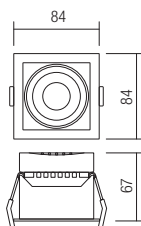

info

Recessed orientable downlights, equipped with COB LED, structure in die-cast aluminum electrostatically painted in sand white or sand black, reflector in matt white or matt black polycarbonate, equipped with transparent polycarbonate lens. Fitted with driver.

Spoturi de încastrat orientabile, echipate cu LED COB, structură din aluminiu turnat sub presiune vopsită în câmp electrostatic alb mat sau negru mat, reflector din policarbonat alb mat sau negru mat, echipate cu lentilă din policarbonat transparent. Complet echipate cu alimentator.

Faretti da incasso orientabili, equipaggiati con LED COB, struttura in alluminio pressofuso verniciato a polveri bianco opaco, riflettore in policarbonato bianco opaco o nero opaco e lente in policarbonato trasparente. Dotati di driver.

Ориентируемые встраиваемые споты, оснащенные светодиодами COB, с алюминиевой структурой, окрашенной в электростатическом поле в матово-белый или матово-черный цвета, и отражателем из матово-белого или матово-черного поликарбоната с линзой из прозрачного поликарбоната. Полностью укомплектованы блоком питания.

Besüllyeszhető mozgatható spot lámpa, COB LED-el szerelve, matt fehér vagy matt fekete nyomás alatt öntött, elektrosztatikus mezőben festett szerkezet, matt fehér vagy matt fekete polikarbonát reflektor, áttetsző polikarbonát lencsével. Működtetőt tartalmaz.

Регулируемые вградени спотове, оборудвана с LED COB, алуминиева структура, излята под налягане, боядисана в электростатично поле в матово бяло или матово черно, рефлектор от матово бял или матово черен поликарбонат, оборудвани с прозрачна поликарбонатна леща. Напълно оборудвани със захранване.

Zapustené orientačné stropné svietidlá, vybavené COB LED, konštrukcia z tlakovo liateho hliníka elektrosťaticky lakovaná v pieskovej bielej alebo pieskovej čiernej farbe, reflektor v matnej bielej alebo matnej čiernej polykarbonáte, vybavené priehľadným polykarbonátovým zorníkom. Vybavené ovládačom.