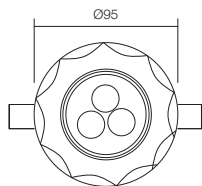

Ø75 mm

CR 34 LED

438

art. **70311** Glass

POWER LED · 3 x 1W · 4000K · CRI 80
LED flux: 303 lm
Luminaire flux: 248 lm
Optic 45°

info

Recessed LEDs downlight, aluminium structure with transparent faceted glass frame. Equipped with driver.