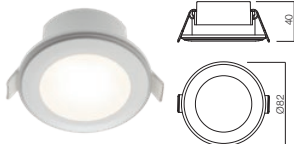

art. **70399** Matt White

SMD LED · 3,5+1,5W · 3000K · CRI 80

LED flux: 530 lm

Luminaire flux: 400 lm