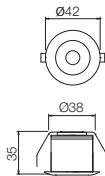

POWER LED · 3 x 1W · 4000K · CRI 80
LED flux: 305 lm
Luminaire flux: 248 lm
Optic 45°

Ø66 mm

MT 124 LED

art. **70359** White

COB LED · 3W · 4000K · CRI 80
LED flux: 305 lm
Luminaire flux: 162 lm
Optic 45°