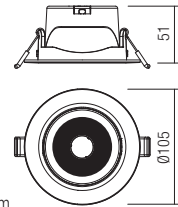

- art. **70426** Matt White 3000K
- art. **70427** Matt White 4000K
- art. **70428** Matt Gold 3000K
- art. **70429** Matt Gold 4000K
- art. **70430** Matt Black 3000K
- art. **70431** Matt Black 4000K