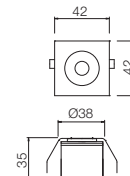

info

**Recessed LED downlight, aluminium structure electrostatically painted in white colour, polycarbonate diffuser.
Equipped with driver.**

Spot de încastrat cu LED, structură din aluminiu vopsită în câmp electrostatic culoare albă, dispersor din policarbonat. Complet echipat cu alimentator.

Incasso fisso a LED, struttura in alluminio verniciato a polveri bianco, diffusore in policarbonato. Dotato di driver.

Направляемый встраиваемый светодиодный спот, алюминиевая структура, окрашенная в электростатическом поле белого цвета, поликарбонатная линза. Полностью оснащен с блоком питания.

Beépíthető LED-es spot, elektrosztatikus mezőben fehérre festett alumínium szerkezet polikarbonát lencsével. Teljesen felszerelve tápforrással.

Прожектор за вграждане с LED-ове, алуминиева структура, боядисана в бяло электростатично поле, леща от поликарбонат. Напълно оборудван със захранващо устройство.

Zapustené LED bodové svetlo, hliníková konštrukcia elektrostáticky lakovaná v bielej farbe, polykarbonátový difúzor. Súčasťou je napájač.