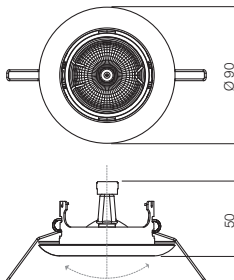

art. **70154** Chrome

art. **70156** Matt Chrome

art. **70158** Gun Metal

art. **70155** Polish Brass

433

GU10, 1 x max. 50W

info

Built-in orientable downlight, metal structure.