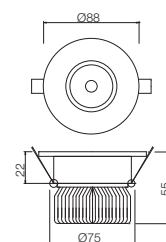

MT 128 LED

info

Orientable recessed COB LED downlight, structure and reflector of aluminium, polycarbonate diffuser. Driver included.

Spot de încastrat orientabil cu LED COB, structură din aluminiu, reflector din aluminiu și dispersor din policarbonat transparent. Complet echipat cu alimentator.

Incasso orientabile a LED, struttura in alluminio, riflettore in alluminio e diffusore in policarbonato. Dotato di driver.

Управляемое встраиваемое световое пятно со светодиодами LED COB, алюминиевая конструкция, окрашенная в электростатическом поле, белого цвета, алюминиевый отражатель и диффузор из поликарбоната. Полностью оснащено фидером.

Beépíthető és billenthető COB LED lámpa, elektrosztatikus térben fehérre festett alumínium szerkezettel, alumínium fényszóróval és áttetsző polikarbonát diszperzórral. Táppal ellátott szerkezet.

Spot за вграждане направляем с LED COB, алуминиева структура, боядисана в бяло електростатично поле, алуминиев рефлектор и разсейвател от прозрачен поликарбонат. Комплект оборудван със захранващо устройство.

Orientovateľný zapustený COB LED reflektor, hliníková konštrukcia elektrostaticky maľovaná v bielej farbe, hliníkový reflektor a polykarbonátový difúzor. Súčasťou je napájač.

art. **70363** White
art. **70364** Aluminium

COB LED · 5W · 4000K · CRI 80
LED flux: 508 lm
Luminaire flux: 368 lm
Optic 45°

Ø75 mm