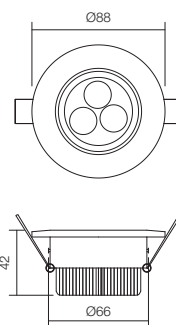

POWER LED · 3 x 1W · 4000K · CRI 80
LED flux: 305 lm
Luminaire flux: 248 lm
Optic 45°

Ø66 mm

MT 116 LED

art. 70318 Matt White

art. 70319 Aluminium

info

Orientable recessed LEDs downlight, aluminium structure, polycarbonate lens. Equipped with driver.