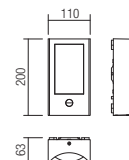

90485 Sand White + Motion detector

90486 Dark Grey + Motion detector

90487 Corten + Motion detector

SMD LED · 8W · 3000K · CRI 80

LED flux: 750 lm

Luminaire flux: 490 lm