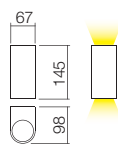

9352 Dark Grey
9359 Rust
GU10, 2 x max. 35W