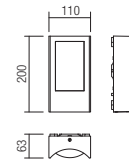

90482 Sand White

90483 Dark Grey

90484 Corten

SMD LED · 8W · 3000K · CRI 80

LED flux: 750 lm

Luminaire flux: 490 lm