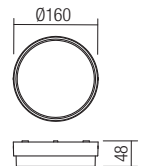

464

90494 Sand White
90495 Dark Grey
90496 Corten
 SMD LED · 10W · 3000K · CRI 80
 LED flux: 1250 lm
 Luminaire flux: 766 lm

90516 Dark Grey
 SMD LED · 10W · 3000K · CRI 80
 LED flux: 1250 lm
 Luminaire flux: 860 lm