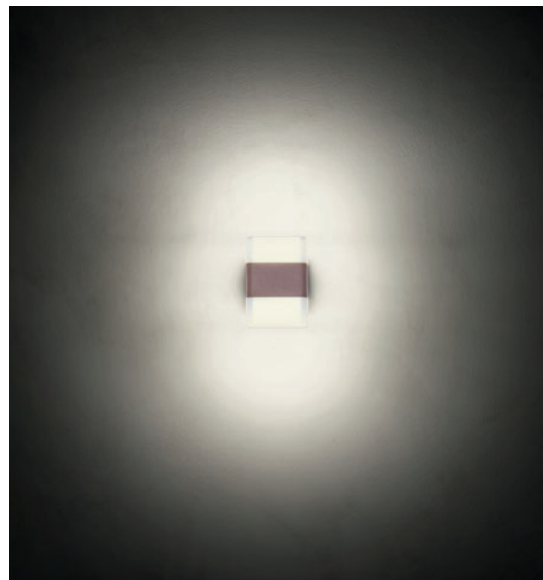

info

Wall light fittings for exterior equipped with SMD LEDs, housing of die-cast aluminum electrostatically painted in sand white, dark grey or corten, diffusers of opal polycarbonate.

Aplice pentru exterior echipate cu LED-uri SMD, corp din aluminiu turnat sub presiune vopsit în câmp electrostatic alb mat, gri închis sau corten, dispersoare din policarbonat opal.

Appliche per esterni equipaggiati con LED SMD, corpo in pressofusione di alluminio verniciato a polveri colore bianco opaco, grigio scuro o corten diffusori in policarbonato opalino.

Бра для наружного освещения, оснащенные светодиодами SMD, с корпусом из литого под давлением алюминия, окрашенным в электростатическом поле в матово-белый, темно-серый или цвет кортеновской стали, и рассеивателями из опалового поликарбоната.

Kültéri fali lámpák, SMD LED-el szerelve, elektrosztatikus mezőben festett, nyomás alatt öntött alumínium szerkezet, matt fehér, sötét szürke vagy corten, opál polikarbonát diszperzór.

Аплици за екстериор, оборудвани с LED-ове SMD, алуминиево тяло, излято под налягане, боядисано в электростатично поле в матово бяло, тъмно сиво или кортен, опалени поликарбонатни дифузери.

Exteriérové nástenné svietidlá vybavené SMD LED diódami, teleso z tlakovo liateho hliníka elektrostaticky lakované v pieskovej bielej, tmavosivej alebo cortenovej farbe, difúzory z opálového polykarbonátu.

90491 Sand White

90492 Dark Grey

90493 Corten

SMD LED · 14,8W · 3000K · CRI 80

LED flux: 1913 lm

Luminaire flux: 1213 lm

456

90488 Sand White

90489 Dark Grey

90490 Corten

SMD LED · 9,4W · 3000K · CRI 80

LED flux: 1191 lm

Luminaire flux: 675 lm