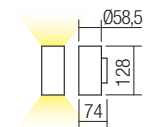

454

9452 Dark Grey

9454 Dark Brown

COB LED · 2 x 3W · 3000K · CRI 80

Optic 40°/40°

LED flux: 634 lm

Luminaire flux: 505 lm

9453 Dark Grey + Motion detector