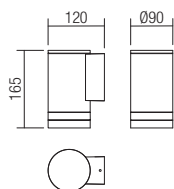

90517

GU10, 1 x max. 28W