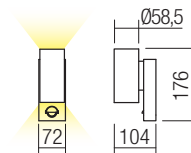

COB LED · 2 x 3W · 3000K · CRI 80

Optic 40°/40°

LED flux: 634 lm

Luminaire flux: 505 lm