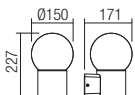

E27, 1 x max. 28W

90641