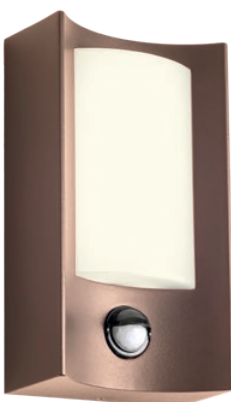

90482 Sand White

90483 Dark Grey

90484 Corten

SMD LED · 8W · 3000K · CRI 80

LED flux: 750 lm

Luminaire flux: 490 lm

90485 Sand White + Motion detector

90486 Dark Grey + Motion detector