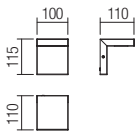

90280

SMD LED · 8W
3000K · CRI 80
LED flux: 960 lm
Luminaire flux: 655 lm

info

Light fixtures for exterior, die cast aluminium housing electrostatically painted in dark grey, fitted with two diffusers: one ornamental from transparent polycarbonate and second from transparent glass.