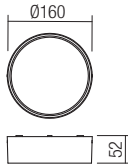

464

90494 Sand White
90495 Dark Grey
90496 Corten
SMD LED · 10W · 3000K · CRI 80
LED flux: 1250 lm
Luminaire flux: 766 lm