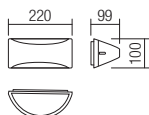

90192 Dark Brown

SMD LED · 10W · 3000K · CRI 80

LED flux: 1100 lm

Luminaire flux: 542 lm

info

Wall light fittings for exterior equipped with SMD LEDs, housing of die-cast aluminum electrostatically painted in sand white, dark grey or corten, diffuser of opal polycarbonate.