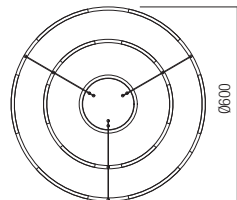

01-3177 Sand White
01-3178 Matt Gold
01-3179 Sand Black
SMD LED · 60W
3000K · CRI 80
LED flux: 6350 lm
Luminaire flux: 3600 lm