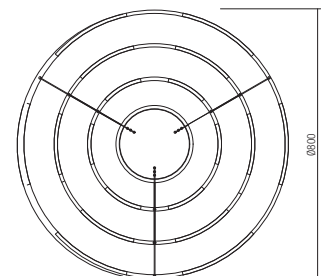

01-3180 Sand White
01-3181 Matt Gold
01-3182 Sand Black
SMD LED · 80W
3000K · CRI 80
LED flux: 9020 lm
Luminaire flux: 4800 lm