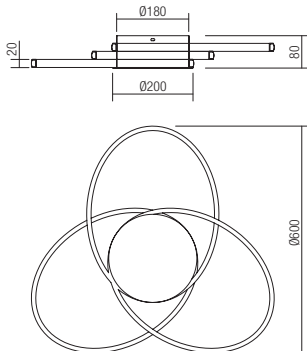

01-2959 3000K
01-2960 4000K
SMD LED · 55W · CRI 80
LED flux: 8000 lm
Luminaire flux:
3000K: 3978 lm
4000K: 4113 lm