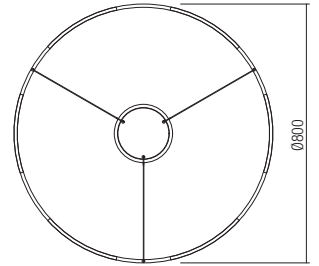

01-3174 Sand White
01-3175 Matt Gold
01-3176 Sand Black
SMD LED · 45W
3000K · CRI 80
LED flux: 4950 lm
Luminaire flux: 2700 lm