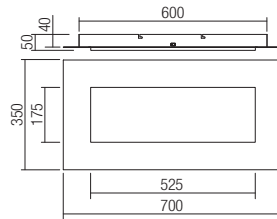

- **05-998** Sand White
- **05-999** Matt Gold
- **05-1000** Sand Black

SMD LED · 40W · CCT 3000K/4000K/6500K · CRI >80
LED flux: 4600 lm
Luminaire flux: 2720 lm