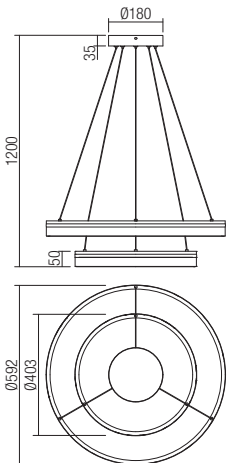

- **01-3777** Sand White
- **01-3778** Matt Gold
- **01-3779** Sand Black

SMD LED · 55W · CCT 3000K/4000K · CRI 80
LED flux: 5970 lm
Luminaire flux: white 2710 lm/gold 2525 lm/black 2320 lm