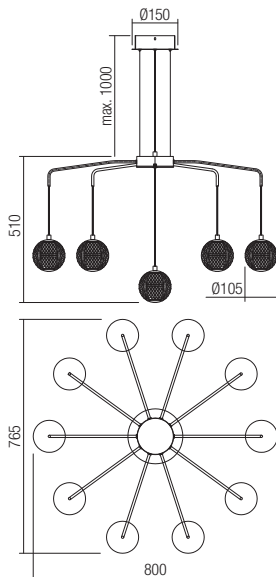

LED flux: 500lm

Luminaire flux: 450lm

01-4039 Matt Gold

01-4040 Sand Black

SMD LED · 28W, 3000K, CRI 80

LED flux: 3360lm

Luminaire flux: 2439lm

01-4041 Matt Gold