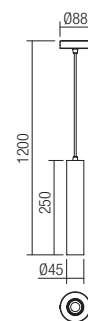

- **01-1659** White
- **01-1660** Bronze
- **01-1661** Copper
- **01-1662** Black

E27, 1 x max. 42W