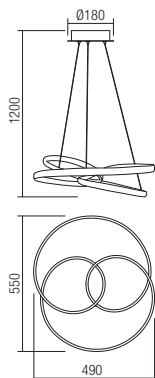

01-2190

SMD LED · 41W · 3000K · CRI 82
LED flux: 4668 lm
Luminaire flux: 2826 lm