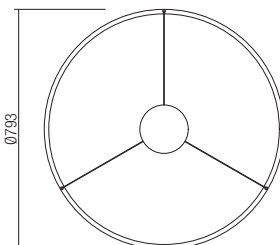

52

01-3774 Sand White

01-3775 Matt Gold

01-3776 Sand Black

SMD LED · 38W · CCT 3000K/4000K · CRI 80

LED flux: 4444 lm

Luminaire flux: white 2109 lm/gold 2030 lm/black 1956 lm

01-3780 Sand White