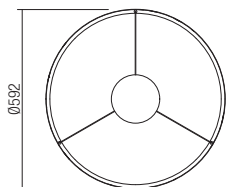

52

01-3774 Sand White

01-3775 Matt Gold

01-3776 Sand Black

SMD LED · 38W · CCT 3000K/4000K · CRI 80

LED flux: 4444 lm

Luminaire flux: white 2109 lm/gold 2030 lm/black 1956 lm

01-3780 Sand White