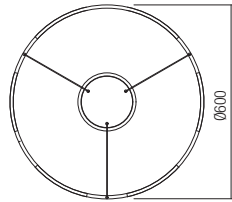

01-3171 Sand White
01-3172 Matt Gold
01-3173 Sand Black
SMD LED · 36W
3000K · CRI 80
LED flux: 4350 lm
Luminaire flux: 2160 lm