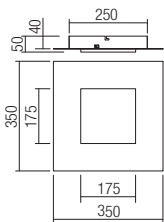

- **05-989** Sand White
- **05-990** Matt Gold
- **05-991** Sand Black

SMD LED · 28W · CCT 3000K/400K/6500K · CRI >80
LED flux: 3200 lm
Luminaire flux: 1465 lm