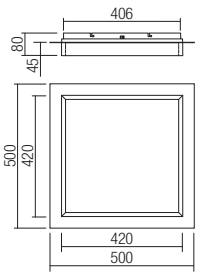

LED flux: 4500 lm

Luminaire flux: 2160 lm

05-977 Sand White

05-978 Matt Gold

05-979 Sand Black

SMD LED · 40W · CCT 3000K/4000K/6500K · CRI>80

LED flux: 4500 lm

Luminaire flux: 2650 lm