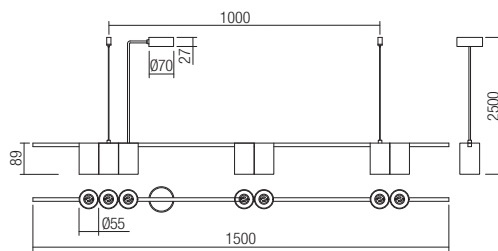

01-3521 Matt Gold

01-3522 Sand Black

GU10, 8 x max.10W

Sand White
 Matt Gold
 Sand Black

GU10
2Years
Warranty
CE

01-3514 Sand White
01-3515 Matt Gold
01-3516 Sand Black
 GU10, 5 x max.10W

246

01-3517 Sand White
01-3518 Matt Gold
01-3519 Sand Black
 GU10, 7 x max.10W