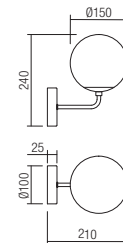

01-3147 Matt Gold
01-3148 Sand Black
E27, 1 x max. 42W