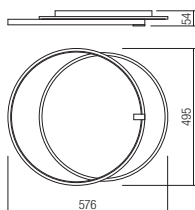

01-2659 Sand White

01-2660 Sand Black

SMD LED · 45W
3000K · CRI >80
LED flux: 5581 lm
Luminaire flux: 3645 lm