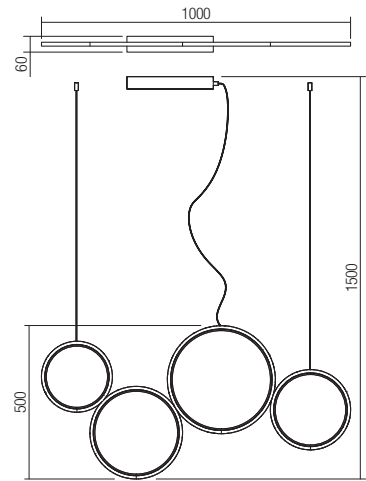

01-3382 Sand White
01-3383 Matt Gold
01-3384 Sand Black
SMD LED · 40W
CCT 3000/4000/6000K · CRI 98
LED flux: 5124 lm
Luminaire flux: 3330 lm