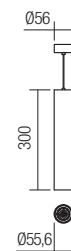

01-2151 Matt White
01-2152 Matt Black
01-2153 Matt Gold
01-2154 Matt Copper

GU10, 1 x max. 35W