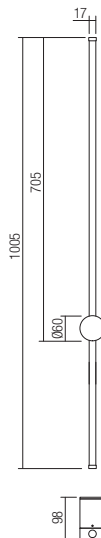

01-3123 Sand White
01-3124 Brass
01-3125 Sand Black
 SMD LED · 11W
 3000K · CRI 80
 LED flux: 1361 lm
 Luminaire flux: 871 lm

Info

Indoor suspensions with direct/indirect light, equipped with a COB LED and SMD LEDs, aluminum structure painted sand white, matt gold, matt coffee, light shine grey, sand black or finished in black chrome, glass lens at the bottom and opal white acrylic diffuser at the top. Equipped with an optional height adjustment mechanism, the length of the suspension cable can be continuously adjusted between 30 cm and 200 cm, the excess cable is folded inside the canopy.