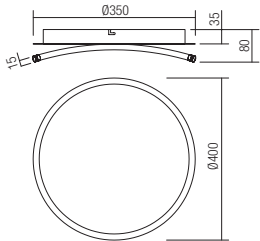

110

- **LIGHT COLOR TEMPERATURE CONTROL**
- **3 LIGHT PROGRAM**
- **TIMER**
- **DIMMER**
- **NIGHT LIGHT MODE**
- **REMOTE CONTROL**

05-956

SMD LED · 51W
CCT 3000/4000/6000K · CRI 85
LED flux: 7800 lm
Luminaire flux: 3069 lm