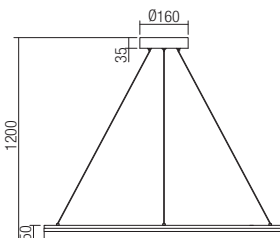

52

01-3774 Sand White

01-3775 Matt Gold

01-3776 Sand Black

SMD LED · 38W · CCT 3000K/4000K · CRI 80

LED flux: 4444 lm

Luminaire flux: white 2109 lm/gold 2030 lm/black 1956 lm

01-3780 Sand White