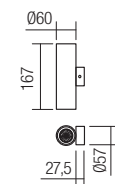

01-2159 Matt White
01-2160 Matt Black
01-2161 Matt Gold
01-2162 Matt Copper

GU10, 2 x max. 35W