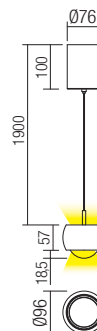

- **01-3546** Sand White
- **01-3547** Matt Gold
- **01-3548** Matt Coffee
- **01-3549** Light Shine Grey
- **01-3550** Sand Black
- **01-3551** Black Chrome

COB LED + SMD LED · 12W
3000K · CRI 90
LED flux: 930 lm
Luminaire flux: 720 lm