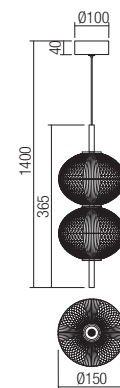

01-4024 Black

SMD LED · 12W, 3000K, CRI 80
LED flux: 1436lm
Luminaire flux: 1309lm