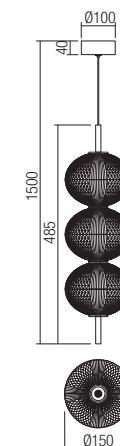

01-4025 Black

SMD LED · 20W, 3000K, CRI 80
LED flux: 2174lm
Luminaire flux: 1921lm