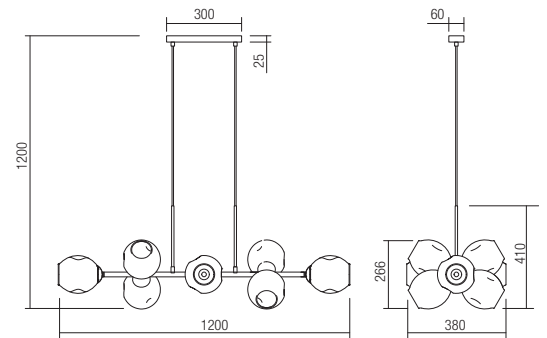

01-2617 Matt Gold
01-2618 Matt Black

E27, 1 x max. 42W

01-2619 Matt Gold
01-2620 Matt Black

E27, 6 x max. 42W

01-2621 Matt Gold
01-2622 Matt Black

E27, 8 x max. 42W

Info

Fixtures for interior, matt champagne painted metal structure, amber blown glass diffusers.