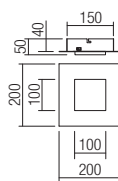

Corpuri de iluminat pentru interior, echipate cu LED-uri SMD, cu posibilitate de selectare a temperaturii de culoare a luminii, structură din metal vopsită alb mat, aur mat, sau negru mat, dispersor din acril alb satinat.

Apparecchi per interni, dotati di LED SMD, con possibilità di selezionare la temperatura di colore della luce, struttura in metallo verniciato colore bianco opaco, oro opaco o nero opaco, diffusore in acrilico bianco satinato.

Светильники для внутреннего освещения, оснащенные светодиодами SMD, с возможностью изменения цветовой температуры и яркости света, металлической структурой, окрашенной в матово-белый, матово-золотистый или матово-черный цвета, и рассеивателем из белого сатинированного акрила.

Beltéri, SMD LED-es lámpák, fény színhőmérséklet beállítással, matt fehér, matt arany vagy matt fekete színre festett fém szerkezet, szatén fehér akril diszperzor.

Осветителни тела за интериор, оборудвани с LED-ове SMD, с възможност за избор на цветова температура на светлината, метална структура боядисана в матово бяло, матово златисто или матово черно, дифузер от сатениран бял акрил.

Interiérové svietidlá, vybavené SMD LED, s možnosťou voľby teploty farby svetla, kovová konštrukcia lakovaná pieskovo biela, matná zlatá alebo pieskovo čierna, saténový akrylátový difúzor.