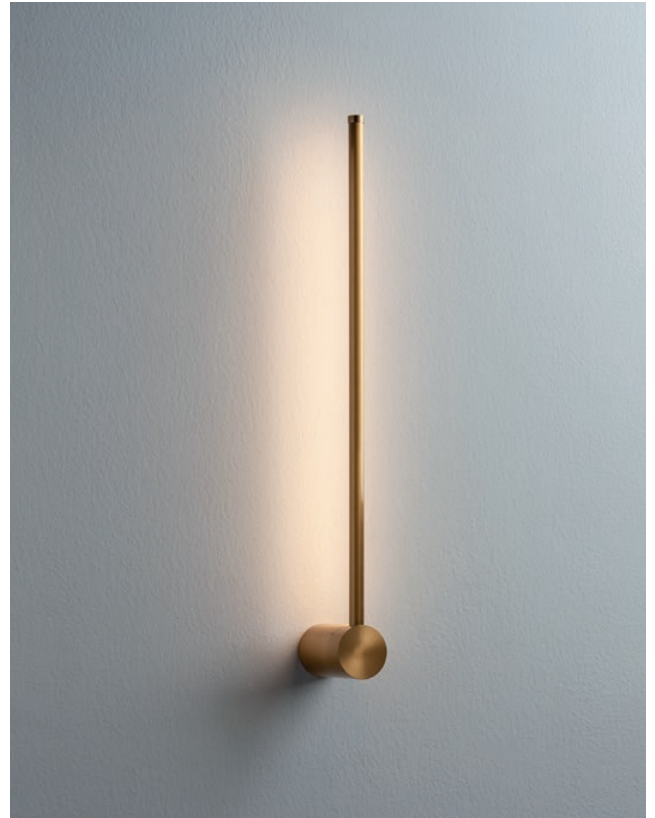

68

01-3120 Sand White
01-3121 Brass
01-3122 Sand Black
SMD LED · 9W
3000K · CRI 80
LED flux: 1061 lm
Luminaire flux: 658 lm