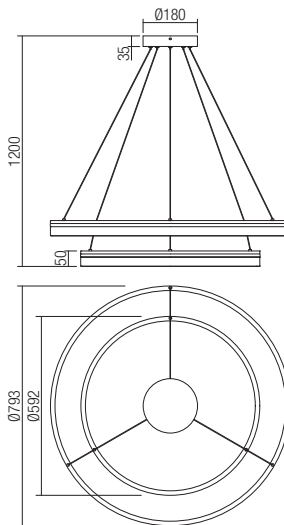

- **01-3777** Sand White
- **01-3778** Matt Gold
- **01-3779** Sand Black

SMD LED · 55W · CCT 3000K/4000K · CRI 80
LED flux: 5970 lm
Luminaire flux: white 2710 lm/gold 2525 lm/black 2320 lm