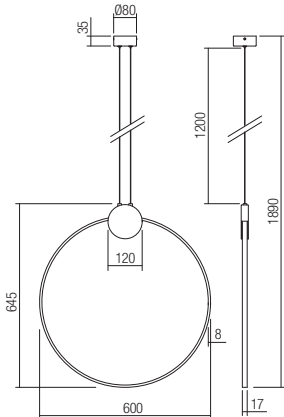

01-3107

SMD LED · 20W
3000K · CRI 80
LED flux: 2565 lm
Luminaire flux: 1641 lm