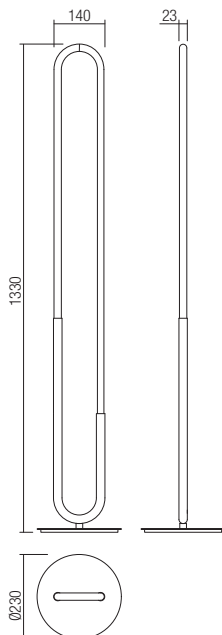

01-3187 Brass
01-3188 Sand Black

SMD LED · 20W
3000K · CRI 80
LED flux: 2400 lm
Luminaire flux: 1420 lm