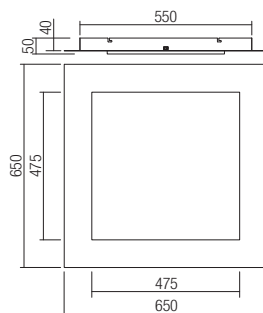

- **05-998** Sand White
- **05-999** Matt Gold
- **05-1000** Sand Black

SMD LED · 40W · CCT 3000K/4000K/6500K · CRI >80
LED flux: 4600 lm
Luminaire flux: 2720 lm