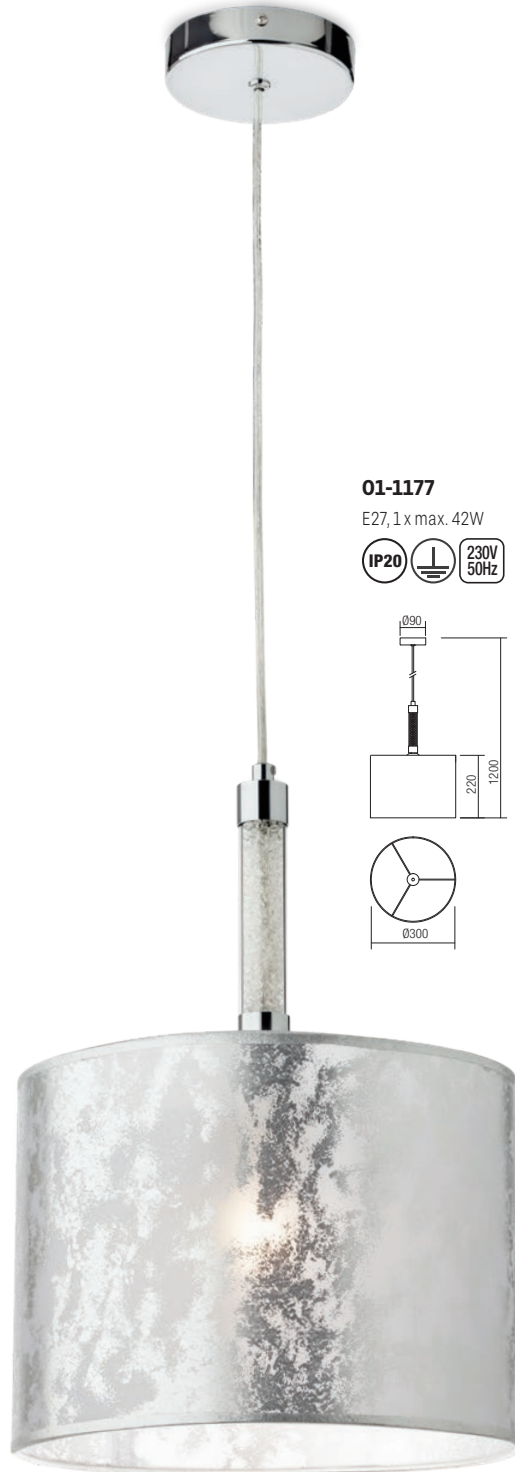

info

Series of interior light fittings, chromed metal structure and transparent pyrex tube with glass decorations, silver fabric shade.

Serie de corpuri de iluminat pentru interior, structură din metal cromat și tub din pyrex transparent cu decorațiuni din sticlă, abajur textil argintiu.

Serie di apparecchi per interni, struttura in metallo cromato, tubo in pyrex trasparente con decorazioni in vetro, paralume in tessile argento.

Серия светильников для интерьера, структура из хромированного металла и трубки из прозрачного пирекса декорирована элементами из стекла, абжур из серебристой ткани.

Beltéri világítótestek, króm fémszerkezet, átlátszó üveg díszítéssel, ezüst textil ernyővel.

Серия интериорни осветителни тела, структура от хромиран метал и тръба от прозрачно огнеупорно стъкло със стъквени украшения, сребрист текстилен абжур.

Séria interiérových svietidiel, chrómová kovová štruktúra, transparentná rúrka so sklenenými ozdobami, strieborná tkanina.

01-1177

E27, 1 x max. 42W