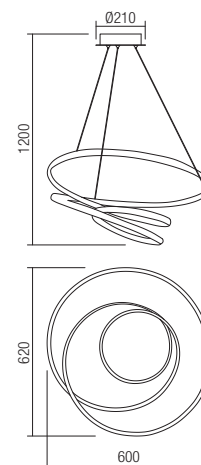

01-2191

SMD LED · 57W · 3000K · CRI 82
LED flux: 7069 lm
Luminaire flux: 3826 lm