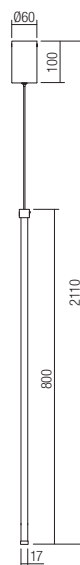

01-3117 Sand White
01-3118 Brass
01-3119 Sand Black

SMD LED · 11W
3000K · CRI 80
LED flux: 1266 lm
Luminaire flux: 798 lm