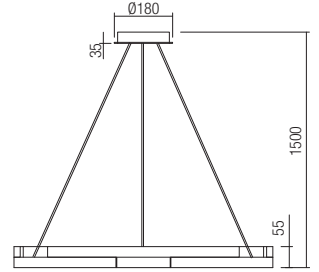

01-3174 Sand White
01-3175 Matt Gold
01-3176 Sand Black
SMD LED · 45W
3000K · CRI 80
LED flux: 4950 lm
Luminaire flux: 2700 lm