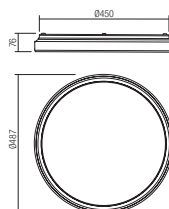

01-2970

SMD LED · 45W
4000K · CRI 80
LED flux: 4900 lm
Luminaire flux: 3088 lm