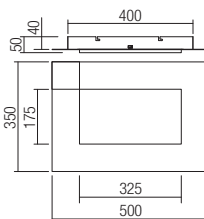

SMD LED · 16W · CCT 3000K/4000K/6500K · CRI >80
LED flux: 2200 lm
Luminaire flux: 986 lm

- 05-989** Sand White
- 05-990** Matt Gold
- 05-991** Sand Black

SMD LED · 28W · CCT 3000K/400K/6500K · CRI >80
LED flux: 3200 lm
Luminaire flux: 1465 lm