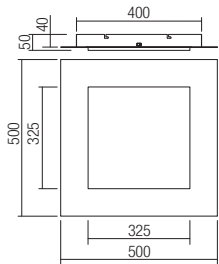

- **05-995** Sand White
- **05-996** Matt Gold
- **05-997** Sand Black

SMD LED · 40W · CCT 3000K/4000K/6500K · CRI >80
LED flux: 4600 lm
Luminaire flux: 2520 lm