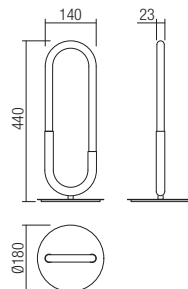

01-3185 Brass
01-3186 Sand Black

SMD LED · 9W
3000K · CRI 80
LED flux: 1300 lm
Luminaire flux: 770 lm