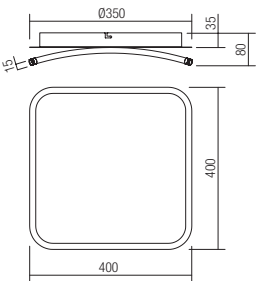

111

- **LIGHT COLOR TEMPERATURE CONTROL**
- **3 LIGHT PROGRAM**
- **TIMER**
- **DIMMER**
- **NIGHT LIGHT MODE**
- **REMOTE CONTROL**

05-957
SMD LED · 62W
CCT 3000/4000/6000K · CRI 85
LED flux: 9500 lm
Luminaire flux: 3794 lm