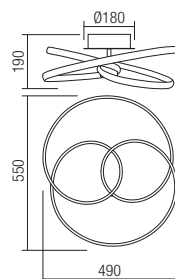

01-1479

SMD LED · 12W · 3000K · CRI 82
LED flux: 1293 lm
Luminaire flux: 705 lm