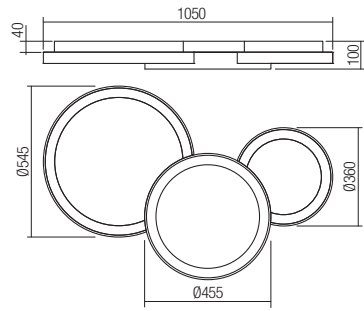

01-3373 Sand White
01-3374 Matt Gold
01-3375 Sand Black
SMD LED - 72W
CCT 3000/4000/6000K - CRI 98
LED flux: 9216 lm
Luminaire flux: 5898 lm