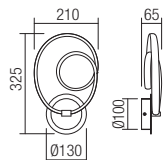

48

01-2188

SMD LED · 12W · 3000K · CRI 82
LED flux: 1316 lm
Luminaire flux: 708 lm

01-2189

SMD LED · 41W · 3000K · CRI 82
LED flux: 4654 lm
Luminaire flux: 2812 lm

01-1479

SMD LED · 12W · 3000K · CRI 82
LED flux: 1293 lm
Luminaire flux: 705 lm