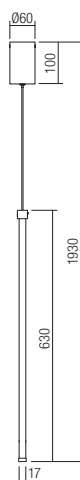

01-3114 Sand White
01-3115 Brass
01-3116 Sand Black

SMD LED · 9W
3000K · CRI 80
LED flux: 1061 lm
Luminaire flux: 658 lm