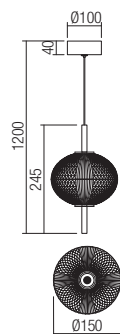

01-4023 Black

SMD LED · 6W, 3000K, CRI 80
LED flux: 732lm
Luminaire flux: 667lm