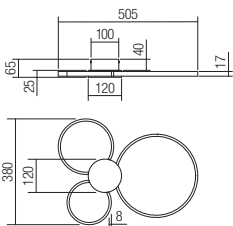

01-3103

SMD LED · 20W
3000K · CRI 80
LED flux: 2565 lm
Luminaire flux: 1641 lm

01-3104

SMD LED · 23W
3000K · CRI 80
LED flux: 2950 lm
Luminaire flux: 1858 lm

60

01-3105

SMD LED · 20W
3000K · CRI 80
LED flux: 2505 lm
Luminaire flux: 1578 lm