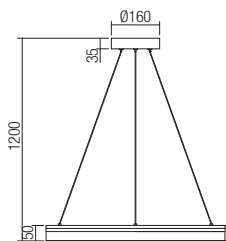

52

01-3774 Sand White

01-3775 Matt Gold

01-3776 Sand Black

SMD LED · 38W · CCT 3000K/4000K · CRI 80

LED flux: 4444 lm

Luminaire flux: white 2109 lm/gold 2030 lm/black 1956 lm

01-3780 Sand White