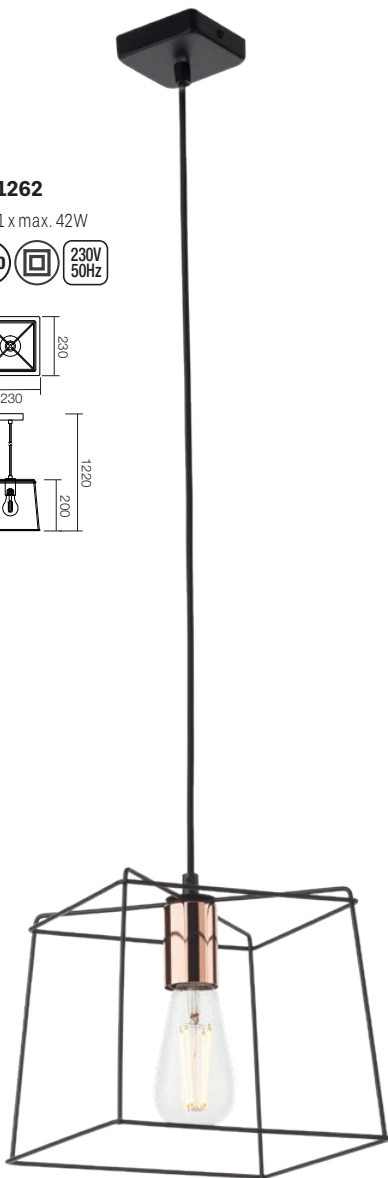

01-1262

E27, 1 x max. 42W

01-1266

E27, 3 x max. 42W

01-1261

E27, 1x max. 42W

Info

Light fixtures for interior, metal structure painted in matt black with natural wood elements, diffusers in metal with trceries painted in matt black.