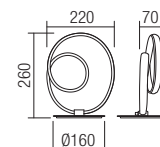

01-1479

SMD LED · 12W · 3000K · CRI 82
LED flux: 1293 lm
Luminaire flux: 705 lm