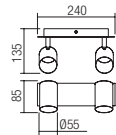

04-538

GU10, 2 x max. 35W