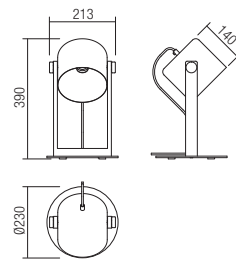

E27, 1 x max. 42W

01-2405

E27, 1x max. 42W

01-2404

E27, 1x max. 42W

296

info

Light fixtures for interior, structure of metal painted in sand black and natural beech wood.