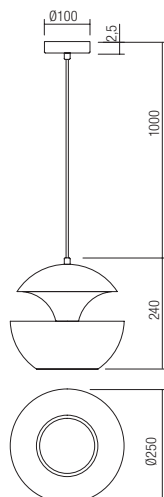

01-2712

E27, 1 x max. 42W