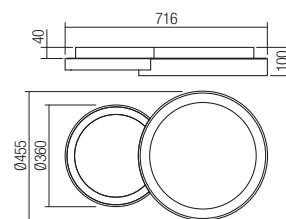

01-3370 Sand White
01-3371 Matt Gold
01-3372 Sand Black
SMD LED · 50W
CCT 3000/4000/6000K · CRI 98
LED flux: 6512 lm
Luminaire flux: 4248 lm