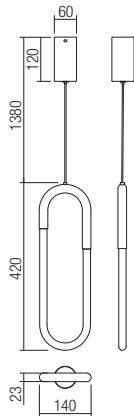

42

01-3183 Brass
01-3184 Sand Black

SMD LED · 9W
3000K · CRI 80
LED flux: 1100 lm
Luminaire flux: 630 lm