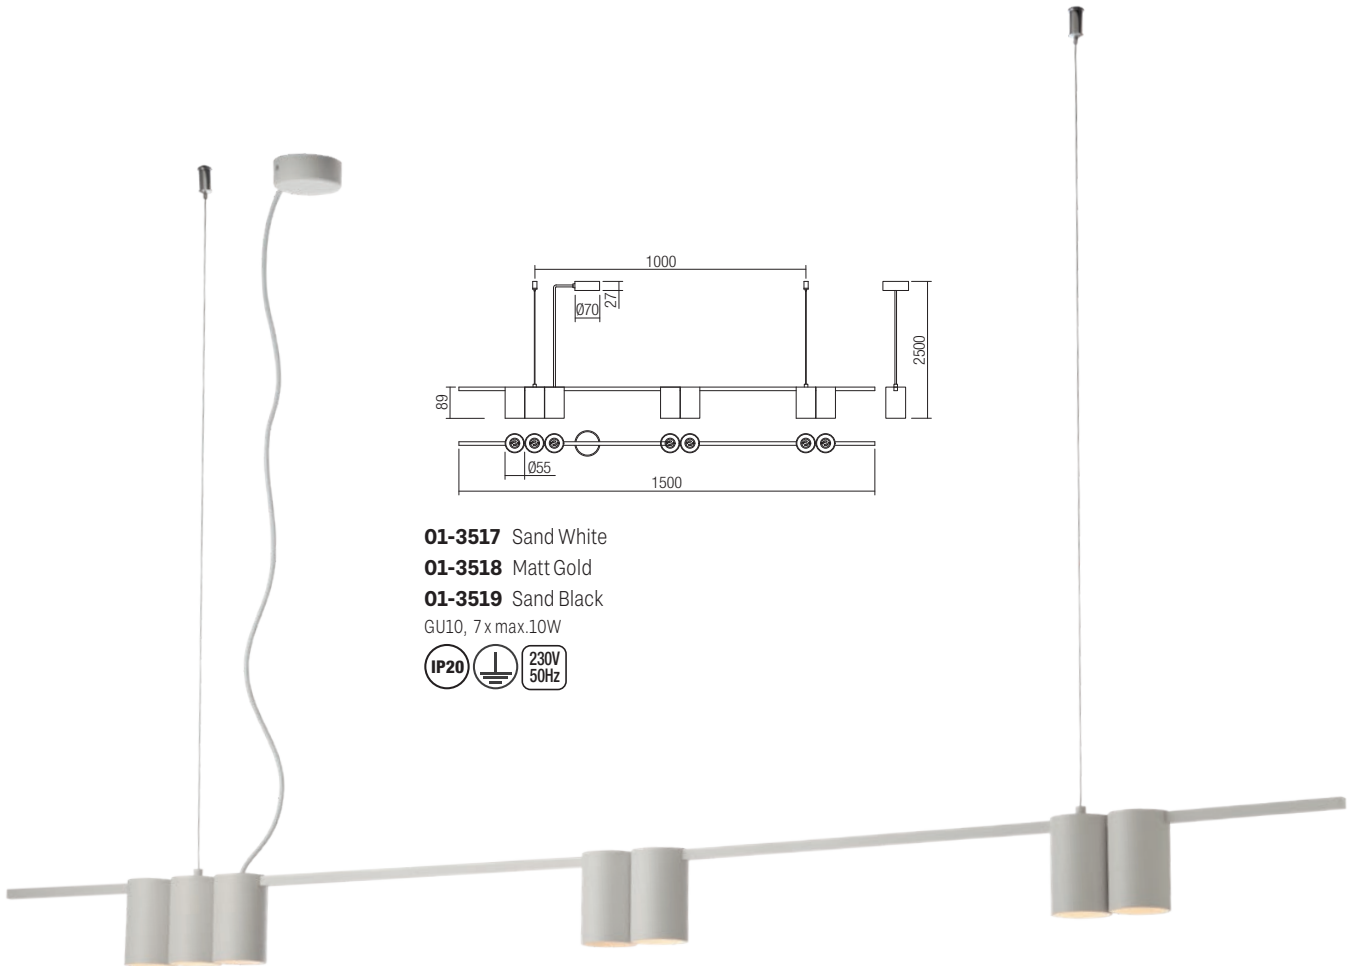

01-3521 Matt Gold

01-3522 Sand Black

GU10, 8 x max.10W

Sand White
 Matt Gold
 Sand Black

GU10
2Years
Warranty
CE

01-3514 Sand White
01-3515 Matt Gold
01-3516 Sand Black
 GU10, 5 x max.10W

246

01-3517 Sand White
01-3518 Matt Gold
01-3519 Sand Black
 GU10, 7 x max.10W