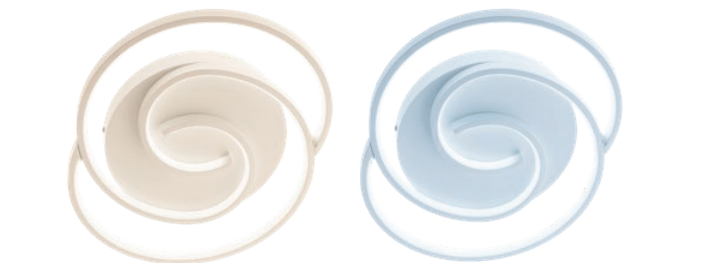

3000K-6000K

info

Ceiling lamps for indoor equipped with SMD LEDs, structure of metal and aluminum painted in sand white or metal painted in sand white and spiral arms painted in sand black, opal white silicon diffusers. Delivered with remote control (2 AAA batteries included) with multiple functions: ON/OFF, 3 operating programs, light intensity regulation, variation of the color temperature from warm white to cool white, timer and night light mode.