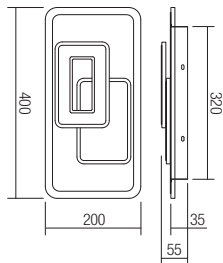

Beltéri világítótestek, SMD LED-el ellátva, matt fehér fémszerkezet, szatin akril diszperzör.

Távírányítóval van ellátva (2db. AAA elem tartozék), a következő funkciókkal: ON/OFF, fényerősség, színhőmérséklet, meleg-től hideg-ig, időzítő.

Интериорни осветителни тела с SMD LED платка, метален корпус в бял мат, матов акрилен дифузер. Доставка се с дистанционно (батерии 2 AAA са включени) с различни функции: включване/ изключване, 3 оперативни програми, регулиране интензитета на светлината, промяна на цветната температура от топло към студено бяло, таймер и нощен режим.

Séria interiérových svietidiel vybavených LED diódami SMD, kovová štruktúra lakovaná v matnej bielej farbe, saténové akrylové difúzery.

Svietidlá sa dodávajú s diaľkovým ovládaním (2 batérie AAA sú súčasťou dodávky) s viacerými funkciami: ZAP/ VYP, 3 operačné programy, regulácia intenzity osvetlenia, zmena teploty farby od teplej bielej po studenú bielu, režim časovača a nočné svetlo.

01-3017

SMD LED · 47W
CCT 3000-6000K · CRI 85
LED flux: 7100
Luminaire flux: 4253 lm