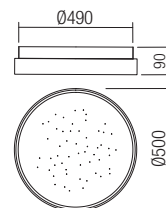

Поставляется с пультом (2 батарейки типа AAA включены) и следующими функциями: переключатель ВКЛ/ВЫКЛ, 3 программы работы, регулировка яркости, установка цветовой температуры света от теплого белого до холодного белого и таймер.

Beltéri, SMD Led-es mennyezeti lámpa, fehér matt festésű fém és alumínium szerkezettel, szatén akril árnyékolóval.

A következő funkciókkal rendelkező távvezérlővel szállítva (2 AAA elemmel): BE/KI, 3 program, fényerősség beállítás, fényhőmérséklet beállítás meleg fehér fénytől hideg fehérfényig és időzítő.

Плафониера за интериор, оборудвана с LED-ове SMD, структура от метал и алуминий боядисана в матово бяло със сатенен акрилен дифузер.

Предоставя се с дистанционно управление (с включени 2 батерии AAA) със следните функции: ВКЛ/ИЗКЛ, 3 работни програми, регулиране на интензивността на светлината, настройка на цветовата температура от топло бяло към студено бяло и таймер.

Interiérové stropné svietidlo vybavené SMD LED diódami, kovová a hliníková konštrukcia lakovaná matnou bielou farbou so saténovým akrylovým difúzorom.

Dodávané s diaľkovým ovládačom (s 2 batériami AAA súčasťou balenia) s nasledujúcimi funkciami: ON/OFF, 3 prevádzkové programy, nastavenie intenzity svetla, nastavenie teploty farby svetla od teplej bielej po studenú bielu a časovač.

05-965 Matt White

SMD LED · 57W · CCT 2700K/6000K · CRI 80
LED flux: 8270 lm
Luminaire flux: 3620 lm