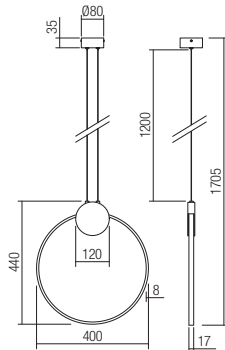

01-3102

SMD LED · 11W
3000K · CRI 80
LED flux: 1361 lm
Luminaire flux: 884 lm

01-3103

SMD LED · 20W
3000K · CRI 80
LED flux: 2565 lm
Luminaire flux: 1641 lm

01-3104

SMD LED · 23W
3000K · CRI 80
LED flux: 2950 lm
Luminaire flux: 1858 lm

60

01-3105

SMD LED · 20W
3000K · CRI 80
LED flux: 2505 lm
Luminaire flux: 1578 lm

01-3106

SMD LED · 11W
3000K · CRI 80
LED flux: 1408 lm
Luminaire flux: 887 lm

01-3107

SMD LED · 20W
3000K · CRI 80
LED flux: 2565 lm
Luminaire flux: 1641 lm