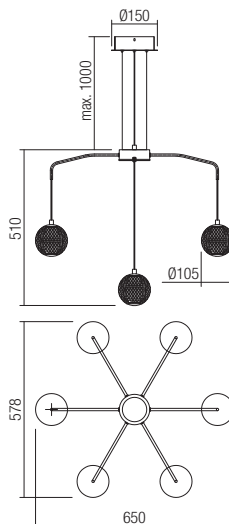

LED flux: 500lm

Luminaire flux: 450lm

01-4039 Matt Gold

01-4040 Sand Black

SMD LED · 28W, 3000K, CRI 80

LED flux: 3360lm

Luminaire flux: 2439lm

01-4041 Matt Gold