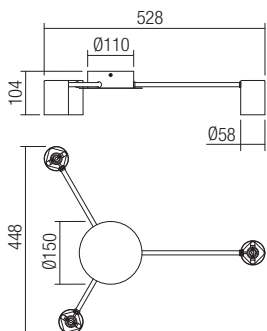

Info

Indoor ceiling lamps, metal structure painted sand black with metal shades painted matt gold or sand black.

Plafoniere pentru interior, structură din metal vopsită negru mat cu abajururi din metal vopsite auriu mat sau negru mat.

Plafoniere per interni, struttura in metallo verniciato nero opaco con paralumi in metallo verniciato oro opaco o nero opaco.

Потолочные светильники для внутреннего освещения с металлическим корпусом, окрашенным в матово-черный цвет, и абажурами из металла, окрашенными в матово-золотистый или матово-черный цвета.

Beltéri mennyezeti lámpa, matt fekete színre festett fém szerkezet, matt arany vagy matt fekete színre festett, fém lámpabúrák.

Плафониери за интериор, метална структура, боядисана в матово черно с метални абажури, боядисани в матово златисто или матово черно.

Interiérové stropné svietidlá, kovová konštrukcia lakovaná pieskovo čierna s kovovými tienidlami lakovaná matnou zlatou alebo pieskovou čiernou farbou.

01-4049 Gold/Sand Black

01-4050 Sand Black

GU10, 3 x max. 10W