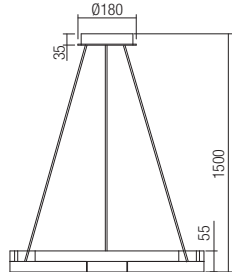

01-3171 Sand White
01-3172 Matt Gold
01-3173 Sand Black
SMD LED · 36W
3000K · CRI 80
LED flux: 4350 lm
Luminaire flux: 2160 lm