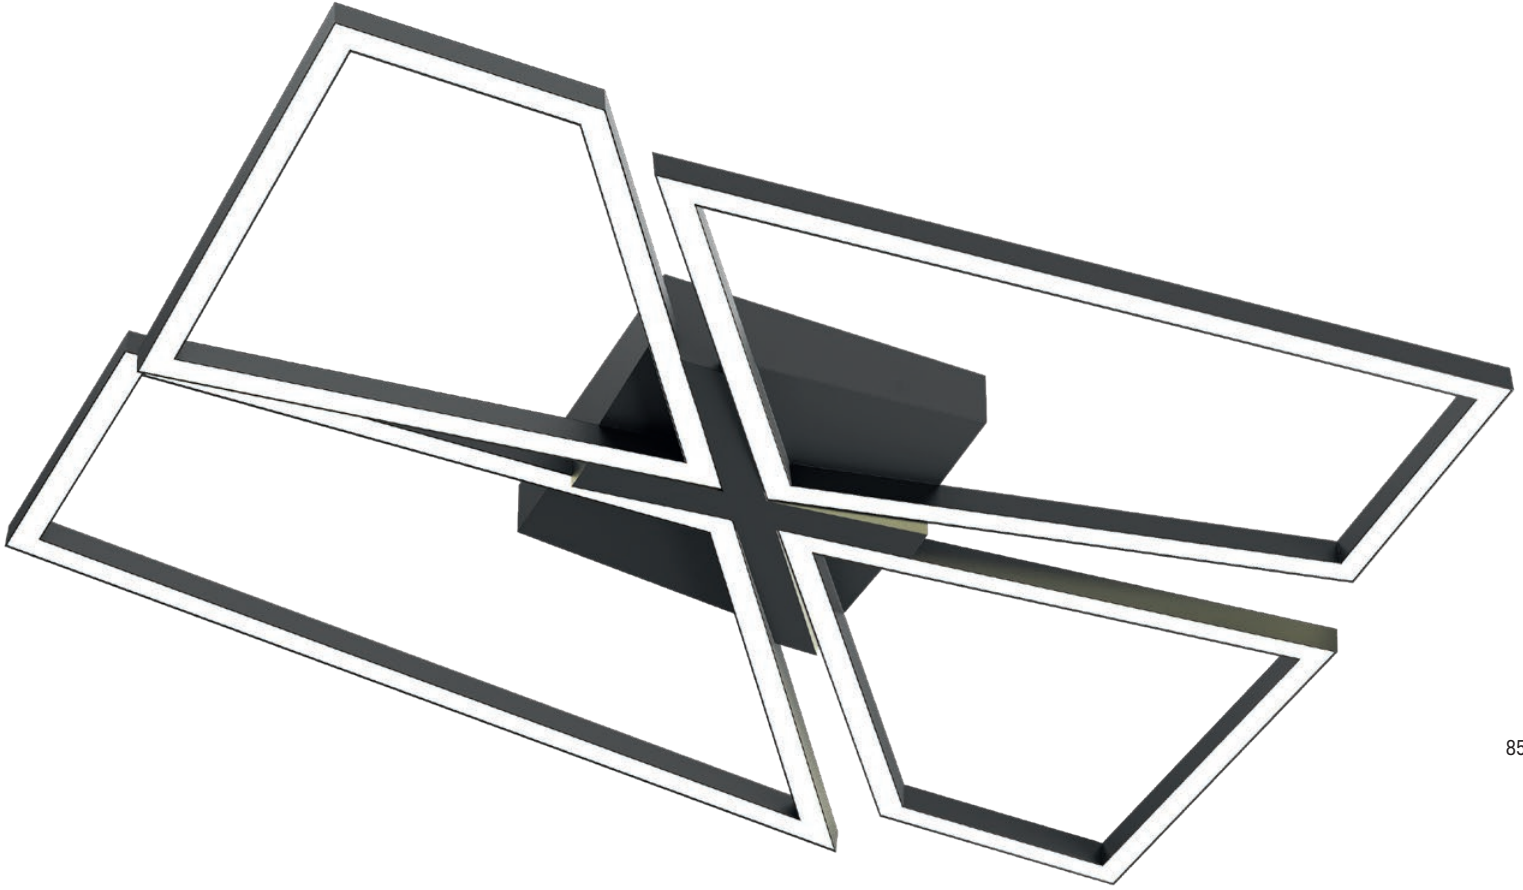

01-3543 Sand White

01-3544 Matt Gold

01-3545 Sand Black

SMD LED · 80W · CCT 3000K/4000K/6000K · CRI >80
LED flux: 3000K/9970 lm, 4000K/10530 lm, 6000K/10600 lm
Luminaire flux 01-3543: 3000K/5335 lm, 4000K/5698 lm, 6000K/5720 lm
Luminaire flux 01-3544: 3000K/5291 lm, 4000K/5665 lm, 6000K/5705 lm
Luminaire flux 01-3545: 3000K/4151 lm, 4000K/4474 lm, 6000K/4496 lm