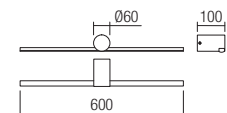

LED flux: 1441 lm

Luminaire flux: 728 lm

4000K versions

01-4030 Sand White

01-4032 Sand Black

SMD LED · 12W · 4000K · CRI 80

LED flux: 1544 lm

Luminaire flux: 793 lm