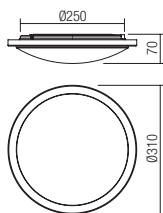

01-2724

SMD LED · 35W · 4000K · CRI 80
LED flux: 3900 lm
Luminaire flux: 2400 lm

info

Indoor ceiling lamps protected against humidity, equipped with SMD LEDs, white painted metal structure, opal PMMA diffuser with chrome PMMA exterior frame.