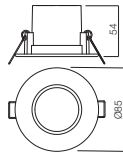

406

SMD LED · 5W · 4000K · CRI 80
LED flux: 380 lm
Luminaire flux: 330 lm
Optic 45°