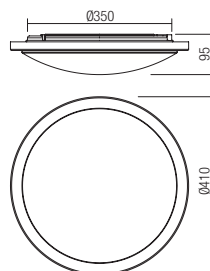

01-2724

SMD LED · 35W · 4000K · CRI 80
LED flux: 3900 lm
Luminaire flux: 2400 lm

info

Indoor ceiling lamps protected against humidity, equipped with SMD LEDs, white painted metal structure, opal PMMA diffuser with chrome PMMA exterior frame.