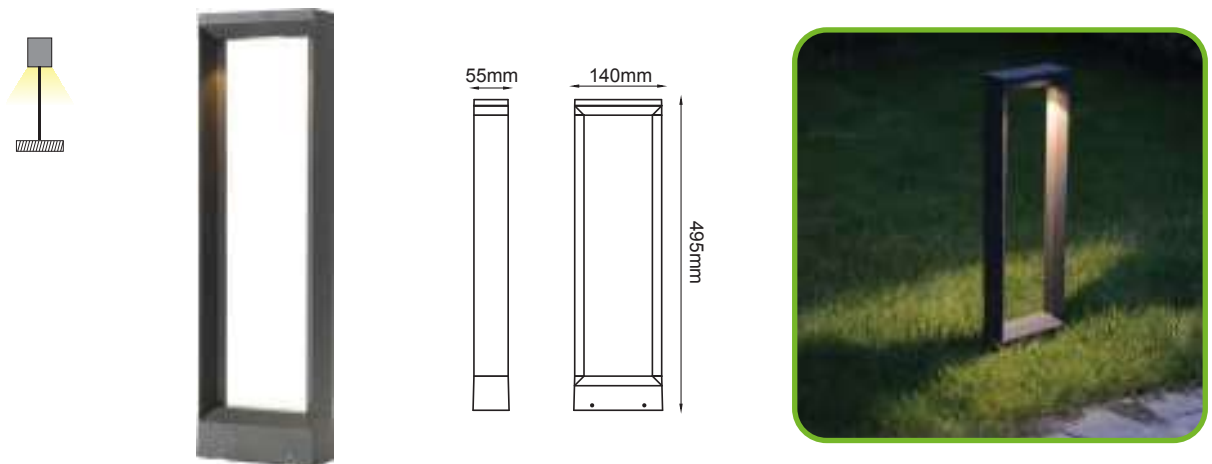

RIPI

ΣΚΟΡΠΟ ΓΚΡΙ / DARK GREY

LG1312G-495	230V AC	8W	3000K	180lm	90°	Ra80	1/5	30000hrs