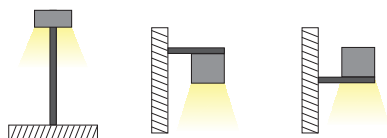

DRIVER

CHIP

MAYPO / BLACK (RAL9005)

CITOR3030T	230V AC	30W	3000K	4500lm	90°	Ra70	1	50000hrs
CITOR3040T			4000K					

Κατόπιν ζήτησης
Upon request:

Dimmable
Class II