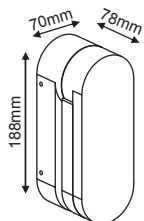

EPISTAR

DARK GREY

LG1874G	230V AC	10W	3000K	660lm	97°	Ra80	1/10	30000hrs