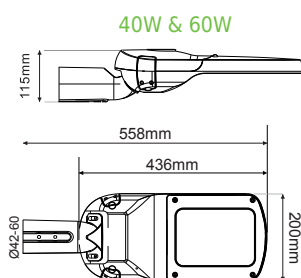

A ↑ G C

150Lm/W
FKPI / GREY (RAL9006)

Model	Power	Beam Angle	Light Output	Beam Spread	Color Temp	Beam Spread	Beam Spread	Beam Spread
NEXUS404050	40W	230V AC	6000lm	80° x 150°	4000K	Ra70	1	72000hrs
NEXUS604050	60W		9000lm					
NEXUS804050	80W		12000lm					
NEXUS1004050	100W		15000lm					
NEXUS1204050	120W		18000lm					
NEXUS1504050	150W		22500lm					

A ↑ G B

170Lm/W
FKPI / GREY (RAL9006)

Model	Power	Beam Angle	Light Output	Beam Spread	Color Temp	Beam Spread	Beam Spread	Beam Spread
NEXUS404070	40W	230V AC	6800lm	80° x 150°	4000K	Ra70	1	72000hrs
NEXUS604070	60W		10200lm					
NEXUS804070	80W		13600lm					
NEXUS1004070	100W		17000lm					
NEXUS1204070	120W		20400lm					
NEXUS1504070	150W		25500lm					

i Κατόπιν ζήτησης
Upon request :

- 3000K / 5000K / 5700K
- Class I & II
- TYPE II (50° x 150°)
- DIMMABLE 0-10V / DALI
- NEMA & Smart control system
- >72.000hrs
- 7 / 10 years warranty