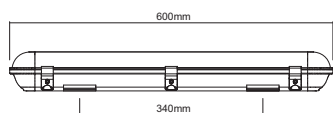

ECONOMY SERIES

AEYKO - ΓΚΡΙ / WHITE - GREY

RAVI1230EC	230V AC	12W	3000K	2000lm	120°	Ra80	1/8	50000hrs (L70 F10)
RAVI1240EC			4000K	2100lm				
RAVI1265EC			6500K					
RAVI2430EC		24W	3000K	4000lm				
RAVI2440EC			4000K	4200lm				
RAVI2465EC		6500K						
RAVI2930EC		29W	3000K	5200lm				
RAVI2940EC			4000K	5500lm				
RAVI2965EC	6500K							

Συμπεριλαμβάνονται / Included

12W

24W

29W

HIGH OUTPUT SERIES

AEYKO - ΓΚΡΙ / WHITE - GREY

RAVI1630HO	230V AC	16W	3000K	2700lm	120°	Ra80	1/8	72000hrs (L80 F10)
RAVI1640HO			4000K	2830lm				
RAVI1665HO			6500K					
RAVI3230HO		32W	3000K	5400lm				
RAVI3240HO			4000K	5660lm				
RAVI3265HO		6500K						
RAVI3930HO		39W	3000K	6750lm				
RAVI3940HO			4000K	7070lm				
RAVI3965HO			6500K					

Συμπεριλαμβάνονται / Included

16W

32W

39W