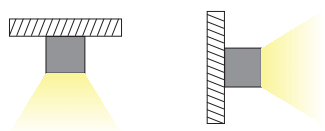

FLARE

Προβολέας με Φ/Β πάνελ
Smart solar flood luminaire

2 ΗΜΕΡΕΣ ΑΥΤΟΝΟΜΙΑ
DAYS AUTONOMY

- ALU
- GLS
- SMD
- DRIVER IN
- BATTERY IN
- IP66
- 2 ΦΩΤΙΣΤΙΚΟ LUMINAIRE
- 1 ΜΠΑΤΑΡΙΑ BATTERY

ΓΚΡΙ / GREY

FLARE18040		180W	4000K	3.2V/18Ah	6V/20W	90°	Ra80	1/3	30000hrs

i • 3hrs | 5hrs | 8hrs → Auto Dimming

CAFLARE	ΠΡΟΕΚΤΑΣΗ ΚΑΛΩΔΙΟΥ ΜΕ ΤΑΧΥΣΥΝΔΕΣΜΟ ΓΙΑ ΠΡΟΒΟΛΕΑ ΜΕ Φ/Β ΠΑΝΕΛ FLARE EXTENSION CABLE WITH FAST CONNECTORS FOR FLARE SOLAR FLOOD LIGHT 5 METERS 2*0.75