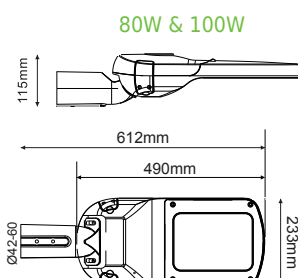

A ↑ G C

150Lm/W
FKPI / GREY (RAL9006)

Model	Power	Beam Angle	Light Output	Beam Spread	Color Temp	Beam Spread	Beam Spread	Beam Spread
NEXUS404050	40W	230V AC	6000lm	80° x 150°	4000K	Ra70	1	72000hrs
NEXUS604050	60W		9000lm					
NEXUS804050	80W		12000lm					
NEXUS1004050	100W		15000lm					
NEXUS1204050	120W		18000lm					
NEXUS1504050	150W		22500lm					

A ↑ G B

170Lm/W
FKPI / GREY (RAL9006)

Model	Power	Beam Angle	Light Output	Beam Spread	Color Temp	Beam Spread	Beam Spread	Beam Spread
NEXUS404070	40W	230V AC	6800lm	80° x 150°	4000K	Ra70	1	72000hrs
NEXUS604070	60W		10200lm					
NEXUS804070	80W		13600lm					
NEXUS1004070	100W		17000lm					
NEXUS1204070	120W		20400lm					
NEXUS1504070	150W		25500lm					

i Κατόπιν ζήτησης
Upon request :

- 3000K / 5000K / 5700K
- Class I & II
- TYPE II (50° x 150°)
- DIMMABLE 0-10V / DALI
- NEMA & Smart control system
- >72.000hrs
- 7 / 10 years warranty