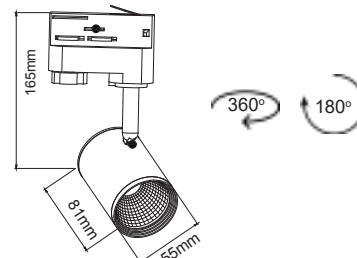

ZUNO

ZUNO

Φωτιστικό ράγας
Track luminaire

ΛΕΥΚΟ / WHITE

Model	Power	Temp	Beam	Angle	Efficiency	Phase	Lifespan
ZUNO730W2	230V AC	7W	3000K	700lm	24°	Ra80	30000hrs
ZUNO740W2			4000K	760lm			
ZUNO760W2			6000K				
ZUNO730W4			3000K	700lm			
ZUNO740W4			4000K	760lm			
ZUNO760W4			6000K				

MAYPO / BLACK

Model	Power	Temp	Beam	Angle	Efficiency	Phase	Lifespan
ZUNO730B2	230V AC	7W	3000K	700lm	24°	Ra80	30000hrs
ZUNO740B2			4000K	760lm			
ZUNO760B2			6000K				
ZUNO730B4			3000K	700lm			
ZUNO740B4			4000K	760lm			
ZUNO760B4			6000K				

FKPI / GREY

Model	Power	Temp	Beam	Angle	Efficiency	Phase	Lifespan
ZUNO730G2	230V AC	7W	3000K	700lm	24°	Ra80	30000hrs
ZUNO740G2			4000K	760lm			
ZUNO760G2			6000K				
ZUNO730G4			3000K	700lm			
ZUNO740G4			4000K	760lm			
ZUNO760G4			6000K				

1-PHASE

3-PHASE