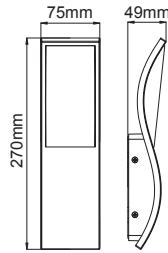

DARK GREY

LG9305G	230V AC	7W	3000K	520lm	120°	Ra80	1/12	30000hrs