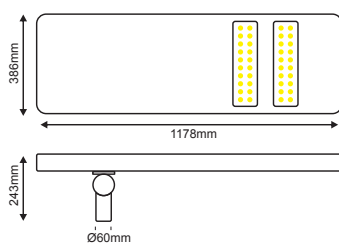

3 ΛΕΙΤΟΥΡΓΙΕΣ / FUNCTIONS

80W

Κατόπιν ζήτησης / Upon request
Εξατομικευμένη λειτουργία / Personalised customization