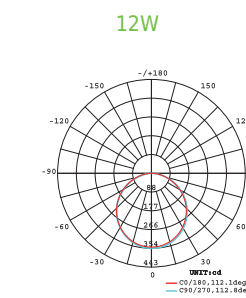

Height	Eavg,Emax	Diameter
1m	16.42, 163.28lx	311cm
2m	11.60, 40.82lx	622cm
3m	8.18, 18.14lx	933cm
4m	6.90, 10.20lx	1244cm
5m	5.88, 6.53lx	1554cm

Height	Eavg,Emax	Diameter
1m	119.66, 465.22lx	297cm
2m	29.90, 101.31lx	594cm
3m	13.29, 45.02lx	891cm
4m	7.47, 25.33lx	1188cm
5m	4.78, 16.21lx	1485cm

Height	Eavg,Emax	Diameter
1m	190.90, 640.63lx	296cm
2m	47.73, 160.16lx	590cm
3m	21.21, 71.18lx	885cm
4m	11.93, 40.04lx	1180cm
5m	7.64, 28.83lx	1475cm

Height	Eavg,Emax	Diameter
1m	208.28, 709.51lx	300cm
2m	52.07, 177.38lx	600cm
3m	23.14, 78.83lx	900cm
4m	13.02, 44.34lx	1200cm
5m	8.33, 28.38lx	1500cm