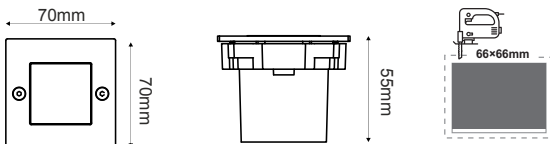

Icon: Lock	Icon: Lightning	Icon: Umbrella	Icon: Sun	Icon: Light Bulb	Icon: Mountain	Icon: Wave	Icon: Box	Icon: Clock
PAS230NMS	230V AC	2W	3000K	90lm	120°	Ra80	1/50	30000hrs
PAS260NMS			6000K	100lm				
PAS230NMP			3000K	90lm				
PAS260NMP			6000K	100lm