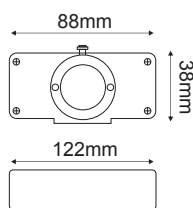

LED Strip - Blister Kit

4000K
AAG G
IP65
SMD 2835 30/m (3MKITNW)
SMD 5050 30/m (3/5MKITRGB)
2
5%
BLISTER PACKAGE

3MKITNW	230V AC	3W /m	4000K	~200 lm/m	3000mm	8mm	Ra80	≈10 cm	1/12	30000hrs					
*3MKITRGB		6W /m	RGB	-											
*5MKITRGB											5000mm	10mm	-	3 LED	1/10

*RGB remote control συμπεριλαμβάνεται με μπαταρία CR2025 / Included with battery CR2025