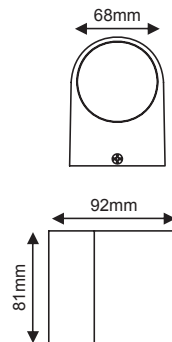

LG2201G	230V AC	4W	3000K	230lm	40°	Ra80	1/20	30000hrs	
LG2201W									

ALBI