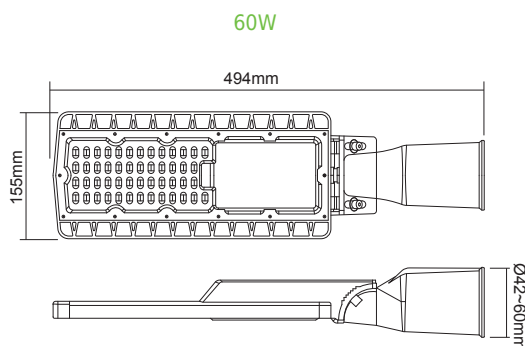

A+G C 30W/90W/120W **A+G D** 60W

FKPI / GREY (RAL9023)

BISE3040	230V AC	30W	4000K	4200lm	150° x 75°	Ra70	1/10	50000hrs
BISE6040		60W		8400lm				
BISE9040		90W		12600lm			1/6	
BISE12040		120W		16500lm				

**Κατόπιν ζήτησης
Upon request:**

- 3000K ~ 6000K
- Class I / II
- >50.000hrs
- Dimming (100W/120W)
- SPD 10/20kV