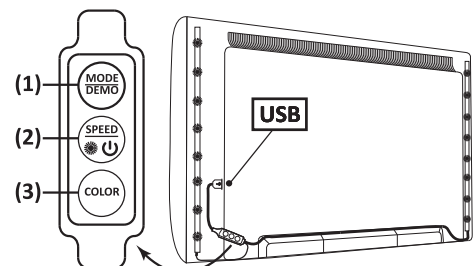

USB TV LED strip Kit

BLISTER PACKAGE

TVLIT	5V USB	2 x 2.4W	RGB	2 x 500mm	10mm	-	1/20	30000hrs