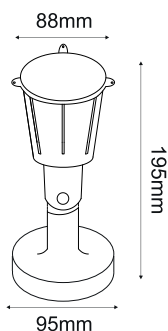

KERT

Φωτιστικό κήπου
Garden luminaire

ΛΕΥΚΟ / WHITE

KERT630W	230V AC	6W	3000K	480lm	120°	Ra80	1/20	30000hrs
KERT660W			6000K	500lm				

MAYPO / BLACK

KERT630B	230V AC	6W	3000K	480lm	120°	Ra80	1/20	30000hrs
KERT660B			6000K	500lm				

ΓΚΡΙ / GREY

KERT630G	230V AC	6W	3000K	480lm	120°	Ra80	1/20	30000hrs
KERT660G			6000K	500lm				

KERT ΕΞΑΡΤΗΜΑΤΑ / ACCESSORIES

KERTCOV	Πράσινος - πορτοκαλί - μωβ φακός / Green - orange - purple lens