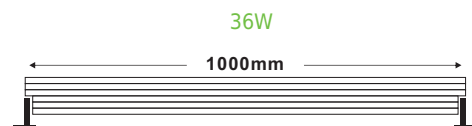

NOCTURA

Γραμμικός προβολέας
Wall washer luminaire

LED WALL WASHER LUMINAIRES

ΓΚΡΙ / GREY

🔒	⚡	☔	☀️	🌞	🏠	📶	📦	🕒
NOC1830	230V AC	18W	3000K	1350lm	15° x 60°	Ra80	1/24	30000hrs
NOC1840			4000K	1530lm				
NOC3630		36W	3000K	2520lm			1/12	
NOC3640			4000K	2880lm