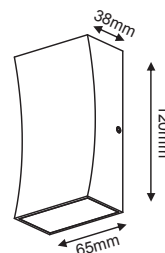

ALU GLS HIGH POWER LM80 DRIVER IN IP65 2 CREE A↑G

DARK GREY

	⚡	☂	☀	💡	⚙	📶	📦	🕒
LG1041G	230V AC	3W	3000K	110lm	89°	Ra80	1/20	30000hrs
LG1042G		6W		180lm			1/10