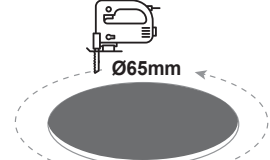

VERA5**SW
VERA5**SNM