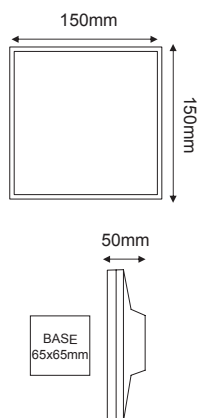

POLLA-S

DARK GREY

LG2802G	230V AC	8W	3000K	450lm	110°	Ra80	1/20	30000hrs