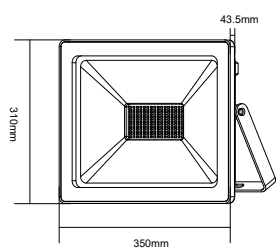

150W

1m	1807.4766lx	246.03cm
2m	451.71192lx	492.05cm
3m	200.8529.6lx	738.08cm
4m	112.9297.9lx	984.11cm
5m	72.27190.7lx	1230.14cm
6m	50.19132.4lx	1476.16cm
7m	36.8797.27lx	1722.19cm
8m	28.2374.47lx	1968.22cm
9m	22.3158.84lx	2214.24cm
10m	18.0747.66lx	2460.27cm