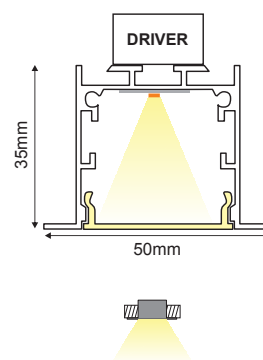

VYLO

RECESSED

- ALU
- PC
- 230V
- SMD
- 5
- Ra80
- IP20
- 120°
- LT 75%

TRIDONIC

DRIVER
OUT