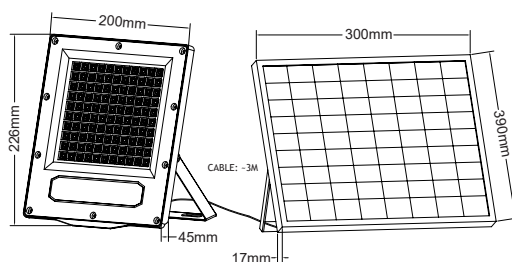

FLARE

Προβολέας με Φ/Β πάνελ
Smart solar flood luminaire

2 ΗΜΕΡΕΣ ΑΥΤΟΝΟΜΙΑ
DAYS AUTONOMY

- ALU
- GLS
- SMD
- DRIVER IN
- BATTERY IN
- IP66
- 2 ΦΩΤΙΣΤΙΚΟ LUMINAIRE
- 1 ΜΠΑΤΑΡΙΑ BATTERY

ΓΚΡΙ / GREY

FLARE18040		180W	4000K	3.2V/18Ah	6V/20W	90°	Ra80	1/3	30000hrs

i • 3hrs | 5hrs | 8hrs → Auto Dimming

CAFLARE	ΠΡΟΕΚΤΑΣΗ ΚΑΛΩΔΙΟΥ ΜΕ ΤΑΧΥΣΥΝΔΕΣΜΟ ΓΙΑ ΠΡΟΒΟΛΕΑ ΜΕ Φ/Β ΠΑΝΕΛ FLARE EXTENSION CABLE WITH FAST CONNECTORS FOR FLARE SOLAR FLOOD LIGHT 5 METERS 2*0.75

FLARE18040