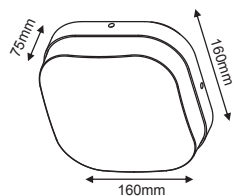

EPISTAR

ΣΚΟΡΠΟ ΓΚΡΙ / DARK GREY

LG1322G	230V AC	10W	3000K	560lm	138°	Ra80	1/10	30000hrs

FABIO

LG3861G

EPISTAR

DARK GREY

LG3862G	230V AC	10W	3000K	170lm	67°	Ra80	1/10	30000hrs
LG3861G				630lm	120°