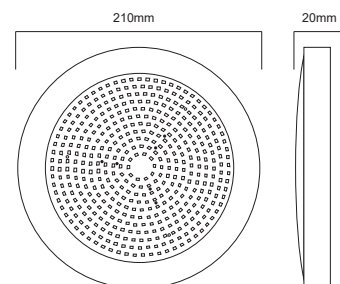

*Συμπεριλαμβάνεται η μπαταρία / Battery is included