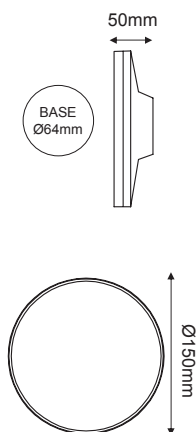

POLLA-R

DARK GREY

LG2801G	230V AC	8W	3000K	450lm	110°	Ra80	1/20	30000hrs