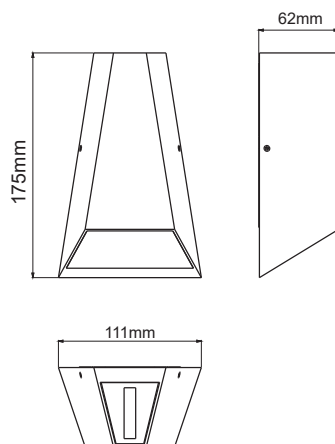

PYRAM

ΣΚΟΥΡΟ ΓΚΡΙ / DARK GREY

LG0187G	230V AC	6W	3000K	425lm	30° 120°	Ra80	1/12	30000hrs

NOZA