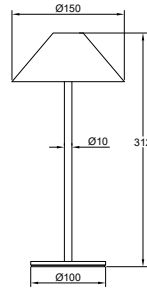

KONUS

DARK GREY

MATT WHITE

LUMINAIRE

BATTERY

3.7V / 4Ah Li-ion

- PS+MTL
- ACR
- SMD LM80
- DRIVER IN
- BATTERY IN
- IP54

LG5860G-300		3W	3000K	140lm	270°	Ra80	1/10	50% LIGHTING → 12h 100% LIGHTING → 6h
LG5860W-300								

LUA

LUMINAIRE

BATTERY

3.7V / 2Ah Li-ion

- STL
- PC
- SMD LM80
- DRIVER IN
- BATTERY IN
- IP54

DARK GREY

LG0665G		1W	3000K	160lm	160°	Ra80	1/4	50% LIGHTING → 14h 100% LIGHTING → 7h