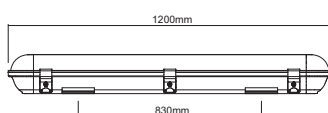

ECONOMY SERIES

AEYKO - ΓΚΡΙ / WHITE - GREY

RAVI1230EC	230V AC	12W	3000K	2000lm	120°	Ra80	1/8	50000hrs (L70 F10)
RAVI1240EC			4000K	2100lm				
RAVI1265EC			6500K					
RAVI2430EC		24W	3000K	4000lm				
RAVI2440EC			4000K	4200lm				
RAVI2465EC		6500K						
RAVI2930EC		29W	3000K	5200lm				
RAVI2940EC			4000K	5500lm				
RAVI2965EC	6500K							

Συμπεριλαμβάνονται / Included

12W

24W

29W

HIGH OUTPUT SERIES

AEYKO - ΓΚΡΙ / WHITE - GREY

RAVI1630HO	230V AC	16W	3000K	2700lm	120°	Ra80	1/8	72000hrs (L80 F10)
RAVI1640HO			4000K	2830lm				
RAVI1665HO			6500K					
RAVI3230HO		32W	3000K	5400lm				
RAVI3240HO			4000K	5660lm				
RAVI3265HO		6500K						
RAVI3930HO		39W	3000K	6750lm				
RAVI3940HO			4000K	7070lm				
RAVI3965HO			6500K					

Συμπεριλαμβάνονται / Included

16W

32W

39W