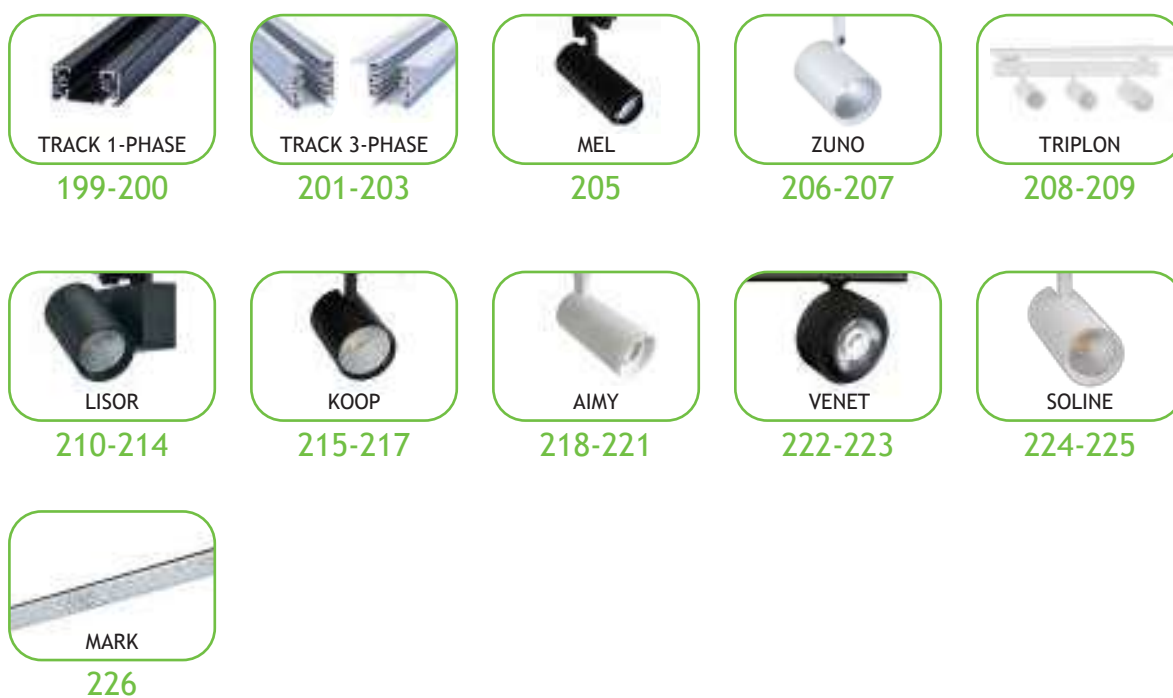

48V MAGNETIC TRACK SYSTEM

230V TRACK SYSTEM

LED PANELS & DOWNLIGHTS

LED EMERGENCY LUMINAIRES

LED PLASTIC LINEAR LUMINAIRES

LED HIGH BAY LUMINAIRES

LED FLOOD LUMINAIRES

284-285