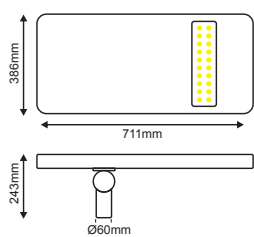

3 ΛΕΙΤΟΥΡΓΙΕΣ / FUNCTIONS

40W

Κατόπιν ζήτησης / Upon request
Εξατομικευμένη λειτουργία / Personalised customization