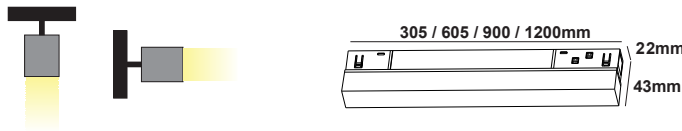

ΛΕΥΚΟ / WHITE

Icon: Lock	Icon: Lightning	Icon: Arc	Icon: Sun	Icon: Light Bulb	Icon: Triangle	Icon: Wave	Icon: Bar Chart	Icon: Clock
LUCCA1030W	48V DC	10W	3000K	800lm	110°	Ra90	305x22 x43 mm	30000hrs
LUCCA1040W			4000K	850lm				
LUCCA2030W		20W	3000K	1600lm			605x22 x43 mm	
LUCCA2040W			4000K	1750lm				
LUCCA3030W		30W	3000K	2400lm			900x22 x43 mm	
LUCCA3040W			4000K	2600lm				
LUCCA4030W		40W	3000K	3000lm			1200x22 x43 mm	
LUCCA4040W			4000K	3200lm				

MAYPO / BLACK

Icon: Lock	Icon: Lightning	Icon: Arc	Icon: Sun	Icon: Light Bulb	Icon: Triangle	Icon: Wave	Icon: Bar Chart	Icon: Clock
LUCCA1030B	48V DC	10W	3000K	800lm	110°	Ra90	305x22 x43 mm	30000hrs
LUCCA1040B			4000K	850lm				
LUCCA2030B		20W	3000K	1600lm			605x22 x43 mm	
LUCCA2040B			4000K	1750lm				
LUCCA3030B		30W	3000K	2400lm			900x22 x43 mm	
LUCCA3040B			4000K	2600lm				
LUCCA4030B		40W	3000K	3000lm			1200x22 x43 mm	
LUCCA4040B			4000K	3200lm