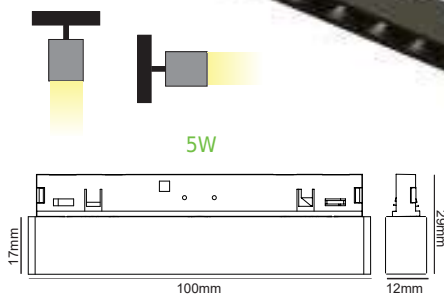

TLUCCA

NEW

Φωτιστικό ράγας
Track luminaire

- ALU
- PS
- SMD LM80
- DRIVER IN
- IP20
- 5

ΑΜΜΩΔΕΣ ΜΑΥΡΟ / SANDY BLACK

Model	Power	Color Temp	Beam Angle	Light Output	Mounting	Beam Spread	Beam Diameter	Life
TLUCCA1030B	10W	3000K	100°	450lm	Ra90	300x12 x17mm	50000hrs	
TLUCCA1040B		4000K		470lm				
TLUCCA1930B	19W	3000K	950lm					
TLUCCA1940B		4000K	970lm					

TMEYE

MINI SERIES