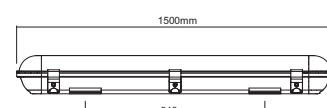

ECONOMY SERIES

AEYKO - ΓΚΡΙ / WHITE - GREY

RAVI1230EC	230V AC	12W	3000K	2000lm	120°	Ra80	1/8	50000hrs (L70 F10)
RAVI1240EC			4000K	2100lm				
RAVI1265EC			6500K					
RAVI2430EC		24W	3000K	4000lm				
RAVI2440EC			4000K	4200lm				
RAVI2465EC		6500K						
RAVI2930EC		29W	3000K	5200lm				
RAVI2940EC			4000K	5500lm				
RAVI2965EC	6500K							

Συμπεριλαμβάνονται / Included

12W

24W

29W

HIGH OUTPUT SERIES

AEYKO - ΓΚΡΙ / WHITE - GREY

RAVI1630HO	230V AC	16W	3000K	2700lm	120°	Ra80	1/8	72000hrs (L80 F10)
RAVI1640HO			4000K	2830lm				
RAVI1665HO			6500K					
RAVI3230HO		32W	3000K	5400lm				
RAVI3240HO			4000K	5660lm				
RAVI3265HO		6500K						
RAVI3930HO		39W	3000K	6750lm				
RAVI3940HO			4000K	7070lm				
RAVI3965HO			6500K					

Συμπεριλαμβάνονται / Included

16W

32W

39W