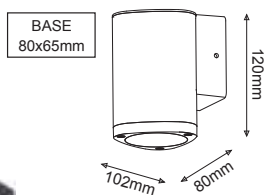

LG2201G	230V AC	4W	3000K	230lm	40°	Ra80	1/20	30000hrs	
LG2201W									

ALBI

LG2982G

DARK GREY

LG2981G	230V AC	3W	3000K	150lm	50°	Ra80	1/12	30000hrs	
LG2982G				300lm