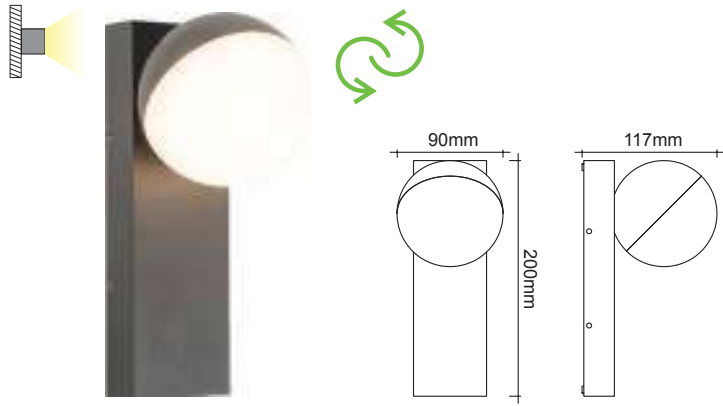

DEGO

DARK GREY

LG5891G	230V AC	10W	3000K	580lm	110°	Ra80	1/8	30000hrs