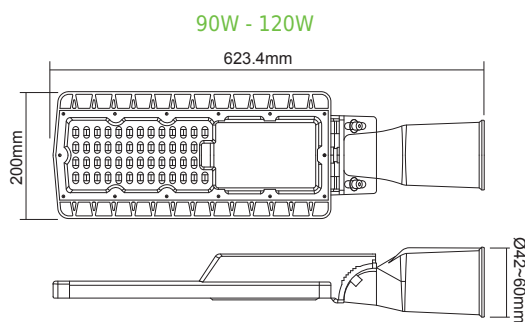

A+G C 30W/90W/120W **A+G D** 60W

FKPI / GREY (RAL9023)

BISE3040	230V AC	30W	4000K	4200lm	150° x 75°	Ra70	1/10	50000hrs
BISE6040		60W		8400lm				
BISE9040		90W		12600lm			1/6	
BISE12040		120W		16500lm				

**Κατόπιν ζήτησης
Upon request:**

- 3000K ~ 6000K
- Class I / II
- >50.000hrs
- Dimming (100W/120W)
- SPD 10/20kV