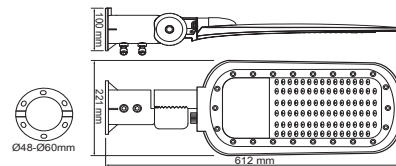

FKPI / GREY (RAL7016)

NORD2040		230V AC	4000K	2800lm	140° x 90°	Ra70	1/6	50000hrs	
NORD4040	40W			5600lm					
NORD6040	60W			8400lm					
NORD10040	100W			14000lm					
NORD15040	150W			20250lm					
NORD20040	200W			27000lm					

200W