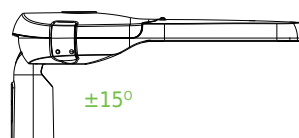

A ↑ G C

150Lm/W
FKPI / GREY (RAL9006)

Model	Power	Beam Angle	Light Output	Beam Spread	Color Temp	Beam Spread	Beam Spread	Beam Spread
NEXUS404050	40W	230V AC	6000lm	80° x 150°	4000K	Ra70	1	72000hrs
NEXUS604050	60W		9000lm					
NEXUS804050	80W		12000lm					
NEXUS1004050	100W		15000lm					
NEXUS1204050	120W		18000lm					
NEXUS1504050	150W		22500lm					

A ↑ G B

170Lm/W
FKPI / GREY (RAL9006)

Model	Power	Beam Angle	Light Output	Beam Spread	Color Temp	Beam Spread	Beam Spread	Beam Spread
NEXUS404070	40W	230V AC	6800lm	80° x 150°	4000K	Ra70	1	72000hrs
NEXUS604070	60W		10200lm					
NEXUS804070	80W		13600lm					
NEXUS1004070	100W		17000lm					
NEXUS1204070	120W		20400lm					
NEXUS1504070	150W		25500lm					

i Κατόπιν ζήτησης
Upon request :

- 3000K / 5000K / 5700K
- Class I & II
- TYPE II (50° x 150°)
- DIMMABLE 0-10V / DALI
- NEMA & Smart control system
- >72.000hrs
- 7 / 10 years warranty