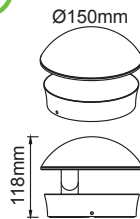

GABI

ALU PMMA SMD LM80 DRIVER IN IP54 2 **EVERLIGHT** A↑G G

DARK GREY

LG1671G	230V AC	13W	3000K	480lm	100°	Ra80	1/20	30000hrs