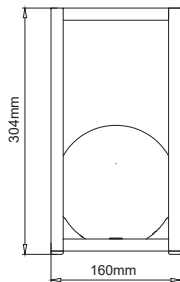

LUA

LUMINAIRE

BATTERY

3.7V / 2Ah Li-ion

- STL
- PC
- SMD LM80
- DRIVER IN
- BATTERY IN
- IP54

DARK GREY

LG0665G		1W	3000K	160lm	160°	Ra80	1/4	50% LIGHTING → 14h 100% LIGHTING → 7h