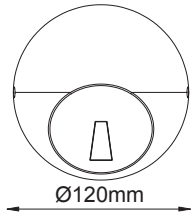

MIRON

DARK GREY

🔒	⚡	☔	☀️	💡	📐	📶	📦	🕒
LG5104G	230V AC	4W	3000K	30lm	18°	Ra80	1/16	30000hrs