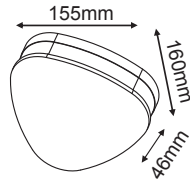

RUBI

ALU PC SMD LM80 DRIVER IN IP65 2 **EPISTAR** A↑G F

DARK GREY

LG1372G	230V AC	10W	3000K	320lm	68°	Ra80	1/10	30000hrs