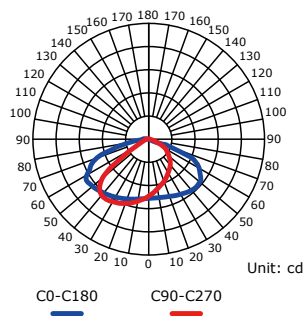

FKPI / GREY (RAL7016)

NORD2040		230V AC	4000K	2800lm	140° x 90°	Ra70	1/6	50000hrs	
NORD4040	40W			5600lm					
NORD6040	60W			8400lm					
NORD10040	100W			14000lm					
NORD15040	150W			20250lm					
NORD20040	200W			27000lm