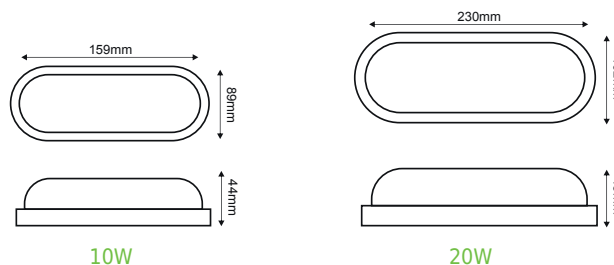

MAYPO / BLACK

Icon: Lock	Icon: Lightning	Icon: Umbrella	Icon: Sun	Icon: Light Bulb	Icon: Triangle	Icon: Wave	Icon: Box	Icon: Clock
DORA1030B	230V AC	10W	3000K	900lm	110°	Ra80	1/50	30000hrs
DORA1040B			4000K	930lm				
DORA1060B			6000K	950lm				
DORA2030B		20W	3000K	1700lm				
DORA2040B			4000K	1750lm				
DORA2060B			6000K	1800lm				