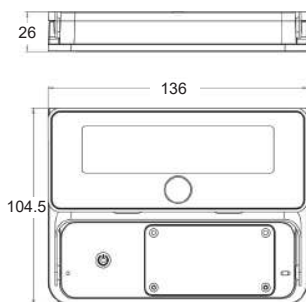

STORM NEW

Προβολέας με Φ/Β πάνελ & αισθητήρα κίνησης
Smart solar sensor flood luminaire

*2-3 ΗΜΕΡΕΣ ΑΥΤΟΝΟΜΙΑ
DAYS AUTONOMY

- ABS
- PC
- SMD LM80
- 6m / 120°
- DRIVER IN
- BATTERY IN
- IP54
- 2

MAYPO / BLACK

STORM840		8W	4000K		1000Lm	3.7V/2Ah Li-ion	5.5V/1.2W	120°	Ra80	1/40	30.000hrs
STORM1240		12W			1600Lm	3.7V/4.4Ah Li-ion	5.5V/2.3W			1/20	

i *Εξαρτάται από το επίπεδο φόρτισης της μπαταρίας / Depends on battery charging level

STORM840