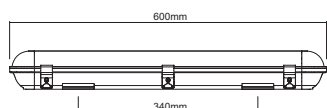

ECONOMY SERIES

AEYKO - ΓΚΡΙ / WHITE - GREY

RAVI1230EC	230V AC	12W	3000K	2000lm	120°	Ra80	1/8	50000hrs (L70 F10)
RAVI1240EC			4000K	2100lm				
RAVI1265EC			6500K					
RAVI2430EC		24W	3000K	4000lm				
RAVI2440EC			4000K	4200lm				
RAVI2465EC		6500K						
RAVI2930EC		29W	3000K	5200lm				
RAVI2940EC			4000K	5500lm				
RAVI2965EC	6500K							

Συμπεριλαμβάνονται / Included

12W

24W

29W

HIGH OUTPUT SERIES

AEYKO - ΓΚΡΙ / WHITE - GREY

RAVI1630HO	230V AC	16W	3000K	2700lm	120°	Ra80	1/8	72000hrs (L80 F10)
RAVI1640HO			4000K	2830lm				
RAVI1665HO			6500K					
RAVI3230HO		32W	3000K	5400lm				
RAVI3240HO			4000K	5660lm				
RAVI3265HO		6500K						
RAVI3930HO		39W	3000K	6750lm				
RAVI3940HO			4000K	7070lm				
RAVI3965HO			6500K					

Συμπεριλαμβάνονται / Included

16W

32W

39W