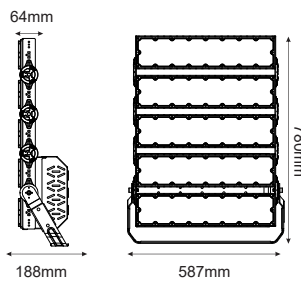

RIPGLAD	Στρογγυλή βάση περιστροφής / Round installation plate
LPGLAD	Δείκτης λέιζερ / Laser pointer
AGPGLAD2448	Αντιθαμβωτικό κάλυμμα / Anti-glare plate 240W & 480W
AGPGLAD72	Αντιθαμβωτικό κάλυμμα / Anti-glare plate 720W
AGPGLAD96	Αντιθαμβωτικό κάλυμμα / Anti-glare plate 960W
AGPGLAD120	Αντιθαμβωτικό κάλυμμα / Anti-glare plate 1200W
AGPGLAD144	Αντιθαμβωτικό κάλυμμα / Anti-glare plate 1440W

5.5Kg

720W

1200W

20Kg