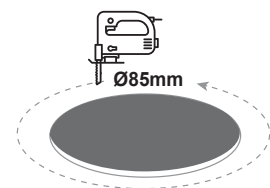

A
F 5W

ΝΙΚΕΛ ΜΑΤ ΣΤΡΟΓΓΥΛΟ / NICKEL MATT ROUND

VERA530RNMN	230V AC	5W	3000K	400lm	120°	Ra80	1/48	30000hrs
VERA540RNMN			4000K	410lm				

A
F 5W

ΛΕΥΚΟ ΤΕΤΡΑΓΩΝΟ / WHITE SQUARE

VERA530SW / N	230V AC	5W	3000K	400lm	120°	Ra80	1/48	30000hrs
VERA540SWN			4000K	410lm				

A
F 5W

ΝΙΚΕΛ ΜΑΤ ΤΕΤΡΑΓΩΝΟ / NICKEL MATT SQUARE

VERA530SNM	230V AC	5W	3000K	400lm	120°	Ra80	1/48	30000hrs
VERA560SNM			6000K	420lm				

VERA5**R

VERA8**R

VERA5**SWN

VERA5**SW
VERA5**SNM

3000K

	Center Beam LUX		Beam Width	
	V	H	V	H
2m	34.22 LUX	4.2m	4.2m	
4m	8.56 LUX	8.4m	8.4m	
6m	3.80 LUX	12.7m	12.6m	
8m	2.14 LUX	16.9m	16.9m	
10m	1.37 LUX	21.1m	21.1m	
12m	0.95 LUX	25.3m	25.3m	

Vert. Spread: 93.1   Horiz. Spread: 93.0

4000K

	Center Beam LUX		Beam Width	
	V	H	V	H
2m	37.93 LUX	4.3m	4.2m	
4m	9.48 LUX	8.5m	8.5m	
6m	4.21 LUX	12.8m	12.7m	
8m	2.37 LUX	17.0m	17.0m	
10m	1.52 LUX	21.3m	21.2m	
12m	1.05 LUX	25.6m	25.4m	

Vert. Spread: 93.7   Horiz. Spread: 93.4

6000K

	Center Beam LUX		Beam Width	
	V	H	V	H
2m	44.52 LUX	3.9m	3.8m	
4m	11.13 LUX	7.8m	7.7m	
6m	4.95 LUX	11.7m	11.5m	
8m	2.78 LUX	15.6m	15.3m	
10m	1.78 LUX	19.5m	19.2m	
12m	1.24 LUX	23.4m	23.0m	

Vert. Spread: 88.6   Horiz. Spread: 87.6