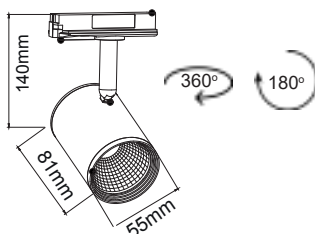

ΛΕΥΚΟ / WHITE

Model	Power	Temp	Beam	Angle	Efficiency	Phase	Lifespan
ZUNO730W2	230V AC	7W	3000K	700lm	24°	Ra80	30000hrs
ZUNO740W2			4000K	760lm			
ZUNO760W2			6000K				
ZUNO730W4			3000K	700lm			
ZUNO740W4			4000K	760lm			
ZUNO760W4			6000K				

MAYPO / BLACK

Model	Power	Temp	Beam	Angle	Efficiency	Phase	Lifespan
ZUNO730B2	230V AC	7W	3000K	700lm	24°	Ra80	30000hrs
ZUNO740B2			4000K	760lm			
ZUNO760B2			6000K				
ZUNO730B4			3000K	700lm			
ZUNO740B4			4000K	760lm			
ZUNO760B4			6000K				

FKPI / GREY

Model	Power	Temp	Beam	Angle	Efficiency	Phase	Lifespan
ZUNO730G2	230V AC	7W	3000K	700lm	24°	Ra80	30000hrs
ZUNO740G2			4000K	760lm			
ZUNO760G2			6000K				
ZUNO730G4			3000K	700lm			
ZUNO740G4			4000K	760lm			
ZUNO760G4			6000K				

1-PHASE