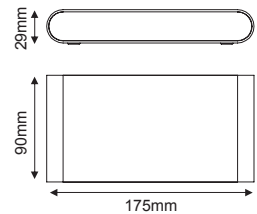

⚡	☔	☀️	🌞	⚙️	📶	📦	🕒
LG2632G	230V AC	11W	3000K	570lm	60°	Ra80	1/20	30000hrs
LG2632W								
LG2632R