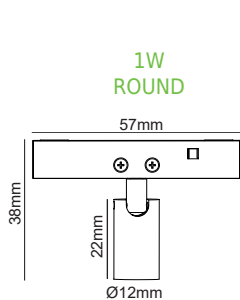

24V MAGNETIC TRACK SYSTEM

ΣΤΡΟΓΓΥΛΟ / ROUND

ΑΜΜΩΔΕΣ ΜΑΥΡΟ / SANDY BLACK

Model	Power	Temp	Beam	Angle	Quality	Size	Lifetime
THUBE130B	1W	3000K	80lm	24°	Ra90	Ø12x22 mm	50000hrs
THUBE140B		4000K	85lm				
THUBE230B	2W	3000K	180lm				
THUBE240B		4000K	190lm				
THUBE530B	5W	3000K	510lm				
THUBE540B		4000K	530lm				

ΤΕΤΡΑΓΩΝΟ / SQUARE

ΑΜΜΩΔΕΣ ΜΑΥΡΟ / SANDY BLACK

Model	Power	Temp	Beam	Angle	Quality	Size	Lifetime
THUBE130BS	1W	3000K	80lm	24°	Ra90	12x12x22 mm	50000hrs
THUBE140BS		4000K	85lm