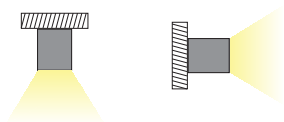

MADA

- PC
- PC
- SMD LM80
- DRIVER IN
- IK08
- IP66
- 45cm
- 2
- 5%

ΛΕΥΚΟ / WHITE

MADA1230	230V AC	12W	3000K	1020lm	180°	Ra80	1/50	30000hrs
MADA1240			4000K	1070lm				
MADA1260			6000K	1110lm