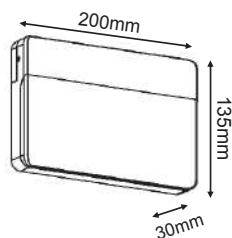

DARK GREY

LG1329G	230V AC	13W	3000K	650lm	120°	Ra80	1/10	30000hrs