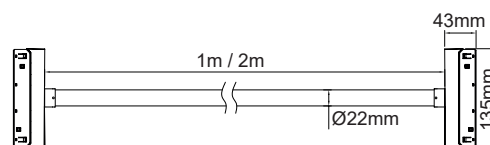

ΛΕΥΚΟ / WHITE

Λειτουργία	Παροχή	Ισχύς	Χρώμα	Φωτιστικότητα	Γωνία	Απόδοση	Μοτίφ	Χρόνος ζωής
COSMO2030W	48V DC	20W	3000K	1500lm	360°	Ra90	Ø22x1000 mm	30000hrs
COSMO2040W			4000K	1550lm				
COSMO4030W		40W	3000K	3000lm			Ø22x2000 mm	
COSMO4040W			4000K	3100lm				

ΜΑΥΡΟ / BLACK

Λειτουργία	Παροχή	Ισχύς	Χρώμα	Φωτιστικότητα	Γωνία	Απόδοση	Μοτίφ	Χρόνος ζωής
COSMO2030B	48V DC	20W	3000K	1500lm	360°	Ra90	Ø22x1000 mm	30000hrs
COSMO2040B			4000K	1550lm				
COSMO4030B		40W	3000K	3000lm			Ø22x2000 mm	
COSMO4040B			4000K	3100lm				

KIT ΕΓΚΑΤΑΣΤΑΣΗΣ / INSTALLATION KITS

Κωδικός	Περιγραφή
COSMOPKW	Λευκός ματ μαγνητικός αντάπτορας +2m ατσάλινη ντίζα με κλιπ Black magnetic adaptor +2m steel wire with clip COSMO20*W, COSMO40*W
COSMOPKB	Μαύρος ματ μαγνητικός αντάπτορας +2m ατσάλινη ντίζα με κλιπ Black magnetic adaptor +2m steel wire with clip COSMO20*B, COSMO40*B