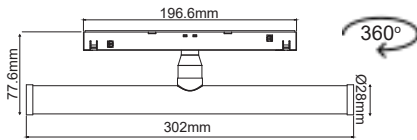

CODY

CODY

Φωτιστικό ράγας
Track luminaire

AEYKO / WHITE

CODY630W	48V DC	6W	3000K	560lm	150° x 100°	Ra90	Ø28x302 x78 mm	30000hrs
CODY640W			4000K	600lm				

MAYPO / BLACK

CODY630B	48V DC	6W	3000K	560lm	150° x 100°	Ra90	Ø28x302 x78 mm	30000hrs
CODY640B			4000K	600lm