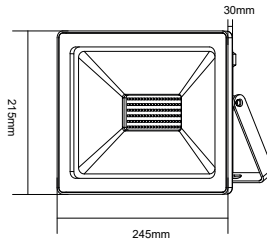

70W

Height	AVR E	CENTER E	Diameter
1.50m	339.49lx	1684.34lx	437.89cm
2.00m	190.96lx	609.83lx	583.85cm
4.00m	47.74lx	152.46lx	1167.70cm
4.50m	37.72lx	129.46lx	1233.67cm
6.00m	21.22lx	97.76lx	1751.95cm

100W