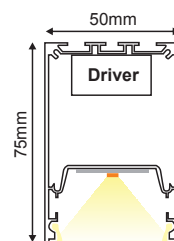

MARLO

ALU

PC

230V

SMD

5

TRIDONIC

Ra80

IP20

120°

LT 75%

DRIVER
IN

i Το κόστος της βαφής συμπεριλαμβάνεται (ΜΟΝΟ ΒΑΣΙΚΑ ΧΡΩΜΑΤΑ)
The cost of painting is included (BASIC COLORS ONLY)

SPECIAL COLOR +5.00€ Netto

LED MODULE

Γραμμικό φωτιστικό / Linear luminaire

1-PHASE

Ράγα 2 καλωδίων / 2 wires track