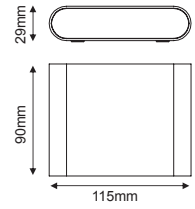

⚡	☔	☀️	🌞	⚙️	📶	📦	🕒
LG2631G	230V AC	7W	3000K	310lm	60°	Ra80	1/20	30000hrs
LG2631W								
LG2631R