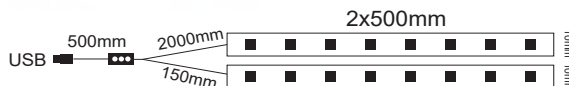

USB TV LED strip Kit

BLISTER PACKAGE

TVLIT	5V USB	2 x 2.4W	RGB	2 x 500mm	10mm	-	1/20	30000hrs