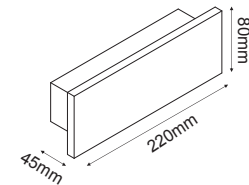

CHARES WALL-S

LEYKO / WHITE

MK063220W

TERRACOTTA

MK063220TC

MAYPO / BLACK

MK063220B

CEMENT