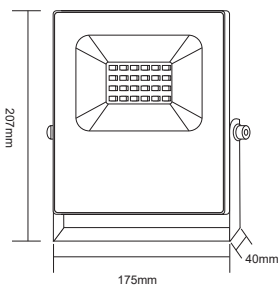

Height	AVR E	CENTER E	Diameter
1.50m	339.49lx	1684.34lx	437.89cm
2.00m	190.96lx	609.83lx	583.85cm
4.00m	47.74lx	152.46lx	1167.70cm
4.50m	37.72lx	129.46lx	1233.67cm
6.00m	21.22lx	97.76lx	1751.95cm

Height	AVR E	CENTER E	Diameter
1.50m	416.51lx	1331.21lx	434.79cm
2.00m	234.22lx	749.80lx	579.72cm
4.00m	58.57lx	187.20lx	1159.46cm
4.50m	46.28lx	147.93lx	1304.37cm
6.00m	26.03lx	83.20lx	1739.16cm

1m	1807.4766lx	246.03cm
2m	451.71192lx	492.05cm
3m	200.8529.6lx	738.08cm
4m	112.9297.9lx	984.11cm
5m	72.27190.7lx	1230.14cm
6m	50.19132.4lx	1476.16cm
7m	36.8797.27lx	1722.19cm
8m	28.2374.47lx	1968.22cm
9m	22.3158.84lx	2214.24cm
10m	18.0747.66lx	2460.27cm

1m	2252.6223lx	247.39cm
2m	563.01556lx	494.78cm
3m	250.2691.5lx	742.17cm
4m	140.7389.0lx	989.56cm
5m	90.07248.9lx	1236.95cm
6m	62.55172.9lx	1484.34cm
7m	45.96127.0lx	1731.73cm
8m	35.1997.24lx	1979.12cm
9m	27.8076.83lx	2226.51cm
10m	22.5262.23lx	2473.91cm

H(m)	E0(lx)	Dh/Dv_B(m)	S_B(sq.m)	Eav_B(lx)
10.0	94.81	31.25/30.79	759.2	14.42
20.0	23.70	62.51/61.58	3036.9	3.61
30.0	10.53	93.76/92.36	6833.1	1.60
40.0	5.93	125.07/123.15	12147.7	0.90
50.0	3.79	156.27/153.94	18980.7	0.58

H(m)	E0(lx)	Dh/Dv_B(m)	S_B(sq.m)	Eav_B(lx)
10.0	113.15	30.92/31.16	784.0	31.91
20.0	28.29	62.84/62.32	3136.0	7.98
30.0	12.57	92.75/93.48	7056.0	3.55
40.0	7.07	123.67/124.64	12544.1	1.99
50.0	4.53	154.59/155.81	19600.1	1.28

RGBW

20W