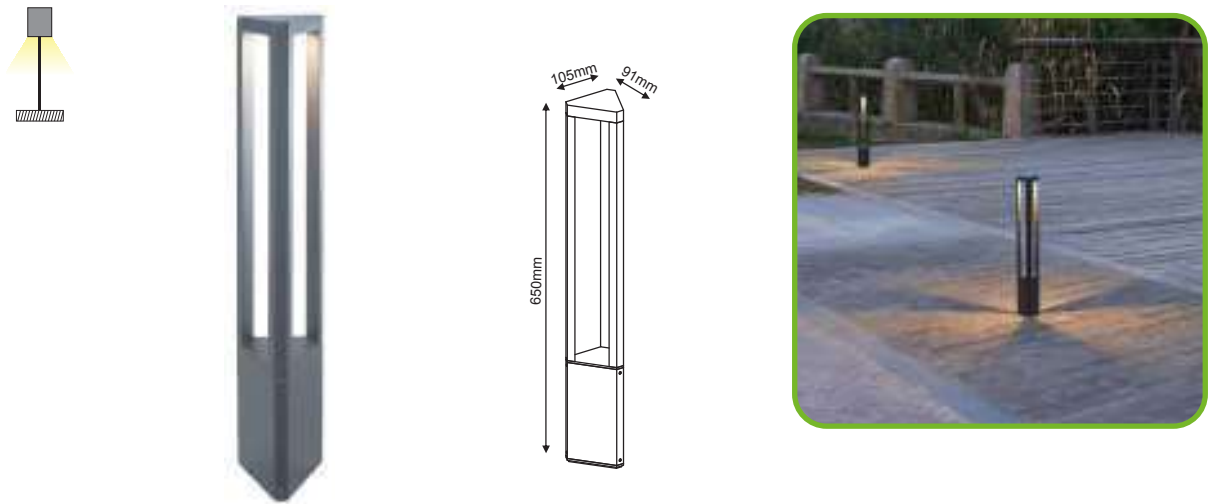

ΣΚΟΡΠΟ ΓΚΡΙ / DARK GREY

LG1223G-650	230V AC	8W	3000K	420lm	45°	Ra80	1/6	30000hrs