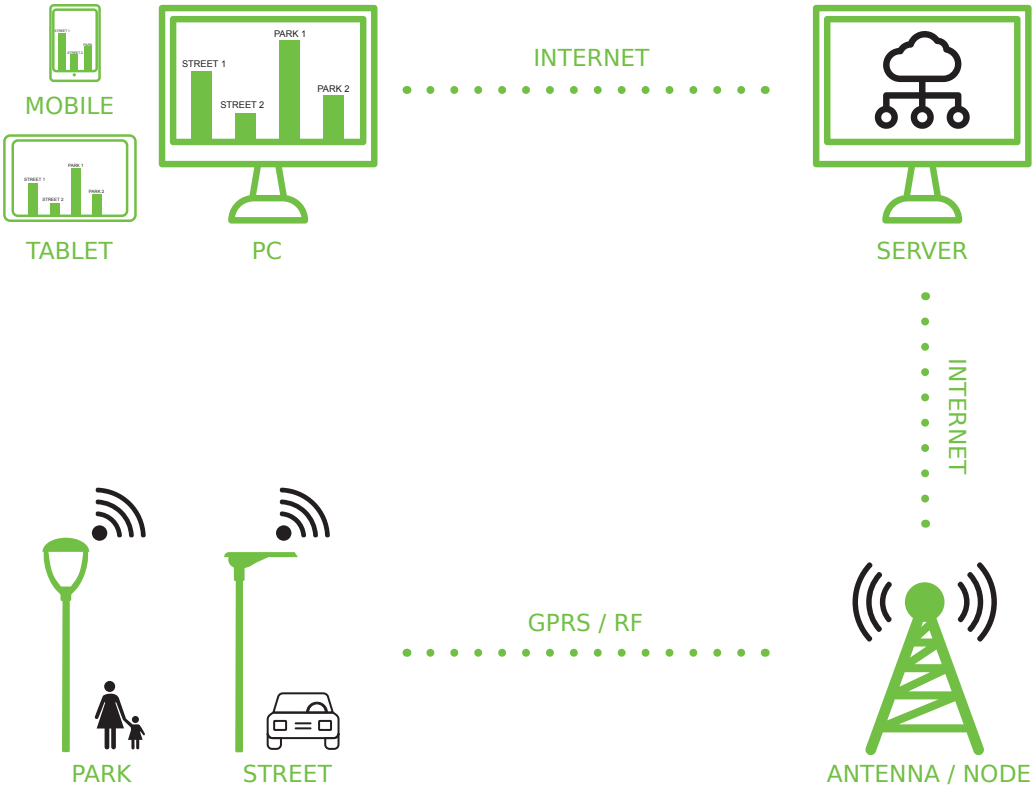

ACA SMART LIGHTING CONTROL SYSTEM

LED URBAN LUMINAIRES