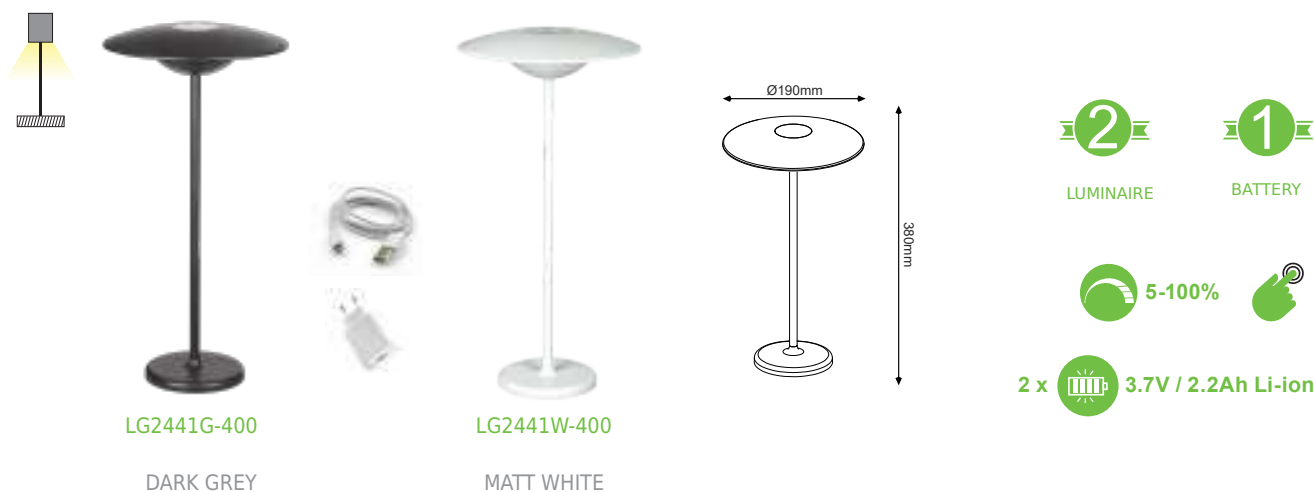

TAVO

ALU PC SMD LM80 DRIVER IN BATTERY IN IP54

LG2441W-400		2W	3000K	260lm	83°	Ra80	1/10	50% LIGHTING → 14h 100% LIGHTING → 7h
LG2441G-400