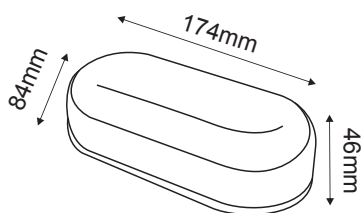

- PC
- PC
- SMD LM80
- DRIVER IN
- IK08
- IP66
- 45cm
- 2
- 5%
- A↑G F

AEYKO / WHITE

MINA1230	230V AC	12W	3000K	1020lm	180°	Ra80	1/50	30000hrs
MINA1240			4000K	1070lm				
MINA1260			6000K	1110lm