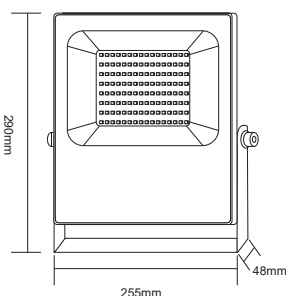

Height	AVR E	CENTER E	Diameter
1.50m	339.49lx	1684.34lx	437.89cm
2.00m	190.96lx	609.83lx	583.85cm
4.00m	47.74lx	152.46lx	1167.70cm
4.50m	37.72lx	129.46lx	1233.67cm
6.00m	21.22lx	97.76lx	1751.95cm

Height	AVR E	CENTER E	Diameter
1.50m	416.51lx	1331.21lx	434.79cm
2.00m	234.22lx	749.80lx	579.72cm
4.00m	58.57lx	187.20lx	1159.46cm
4.50m	46.28lx	147.93lx	1304.37cm
6.00m	26.03lx	83.20lx	1739.16cm

1m	1807.4766lx	246.03cm
2m	451.71192lx	492.05cm
3m	200.8529.6lx	738.08cm
4m	112.9297.9lx	984.11cm
5m	72.27190.7lx	1230.14cm
6m	50.19132.4lx	1476.16cm
7m	36.8797.27lx	1722.19cm
8m	28.2374.47lx	1968.22cm
9m	22.3158.84lx	2214.24cm
10m	18.0747.66lx	2460.27cm

1m	2252.6223lx	247.39cm
2m	563.01556lx	494.78cm
3m	250.2691.5lx	742.17cm
4m	140.7389.0lx	989.56cm
5m	90.07248.9lx	1236.95cm
6m	62.55172.9lx	1484.34cm
7m	45.96127.0lx	1731.73cm
8m	35.1997.24lx	1979.12cm
9m	27.8076.83lx	2226.51cm
10m	22.5262.23lx	2473.91cm

H(m)	E0(lx)	Dh/Dv_B(m)	S_B(sq.m)	Eav_B(lx)
10.0	94.81	31.25/30.79	759.2	14.42
20.0	23.70	62.51/61.58	3036.9	3.61
30.0	10.53	93.76/92.36	6833.1	1.60
40.0	5.93	125.07/123.15	12147.7	0.90
50.0	3.79	156.27/153.94	18980.7	0.58

H(m)	E0(lx)	Dh/Dv_B(m)	S_B(sq.m)	Eav_B(lx)
10.0	113.15	30.92/31.16	784.0	31.91
20.0	28.29	62.84/62.32	3136.0	7.98
30.0	12.57	92.75/93.48	7056.0	3.55
40.0	7.07	123.67/124.64	12544.1	1.99
50.0	4.53	154.59/155.81	19600.1	1.28

RGBW

100W