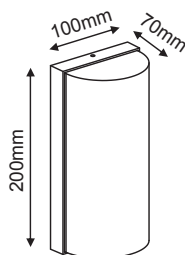

EPISTAR

ΣΚΟΡΠΟ ΓΚΡΙ / DARK GREY

LG1322G	230V AC	10W	3000K	560lm	138°	Ra80	1/10	30000hrs

FABIO