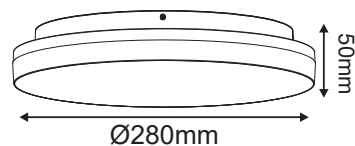

NEW

PLAFE

Φωτιστικό οροφής
Ceiling Luminaire

ΛΕΥΚΟ / WHITE

PLAFE24CCTR	230V AC	24W	3000K 4000K 6500K	2400lm	120°	Ra80	1/10	25000hrs

ΛΕΥΚΟ / WHITE

PLAFE24CCTRMIC	230V AC	24W	3000K 4000K 6500K	2400lm	120°	Ra80	1/10	25000hrs

PLAFE → PRE SETUP 4000K

OFF

3000K / 4000K / 6500K

ON