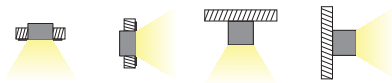

LYR

LYR NEW

Φωτιστικό ασφαλείας - εφεδρικού
Emergency luminaire

○ PC ● PC ⚡ SMD LM80 DRIVER IN BATTERY IN 🔋 IP20 2

3 ΩΡΕΣ ΑΥΤΟΝΟΜΙΑ
HOURS AUTONOMY

LiFePO4 3.2V 1500mAh

LYR160	230V AC	1.2W	6000K	150lm	145°	Ra80	1/75	30000hrs

- **i** • Μη συνεχούς λειτουργίας / Non-maintained function
- Επιπλέον φακός διαδρόμου / Extra corridor lens 160X65°
- Κουμπί δοκιμής / Test Button
- Χωνευτή εγκατάσταση / Recessed installation

KIT ΕΓΚΑΤΑΣΤΑΣΗΣ / INSTALLATION KITS

LYR160SUR	Κυτίο επίτοιχης εγκατάστασης / Installation wall box LYR160