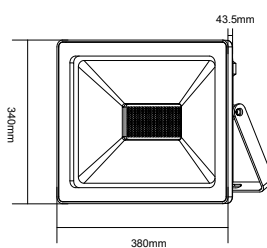

200W

1m	2252.6223lx	247.39cm
2m	563.01556lx	494.78cm
3m	250.2691.5lx	742.17cm
4m	140.7389.0lx	989.56cm
5m	90.07248.9lx	1236.95cm
6m	62.55172.9lx	1484.34cm
7m	45.96127.0lx	1731.73cm
8m	35.1997.24lx	1979.12cm
9m	27.8076.83lx	2226.51cm
10m	22.5262.23lx	2473.91cm