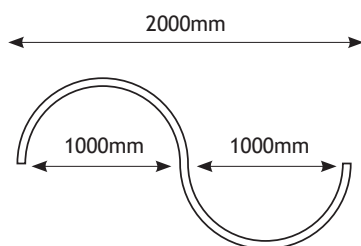

"S" SHAPE
HIGH OUTPUT SERIES

~190lm/w | 72.000hrs (L80 B10)

				 3000K / 4000K / 6500K
YORK278**HO1S	Ø1000mm	2x78W	** 30 → 3000K ** 40 → 4000K	2x14260lm / 2x14930lm / 2x14930lm
YORK2164**HO2S	Ø2000mm	2x164W	** 65 → 6500K	2x29850lm / 2x31360lm / 2x31360lm

"C" CIRCULAR
HIGH OUTPUT SERIES

~190lm/w | 72.000hrs (L80 B10)

				 3000K / 4000K / 6500K
YORK278**HO1C	Ø1000mm	2x78W	** 30 → 3000K	2x14260lm / 2x14930lm / 2x14930lm
YORK2164**HO2C	Ø2000mm	2x164W	** 40 → 4000K	2x29850lm / 2x31360lm / 2x31360lm
YORK2249**HO3C	Ø3000mm	2x249W	** 65 → 6500K	2x45480lm / 2x47790lm / 2x47790lm

YORK ΕΞΑΡΤΗΜΑΤΑ / ACCESSORIES

MCP1805390	180° Σύνδεσμος / Connector	1 set - 4 pcs

YORK278**HO1S