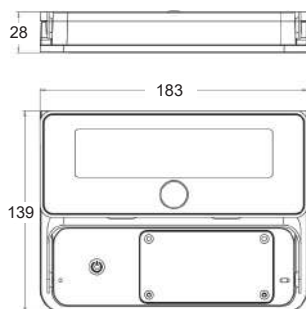

STORM

STORM NEW

Προβολέας με Φ/Β πάνελ & αισθητήρα κίνησης
Smart solar sensor flood luminaire

*2-3 ΗΜΕΡΕΣ ΑΥΤΟΝΟΜΙΑ
DAYS AUTONOMY

- ABS
- PC
- SMD LM80
- 6m / 120°
- DRIVER IN
- BATTERY IN
- IP54
- 2

MAYPO / BLACK

STORM840		8W	4000K		1000Lm	3.7V/2Ah Li-ion	5.5V/1.2W	120°	Ra80	1/40	30.000hrs
STORM1240		12W			1600Lm	3.7V/4.4Ah Li-ion	5.5V/2.3W			1/20	

i *Εξαρτάται από το επίπεδο φόρτισης της μπαταρίας / Depends on battery charging level

STORM1240

SENSOR MODE

Mode 1:

100% output for 18s
when someone passes,
turning off without person.

Mode 2:

100% output for 18s
when someone passes,
30-50 lumen without person.

CONSTANT LIGHTING MODE

Mode 3:

Fixed 30-50 lumen output.

SLEEP MODE

Mode 4:

Turn off.