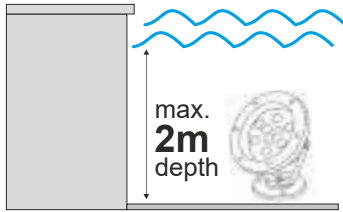

UNDERWATER LUMINAIRES

PISC

NEW

Φωτιστικό πισίνας
Pool luminaire