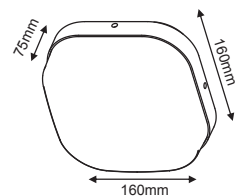

EPISTAR

DARK GREY

LG3862G	230V AC	10W	3000K	170lm	67°	Ra80	1/10	30000hrs
LG3861G				630lm	120°