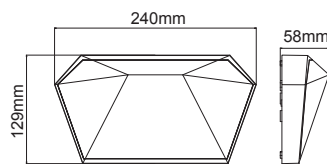

DARK GREY

LG8203G	230V AC	10W	3000K	400lm	120°	Ra80	1/8	30000hrs