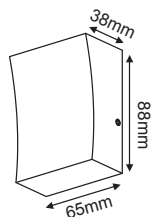

FER

LG1042G

ALU GLS HIGH POWER LM80 DRIVER IN IP65 2 CREE A↑G

DARK GREY

	⚡	☂	☀	💡	⚙	📶	📦	🕒
LG1041G	230V AC	3W	3000K	110lm	89°	Ra80	1/20	30000hrs
LG1042G		6W		180lm			1/10	

VITRINE

MATT WHITE

MATT BLACK

ALU PMMA SMD LM80 DRIVER IN IP65 3 CREE A↑G

	⚡	☂	☀	💡	⚙	📶	📦	🕒
LG8509W	230V AC	9W	3000K	1050lm	110° × 3°	Ra80	1/30	40000hrs
LG8509B