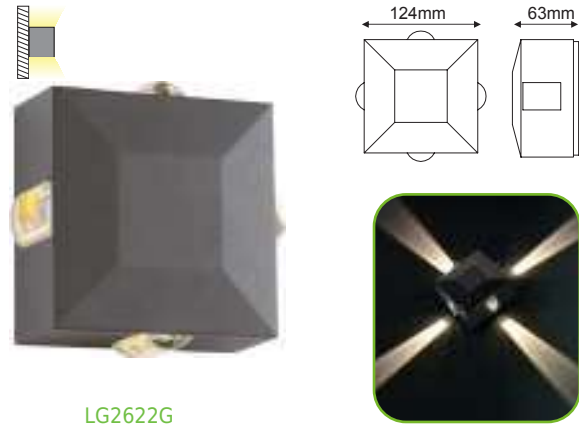

DEGO

DARK GREY

LG5891G	230V AC	10W	3000K	580lm	110°	Ra80	1/8	30000hrs

MENFI

LG2622G

ΣΚΟΥΡΟ ΓΚΡΙ / DARK GREY

LG2621G	230V AC	5W	3000K	170lm	15°	Ra80	1/20	30000hrs
LG2622G