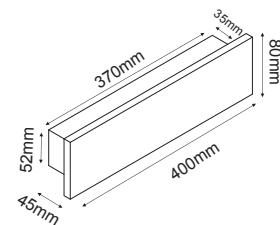

CHARES WALL-S

CEMENT

	⚡	☔	☀️	💡	📐	📶	📦	🕒
MK063220W	230V AC	8W	3000K	540lm	200°	Ra80	1/12	30000hrs
MK063220B				480lm				
MK063220TC								

CHARES WALL-L

CEMENT

	⚡	☔	☀️	💡	📐	📶	📦	🕒
MK063400W	230V AC	12W	3000K	760lm	200°	Ra80	1/12	30000hrs
MK063400B				660lm				
MK063400TC