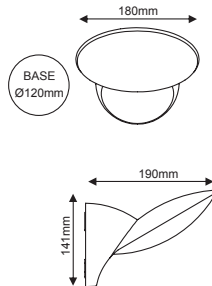

ACRI

ALU PC SMD LM80 DRIVER IN IP54 2 EDISON A↑G G

DARK GREY

LG2332G	230V AC	14W	3000K	630lm	110°	Ra80	1/12	30000hrs