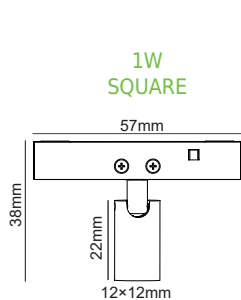

24V MAGNETIC TRACK SYSTEM

ΣΤΡΟΓΓΥΛΟ / ROUND

ΑΜΜΩΔΕΣ ΜΑΥΡΟ / SANDY BLACK

Model	Power	Temp	Beam	Angle	Quality	Size	Lifetime
THUBE130B	1W	3000K	80lm	24°	Ra90	Ø12x22 mm	50000hrs
THUBE140B		4000K	85lm				
THUBE230B	2W	3000K	180lm				
THUBE240B		4000K	190lm				
THUBE530B	5W	3000K	510lm				
THUBE540B		4000K	530lm				

ΤΕΤΡΑΓΩΝΟ / SQUARE

ΑΜΜΩΔΕΣ ΜΑΥΡΟ / SANDY BLACK

Model	Power	Temp	Beam	Angle	Quality	Size	Lifetime
THUBE130BS	1W	3000K	80lm	24°	Ra90	12x12x22 mm	50000hrs
THUBE140BS		4000K	85lm