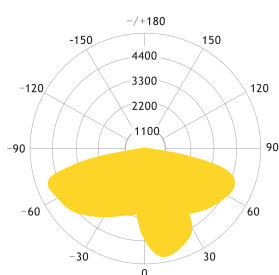

A ↑ G C

150Lm/W
FKPI / GREY (RAL9006)

Model	Power	Beam Angle	Light Output	Beam Spread	Color Temp	Beam Spread	Beam Spread	Beam Spread
NEXUS404050	40W	230V AC	6000lm	80° x 150°	4000K	Ra70	1	72000hrs
NEXUS604050	60W		9000lm					
NEXUS804050	80W		12000lm					
NEXUS1004050	100W		15000lm					
NEXUS1204050	120W		18000lm					
NEXUS1504050	150W		22500lm					

A ↑ G B

170Lm/W
FKPI / GREY (RAL9006)

Model	Power	Beam Angle	Light Output	Beam Spread	Color Temp	Beam Spread	Beam Spread	Beam Spread
NEXUS404070	40W	230V AC	6800lm	80° x 150°	4000K	Ra70	1	72000hrs
NEXUS604070	60W		10200lm					
NEXUS804070	80W		13600lm					
NEXUS1004070	100W		17000lm					
NEXUS1204070	120W		20400lm					
NEXUS1504070	150W		25500lm					

i Κατόπιν ζήτησης
Upon request :

- 3000K / 5000K / 5700K
- Class I & II
- TYPE II (50° x 150°)
- DIMMABLE 0-10V / DALI
- NEMA & Smart control system
- >72.000hrs
- 7 / 10 years warranty