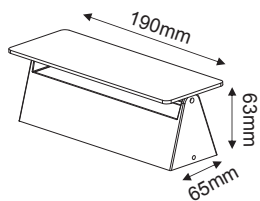

DARK GREY

LG1201G	230V AC	7W	3000K	210lm	190°	Ra80	1/20	30000hrs