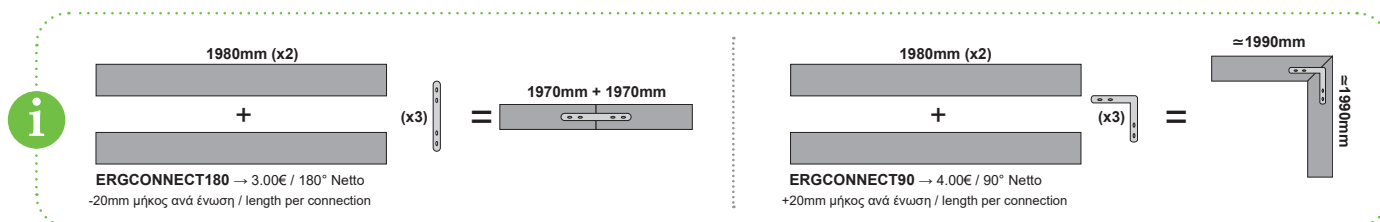

WINT ΕΞΑΡΤΗΜΑΤΑ / ACCESSORIES

		i
MCPTS180	180° Σύνδεσμος / Connector (TOP & SIDE)	370mm-1980mm (3 pcs)
MCPS90	90° Σύνδεσμος / Connector (SIDE)	370mm-1980mm (2 pcs)
MCPT90	90° Σύνδεσμος / Connector (TOP)	370mm-1980mm (1 pc)