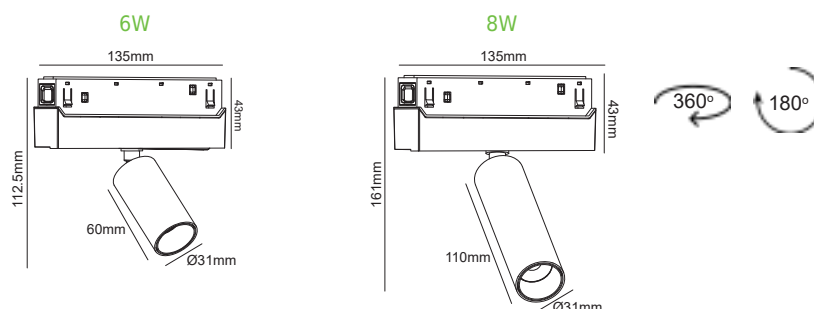

MAYPO / BLACK

Icon: Lock	Icon: Lightning	Icon: Umbrella	Icon: Sun	Icon: Light bulb	Icon: Triangle	Icon: Wave	Icon: Beam spread	Icon: Clock
HUBEM630B	48V DC	6W	3000K	600lm	24°	Ra90	Ø31x60 mm	30000hrs
HUBEM640B			4000K	640lm				
HUBEM830B		8W	3000K	800lm				
HUBEM840B			4000K	850lm				