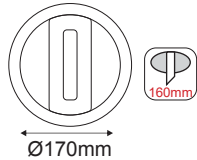

Η βάση προσαρμόζεται στα σποτ μονοφασικής ράγας για μετατροπή σε χωνευτά.
Base is adaptable in 1 phase track luminaires in order to become recessed.