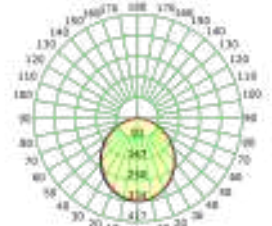

(EM)

3hrs
EMERGENCY KIT

(DIM)

1-100%
DIMMABLE PUSH BUTTON

(PIR)

84°
SENSOR IR

(APP)

CASAMBI READY
Applications