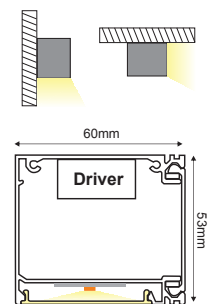

CALLA

WALL WASHER

- ALU
- PC
- 230V
- SMD
- Ra80
- 120°
- DRIVER IN
- IP20
- LT 75%
- 5

(EM)

3hrs

EMERGENCY KIT

(DIM)

1-100%

DIMMABLE PUSH BUTTON

(APP)

Applications

CASAMBI READY

B

ECONOMY SERIES

~195lm/w | 72.000hrs (L80 B10)

Icon	Length	Power	Color Temp	Beam Spread
			3000K / 4000K / 6500K	
CALLA12**EC	580mm	12W	** 30 → 3000K ** 40 → 4000K ** 65 → 6500K	1870lm / 1970lm / 1970lm
CALLA18**EC	860mm	18W		2800lm / 2950lm / 2950lm
CALLA24**EC	1140mm	24W		3740lm / 3940lm / 3940lm
CALLA30**EC	1420mm	30W		4670lm / 4920lm / 4920lm
CALLA35**EC	1700mm	35W		5610lm / 5910lm / 5910lm
CALLA41**EC	1980mm	41W		6450lm / 6890lm / 6890lm
CALLA47**EC	2260mm	47W		7480lm / 7880lm / 7880lm
CALLA53**EC	2540mm	53W		8410lm / 8860lm / 8860lm
CALLA59**EC	2820mm	59W		9350lm / 9850lm / 9850lm

D

*NOMINAL MODE HIGH EFFICIENCY SERIES

~175lm/w | 50.000hrs (L70 F10)

Icon	Length	Power	Color Temp	Beam Spread
			3000K	
CALLA830NMBS	580mm	8W	3000K	1410lm
CALLA1230NMBS	860mm	12W		2100lm
CALLA1630NMBS	1140mm	16W		2820lm
CALLA1830NMBS	1280mm	18W		3170lm
CALLA2030NMBS	1420mm	20W		3530lm
CALLA2430NMBS	1700mm	24W		4220lm
CALLA2630NMBS	1840mm	26W		4580lm
CALLA2830NMBS	1980mm	28W		4930lm
CALLA3230NMBS	2260mm	32W		5630lm
CALLA3630NMBS	2540mm	36W		6340lm
CALLA4230NMBS	2960mm	42W		7400lm

*Σταδιακή κατάργηση / Phase out