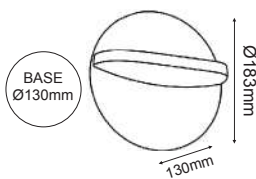

DARK GREY

LG1057G	230V AC	16W	3000K	790lm	120°	Ra80	1/8	30000hrs