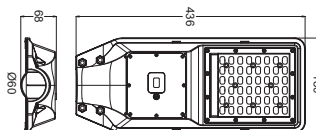

50W & 100W