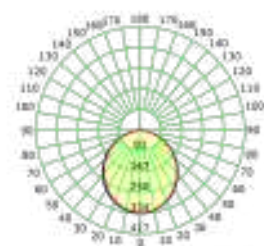

ECONOMY SERIES

~195lm/w | 72.000hrs (L80 B10)

				3000K / 4000K / 6500K
TEXA12**EC	580mm	12W	** 30 → 3000K ** 40 → 4000K ** 65 → 6500K	1870lm / 1970lm / 1970lm
TEXA18**EC	860mm	18W		2800lm / 2950lm / 2950lm
TEXA24**EC	1140mm	24W		3740lm / 3940lm / 3940lm
TEXA30**EC	1420mm	30W		4670lm / 4920lm / 4920lm
TEXA35**EC	1700mm	35W		5610lm / 5910lm / 5910lm
TEXA41**EC	1980mm	41W		6450lm / 6890lm / 6890lm