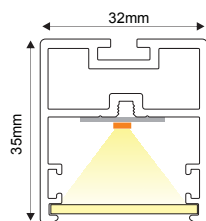

Το κόστος της βαφής συμπεριλαμβάνεται (ΜΟΝΟ ΒΑΣΙΚΑ ΧΡΩΜΑΤΑ)
The cost of painting is included (BASIC COLORS ONLY)

SPECIAL COLOR +5.00€ Netto