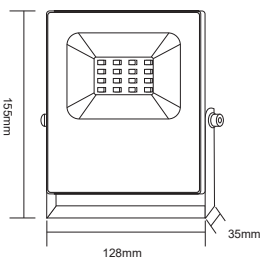

Height	AVR E	CENTER E	Diameter
1.50m	339.49lx	1684.34lx	437.89cm
2.00m	190.96lx	609.83lx	583.85cm
4.00m	47.74lx	152.46lx	1167.70cm
4.50m	37.72lx	129.46lx	1233.67cm
6.00m	21.22lx	97.76lx	1751.95cm

Height	AVR E	CENTER E	Diameter
1.50m	416.51lx	1331.21lx	434.79cm
2.00m	234.22lx	749.80lx	579.72cm
4.00m	58.57lx	187.20lx	1159.46cm
4.50m	46.28lx	147.93lx	1304.37cm
6.00m	26.03lx	83.20lx	1739.16cm

1m	1807.4766lx	246.03cm
2m	451.71192lx	492.05cm
3m	200.8529.6lx	738.08cm
4m	112.9297.9lx	984.11cm
5m	72.27190.7lx	1230.14cm
6m	50.19132.4lx	1476.16cm
7m	36.8797.27lx	1722.19cm
8m	28.2374.47lx	1968.22cm
9m	22.3158.84lx	2214.24cm
10m	18.0747.66lx	2460.27cm

1m	2252.6223lx	247.39cm
2m	563.01556lx	494.78cm
3m	250.2691.5lx	742.17cm
4m	140.7389.0lx	989.56cm
5m	90.07248.9lx	1236.95cm
6m	62.55172.9lx	1484.34cm
7m	45.96127.0lx	1731.73cm
8m	35.1997.24lx	1979.12cm
9m	27.8076.83lx	2226.51cm
10m	22.5262.23lx	2473.91cm

H(m)	E0(lx)	Dh/Dv_B(m)	S_B(sq.m)	Eav_B(lx)
10.0	94.81	31.25/30.79	759.2	14.42
20.0	23.70	62.51/61.58	3036.9	3.61
30.0	10.53	93.76/92.36	6833.1	1.60
40.0	5.93	125.07/123.15	12147.7	0.90
50.0	3.79	156.27/153.94	18980.7	0.58

H(m)	E0(lx)	Dh/Dv_B(m)	S_B(sq.m)	Eav_B(lx)
10.0	113.15	30.92/31.16	784.0	31.91
20.0	28.29	62.84/62.32	3136.0	7.98
30.0	12.57	92.75/93.48	7056.0	3.55
40.0	7.07	123.67/124.64	12544.1	1.99
50.0	4.53	154.59/155.81	19600.1	1.28

RGBW

10W