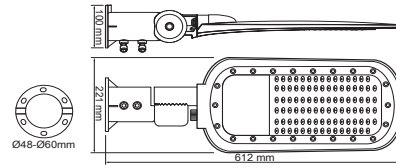

FKPI / GREY (RAL7016)

NORD2040		230V AC	4000K	2800lm	140° x 90°	Ra70	1/6	50000hrs	
NORD4040	40W			5600lm					
NORD6040	60W			8400lm					
NORD10040	100W			14000lm					
NORD15040	150W			20250lm					
NORD20040	200W			27000lm					

100W