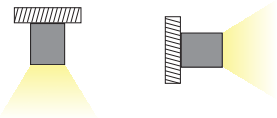

MINA

- PC
- PC
- SMD LM80
- DRIVER IN
- IK08
- IP66
- 45cm
- 2
- 5%
- A↑G F

AEYKO / WHITE

MINA1230	230V AC	12W	3000K	1020lm	180°	Ra80	1/50	30000hrs
MINA1240			4000K	1070lm				
MINA1260			6000K	1110lm