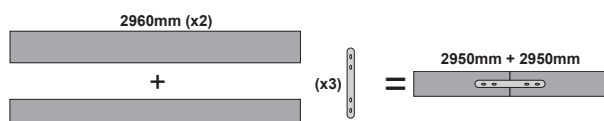

ERGCONNECT180 → 3.00€ / 180° Netto
-20mm μήκος ανά ένωση / length per connection