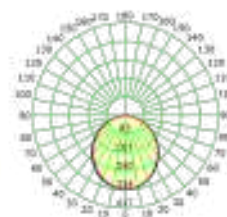

VELOR MINI

PENDANT

ALU

PC

230V

SMD

5

TRIDONIC

Ra80

IP20

270°

LT 75%

DRIVER BOX

(DIM)

DALI 2

1-100%

DIMMABLE PUSH BUTTON

(APP)

CASAMBI

Applications

CASAMBI READY