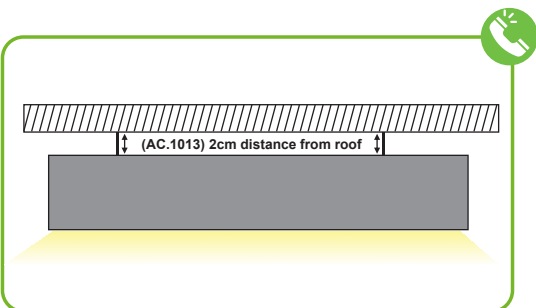

LINEAR

				3000K / 4000K
HOLY11**	1000mm	11W	** 30 → 3000K ** 40 → 4000K	780lm / 800lm
HOLY24**	1000mm	24W		2100lm / 2200lm
HOLY23**	2000mm	23W		1590lm / 1630lm
HOLY48**	2000mm	48W		4300lm / 4400lm
HOLY34**	3000mm	34W		2380lm / 2430lm
HOLY72**	3000mm	72W		6300lm / 6600lm