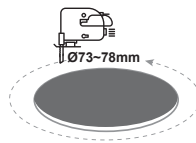

CICLOP

DARK GREY

🔒	⚡	☔	☀️	💡	📐	📶	📦	🕒
LG721130G	230V AC	3W	3000K	55lm	15°	Ra80	1/20	30000hrs
LG721140G			4000K	58lm				

Installation box included