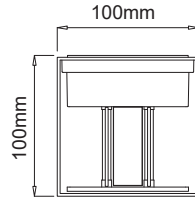

SANTUR-S

DARK GREY

LG0559G	230V AC	6W	3000K	435lm	0-120°	Ra80	1/12	30000hrs

SANTUR-P