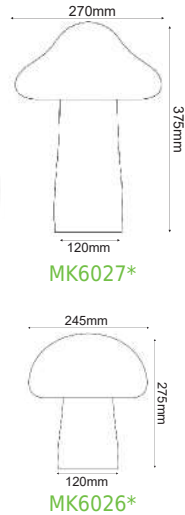

CEMENT

	⚡	☔	☀️	💡	📐	📶	📦	🕒
MK6026W	230V AC	10W	3000K	850lm	120°	Ra80	1	30000hrs
MK6026B								
MK6027W								
MK6027B								

CHARES POST

CEMENT

	⚡	☔	☀️	💡	📐	📶	📦	🕒
MK019W-510	230V AC	5W	3000K	150lm	210°	Ra80	1	30000hrs
MK019B-510				130lm