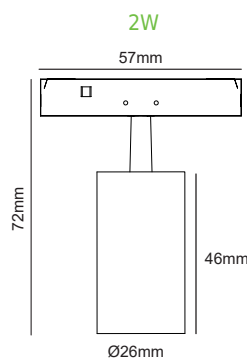

24V MAGNETIC TRACK SYSTEM

ΣΤΡΟΓΓΥΛΟ / ROUND

ΑΜΜΩΔΕΣ ΜΑΥΡΟ / SANDY BLACK

Model	Power	Temp	Beam	Angle	Quality	Size	Lifetime
THUBE130B	1W	3000K	80lm	24°	Ra90	Ø12x22 mm	50000hrs
THUBE140B		4000K	85lm				
THUBE230B	2W	3000K	180lm				
THUBE240B		4000K	190lm				
THUBE530B	5W	3000K	510lm				
THUBE540B		4000K	530lm				

ΤΕΤΡΑΓΩΝΟ / SQUARE

ΑΜΜΩΔΕΣ ΜΑΥΡΟ / SANDY BLACK

Model	Power	Temp	Beam	Angle	Quality	Size	Lifetime
THUBE130BS	1W	3000K	80lm	24°	Ra90	12x12x22 mm	50000hrs
THUBE140BS		4000K	85lm