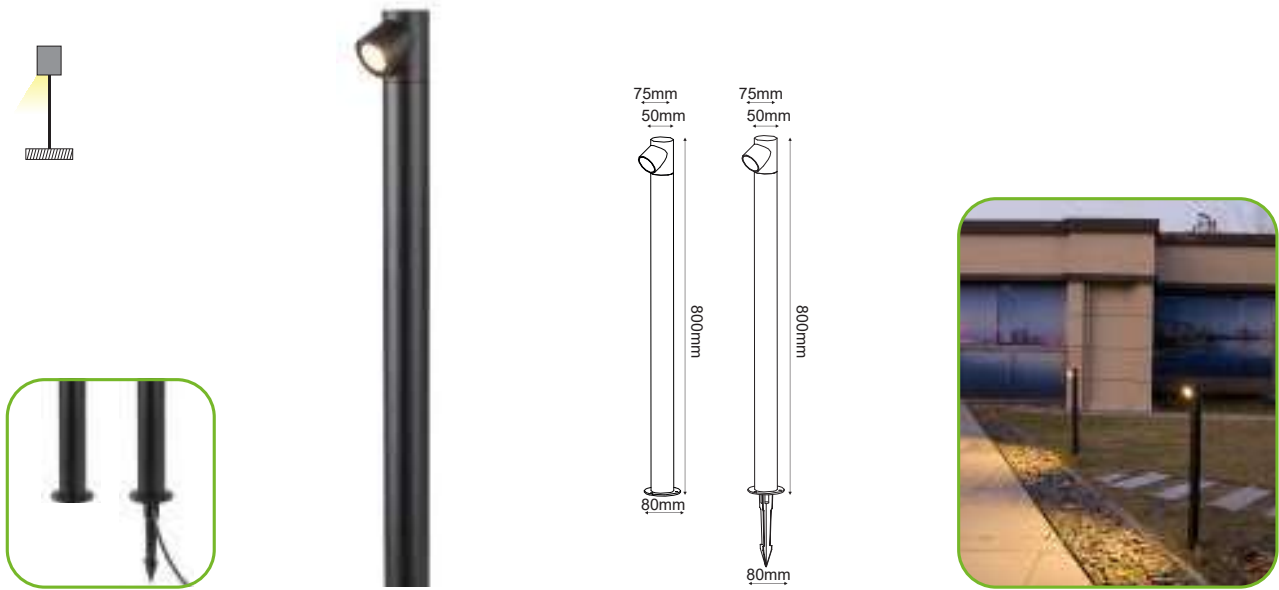

AVENO

- ALU
- GLS
- COB LM80
- DRIVER IN
- IP65
- 2

ΣΚΟΥΡΟ ΓΚΡΙ / DARK GREY

LG2371G-800	230V AC	5W	3000K	240lm	50°	Ra80	1/4	30000hrs