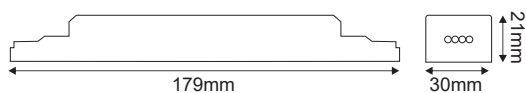

TRIDONIC EMERGENCY KITS

IP20 5

89800558	EM CONVERTER LED BASIC | cells2 NiCd/NiMH | 60/180min 10-54V | 100.000hrs nominal life