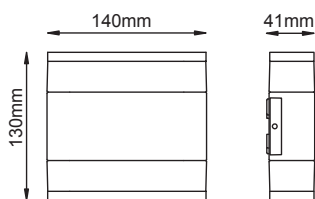

EVERLIGHT

DARK GREY

LG5381	230V AC	9W	3000K	480lm	110°	Ra80	1/20	30000hrs