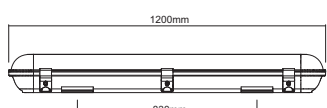

ECONOMY SERIES

AEYKO - ΓΚΡΙ / WHITE - GREY

RAVI1230EC	230V AC	12W	3000K	2000lm	120°	Ra80	1/8	50000hrs (L70 F10)
RAVI1240EC			4000K	2100lm				
RAVI1265EC			6500K					
RAVI2430EC		24W	3000K	4000lm				
RAVI2440EC			4000K	4200lm				
RAVI2465EC		6500K						
RAVI2930EC		29W	3000K	5200lm				
RAVI2940EC			4000K	5500lm				
RAVI2965EC	6500K							

Συμπεριλαμβάνονται / Included

12W

24W

29W

HIGH OUTPUT SERIES

AEYKO - ΓΚΡΙ / WHITE - GREY

RAVI1630HO	230V AC	16W	3000K	2700lm	120°	Ra80	1/8	72000hrs (L80 F10)
RAVI1640HO			4000K	2830lm				
RAVI1665HO			6500K					
RAVI3230HO		32W	3000K	5400lm				
RAVI3240HO			4000K	5660lm				
RAVI3265HO		6500K						
RAVI3930HO		39W	3000K	6750lm				
RAVI3940HO			4000K	7070lm				
RAVI3965HO			6500K					

Συμπεριλαμβάνονται / Included

16W

32W

39W