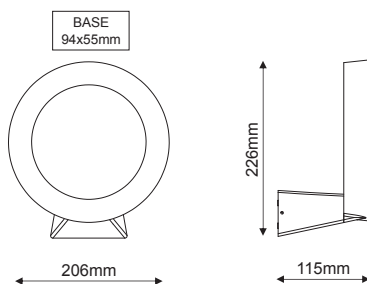

RING

DARK GREY

LG0901G	230V AC	8W	3000K	220lm	110°	Ra80	1/10	30000hrs

YUTA