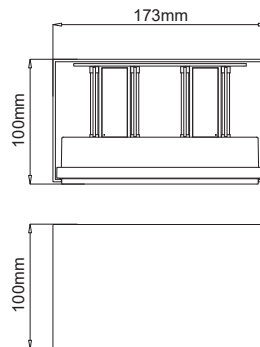

DARK GREY

LG0690G	230V AC	12W	3000K	860lm	0-120°	Ra80	1/12	30000hrs