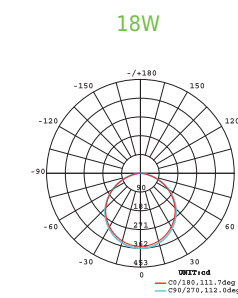

Height	Eavg,Emax	Diameter
1m	16.42, 163.28lx	311cm
2m	11.60, 40.82lx	622cm
3m	8.18, 18.14lx	933cm
4m	6.90, 10.20lx	1244cm
5m	5.88, 6.53lx	1554cm

Height	Eavg,Emax	Diameter
1m	119.66, 465.22lx	297cm
2m	29.90, 101.31lx	594cm
3m	13.29, 45.02lx	891cm
4m	7.47, 25.33lx	1188cm
5m	4.78, 16.21lx	1485cm

Height	Eavg,Emax	Diameter
1m	190.90, 640.63lx	296cm
2m	47.73, 160.16lx	590cm
3m	21.21, 71.18lx	885cm
4m	11.93, 40.04lx	1180cm
5m	7.64, 28.83lx	1475cm

Height	Eavg,Emax	Diameter
1m	208.28, 709.51lx	300cm
2m	52.07, 177.38lx	600cm
3m	23.14, 78.83lx	900cm
4m	13.02, 44.34lx	1200cm
5m	8.33, 28.38lx	1500cm