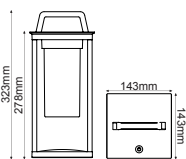

10-100%

OFF→50%→100%

LUMINAIRE

BATTERY

2 x 3.7V / 2.2Ah Li-ion

EPISTAR

DARK GREY

LG630G		3W	3000K	150lm	180°	Ra80	1/4	50% LIGHTING → 16h 100% LIGHTING → 8h
LG630GSOL								50% LIGHTING → 10h 100% LIGHTING → 8h

MARTA

LUMINAIRE

BATTERY

3.7V / 4.4Ah Li-ion

EVERLIGHT

MAYPO MAT / MATT BLACK

LG8001		2W	CCT 2200K-3000K	190lm	335°	Ra80	1/6	50% LIGHTING → 14h 100% LIGHTING → 7h