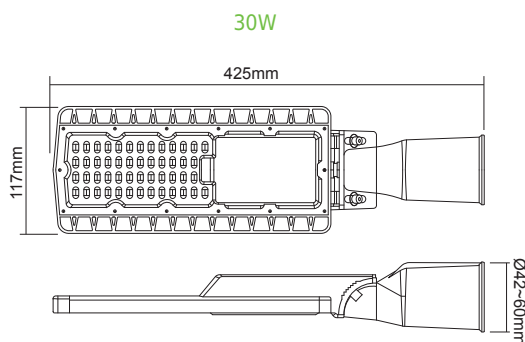

A+G C 30W/90W/120W **A+G D** 60W

FKPI / GREY (RAL9023)

BISE3040	230V AC	30W	4000K	4200lm	150° x 75°	Ra70	1/10	50000hrs
BISE6040		60W		8400lm				
BISE9040		90W		12600lm			1/6	
BISE12040		120W		16500lm				

**Κατόπιν ζήτησης
Upon request:**

- 3000K ~ 6000K
- Class I / II
- >50.000hrs
- Dimming (100W/120W)
- SPD 10/20kV