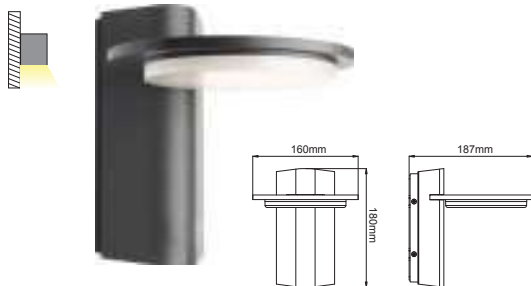

EPISTAR

DARK GREY

LG0514G	230V AC	7W	3000K	350lm	170°	Ra80	1/12	30000hrs

LG0514GPIR	230V AC	7W	3000K	350lm	170°	Ra80	1/12	30000hrs

VALLE

LG8205G

OSRAM
Opto Semiconductor

DARK GREY

LG8205G	230V AC	13W	3000K	780lm	145°	Ra80	1/8	30000hrs

LG8205GPIR	230V AC	7W	3000K	440lm	145°	Ra80	1/8	30000hrs