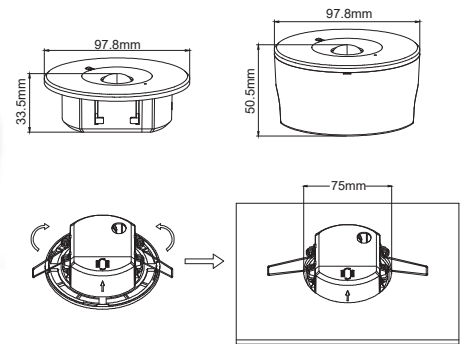

LYR

LYR NEW

Φωτιστικό ασφαλείας - εφεδρικού
Emergency luminaire

○ PC ● PC ⚡ SMD LM80 DRIVER IN BATTERY IN 🔋 IP20 2

3 ΩΡΕΣ ΑΥΤΟΝΟΜΙΑ
HOURS AUTONOMY

LiFePO4 3.2V 1500mAh

LYR160	230V AC	1.2W	6000K	150lm	145°	Ra80	1/75	30000hrs

- **i** • Μη συνεχούς λειτουργίας / Non-maintained function
- Επιπλέον φακός διαδρόμου / Extra corridor lens 160X65°
- Κουμπί δοκιμής / Test Button
- Χωνευτή εγκατάσταση / Recessed installation

KIT ΕΓΚΑΤΑΣΤΑΣΗΣ / INSTALLATION KITS

LYR160SUR	Κυτίο επίτοιχης εγκατάστασης / Installation wall box LYR160