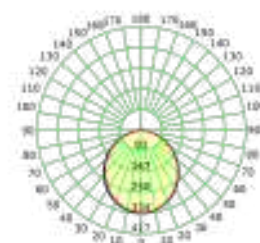

(APP)

CASAMBI
Applications
CASAMBI READY

ECONOMY SERIES

~195lm/w | 72.000hrs (L80 B10)

				3000K / 4000K / 6500K
WINT12**EC	580mm	12W	** 30 → 3000K ** 40 → 4000K ** 65 → 6500K	1870lm / 1970lm / 1970lm
WINT18**EC	860mm	18W		2800lm / 2950lm / 2950lm
WINT24**EC	1140mm	24W		3740lm / 3940lm / 3940lm
WINT30**EC	1420mm	30W		4670lm / 4920lm / 4920lm
WINT35**EC	1700mm	35W		5610lm / 5910lm / 5910lm
WINT41**EC	1980mm	41W		6450lm / 6890lm / 6890lm