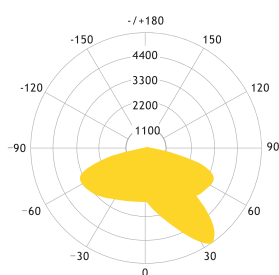

A ↑ G C

150Lm/W
FKPI / GREY (RAL9006)

Model	Power	Beam Angle	Light Output	Beam Spread	Color Temp	Beam Spread	Beam Spread	Beam Spread
NEXUS404050	40W	230V AC	6000lm	80° x 150°	4000K	Ra70	1	72000hrs
NEXUS604050	60W		9000lm					
NEXUS804050	80W		12000lm					
NEXUS1004050	100W		15000lm					
NEXUS1204050	120W		18000lm					
NEXUS1504050	150W		22500lm					

A ↑ G B

170Lm/W
FKPI / GREY (RAL9006)

Model	Power	Beam Angle	Light Output	Beam Spread	Color Temp	Beam Spread	Beam Spread	Beam Spread
NEXUS404070	40W	230V AC	6800lm	80° x 150°	4000K	Ra70	1	72000hrs
NEXUS604070	60W		10200lm					
NEXUS804070	80W		13600lm					
NEXUS1004070	100W		17000lm					
NEXUS1204070	120W		20400lm					
NEXUS1504070	150W		25500lm					

i Κατόπιν ζήτησης
Upon request :

- 3000K / 5000K / 5700K
- Class I & II
- TYPE II (50° x 150°)
- DIMMABLE 0-10V / DALI
- NEMA & Smart control system
- >72.000hrs
- 7 / 10 years warranty