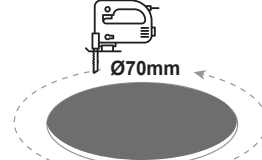

VERA5**SWN