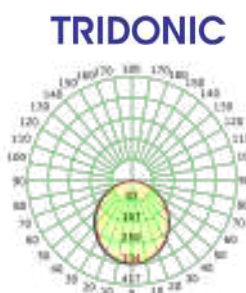

CALLA

WALL WASHER

- ALU
- PC
- 230V
- SMD
- Ra80
- 120°
- DRIVER IN
- IP20
- LT 75%
- 5

(EM)

3hrs

EMERGENCY KIT

(DIM)

1-100%

DIMMABLE PUSH BUTTON

(APP)

Applications

CASAMBI READY

B

ECONOMY SERIES

~195lm/w | 72.000hrs (L80 B10)

Icon	Length	Power	Color Temp	Beam Spread
			3000K / 4000K / 6500K	
CALLA12**EC	580mm	12W	** 30 → 3000K ** 40 → 4000K ** 65 → 6500K	1870lm / 1970lm / 1970lm
CALLA18**EC	860mm	18W		2800lm / 2950lm / 2950lm
CALLA24**EC	1140mm	24W		3740lm / 3940lm / 3940lm
CALLA30**EC	1420mm	30W		4670lm / 4920lm / 4920lm
CALLA35**EC	1700mm	35W		5610lm / 5910lm / 5910lm
CALLA41**EC	1980mm	41W		6450lm / 6890lm / 6890lm
CALLA47**EC	2260mm	47W		7480lm / 7880lm / 7880lm
CALLA53**EC	2540mm	53W		8410lm / 8860lm / 8860lm
CALLA59**EC	2820mm	59W		9350lm / 9850lm / 9850lm

D

*NOMINAL MODE HIGH EFFICIENCY SERIES

~175lm/w | 50.000hrs (L70 F10)

Icon	Length	Power	Color Temp	Beam Spread
			3000K	
CALLA830NMBS	580mm	8W	3000K	1410lm
CALLA1230NMBS	860mm	12W		2100lm
CALLA1630NMBS	1140mm	16W		2820lm
CALLA1830NMBS	1280mm	18W		3170lm
CALLA2030NMBS	1420mm	20W		3530lm
CALLA2430NMBS	1700mm	24W		4220lm
CALLA2630NMBS	1840mm	26W		4580lm
CALLA2830NMBS	1980mm	28W		4930lm
CALLA3230NMBS	2260mm	32W		5630lm
CALLA3630NMBS	2540mm	36W		6340lm
CALLA4230NMBS	2960mm	42W		7400lm

*Σταδιακή κατάργηση / Phase out