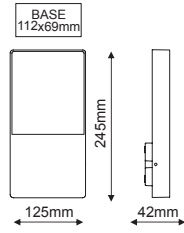

ALU GLS SMD LM80 DRIVER IN IP54 2 EDISON A↑G F

DARK GREY

LG2361G	230V AC	4W	3000K	240lm	120°	Ra80	1/20	30000hrs