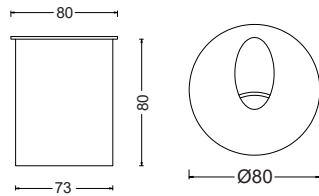

CICLOP

DARK GREY

🔒	⚡	☔	☀️	💡	📐	📶	📦	🕒
LG721130G	230V AC	3W	3000K	55lm	15°	Ra80	1/20	30000hrs
LG721140G			4000K	58lm				

Installation box included