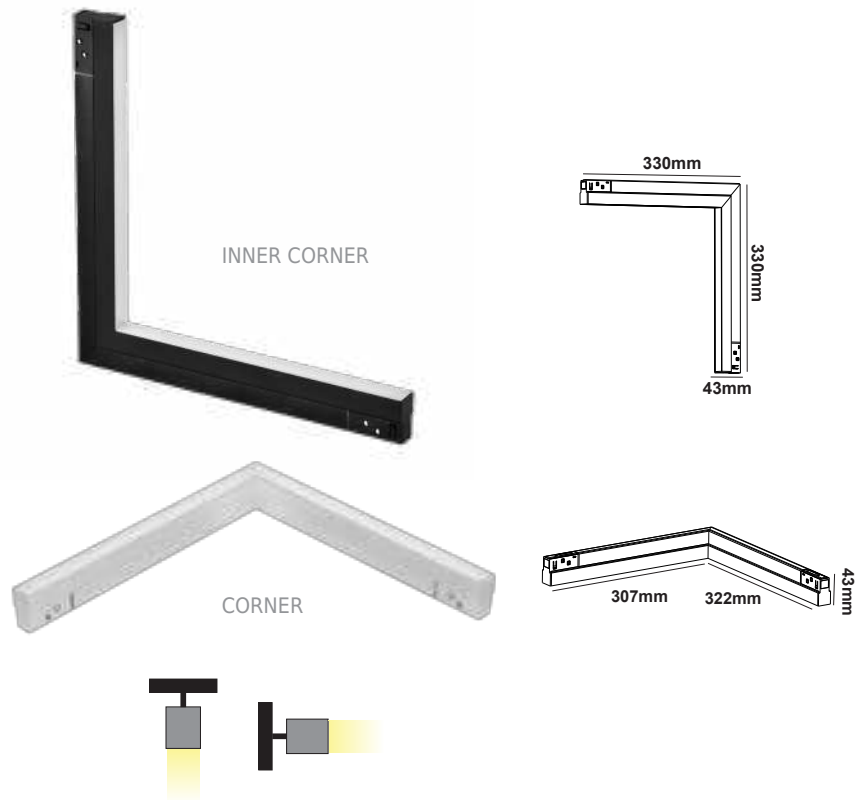

MAYPO / BLACK

Icon: Lock	Icon: Lightning	Icon: Arc	Icon: Sun	Icon: Light Bulb	Icon: Triangle	Icon: Wave	Icon: Bar Chart	Icon: Clock
LUCCA1030B	48V DC	10W	3000K	800lm	110°	Ra90	305x22 x43 mm	30000hrs
LUCCA1040B			4000K	850lm				
LUCCA2030B		20W	3000K	1600lm			605x22 x43 mm	
LUCCA2040B			4000K	1750lm				
LUCCA3030B		30W	3000K	2400lm			900x22 x43 mm	
LUCCA3040B			4000K	2600lm				
LUCCA4030B		40W	3000K	3000lm			1200x22 x43 mm	
LUCCA4040B			4000K	3200lm				