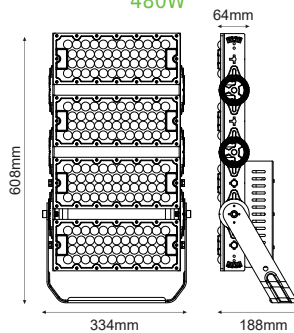

5.5Kg

480W

10Kg

720W