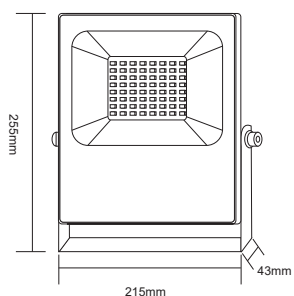

Height	AVR E	CENTER E	Diameter
1.50m	339.49lx	1684.34lx	437.89cm
2.00m	190.96lx	609.83lx	583.85cm
4.00m	47.74lx	152.46lx	1167.70cm
4.50m	37.72lx	129.46lx	1233.67cm
6.00m	21.22lx	97.76lx	1751.95cm

Height	AVR E	CENTER E	Diameter
1.50m	416.51lx	1331.21lx	434.79cm
2.00m	234.22lx	749.80lx	579.72cm
4.00m	58.57lx	187.20lx	1159.46cm
4.50m	46.28lx	147.93lx	1304.37cm
6.00m	26.03lx	83.20lx	1739.16cm

1m	1807.4766lx	246.03cm
2m	451.71192lx	492.05cm
3m	200.8529.6lx	738.08cm
4m	112.9297.9lx	984.11cm
5m	72.27190.7lx	1230.14cm
6m	50.19132.4lx	1476.16cm
7m	36.8797.27lx	1722.19cm
8m	28.2374.47lx	1968.22cm
9m	22.3158.84lx	2214.24cm
10m	18.0747.66lx	2460.27cm

1m	2252.6223lx	247.39cm
2m	563.01556lx	494.78cm
3m	250.2691.5lx	742.17cm
4m	140.7389.0lx	989.56cm
5m	90.07248.9lx	1236.95cm
6m	62.55172.9lx	1484.34cm
7m	45.96127.0lx	1731.73cm
8m	35.1997.24lx	1979.12cm
9m	27.8076.83lx	2226.51cm
10m	22.5262.23lx	2473.91cm

H(m)	E0(lx)	Dh/Dv_B(m)	S_B(sq.m)	Eav_B(lx)
10.0	94.81	31.25/30.79	759.2	14.42
20.0	23.70	62.51/61.58	3036.9	3.61
30.0	10.53	93.76/92.36	6833.1	1.60
40.0	5.93	125.07/123.15	12147.7	0.90
50.0	3.79	156.27/153.94	18980.7	0.58

H(m)	E0(lx)	Dh/Dv_B(m)	S_B(sq.m)	Eav_B(lx)
10.0	113.15	30.92/31.16	784.0	31.91
20.0	28.29	62.84/62.32	3136.0	7.98
30.0	12.57	92.75/93.48	7056.0	3.55
40.0	7.07	123.67/124.64	12544.1	1.99
50.0	4.53	154.59/155.81	19600.1	1.28

RGBW

50W