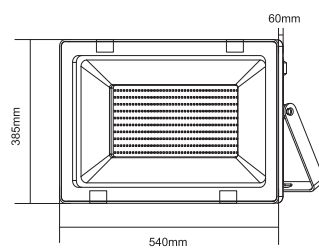

Height	AVR E	CENTER E	Diameter
1.50m	339.49lx	1684.34lx	437.89cm
2.00m	190.96lx	609.83lx	583.85cm
4.00m	47.74lx	152.46lx	1167.70cm
4.50m	37.72lx	129.46lx	1233.67cm
6.00m	21.22lx	97.76lx	1751.95cm

Height	AVR E	CENTER E	Diameter
1.50m	416.51lx	1331.21lx	434.79cm
2.00m	234.22lx	749.80lx	579.72cm
4.00m	58.57lx	187.20lx	1159.46cm
4.50m	46.28lx	147.93lx	1304.37cm
6.00m	26.03lx	83.20lx	1739.16cm

1m	1807.4766lx	246.03cm
2m	451.71192lx	492.05cm
3m	200.8529.6lx	738.08cm
4m	112.9297.9lx	984.11cm
5m	72.27190.7lx	1230.14cm
6m	50.19132.4lx	1476.16cm
7m	36.8797.27lx	1722.19cm
8m	28.2374.47lx	1968.22cm
9m	22.3158.84lx	2214.24cm
10m	18.0747.66lx	2460.27cm

1m	2252.6223lx	247.39cm
2m	563.01556lx	494.78cm
3m	250.2691.5lx	742.17cm
4m	140.7389.0lx	989.56cm
5m	90.07248.9lx	1236.95cm
6m	62.55172.9lx	1484.34cm
7m	45.96127.0lx	1731.73cm
8m	35.1997.24lx	1979.12cm
9m	27.8076.83lx	2226.51cm
10m	22.5262.23lx	2473.91cm

H(m)	E0(lx)	Dh/Dv_B(m)	S_B(sq.m)	Eav_B(lx)
10.0	94.81	31.25/30.79	759.2	14.42
20.0	23.70	62.51/61.58	3036.9	3.61
30.0	10.53	93.76/92.36	6833.1	1.60
40.0	5.93	125.07/123.15	12147.7	0.90
50.0	3.79	156.27/153.94	18980.7	0.58

400W

H(m)	E0(lx)	Dh/Dv_B(m)	S_B(sq.m)	Eav_B(lx)
10.0	113.15	30.92/31.16	784.0	31.91
20.0	28.29	62.84/62.32	3136.0	7.98
30.0	12.57	92.75/93.48	7056.0	3.55
40.0	7.07	123.67/124.64	12544.1	1.99
50.0	4.53	154.59/155.81	19600.1	1.28

RGBW