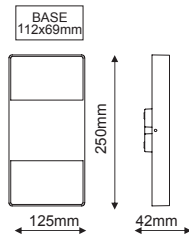

ALU GLS SMD LM80 DRIVER IN IP54 2 EDISON A↑G F

DARK GREY

LG2362G	230V AC	8W	3000K	320lm	120°	Ra80	1/20	30000hrs