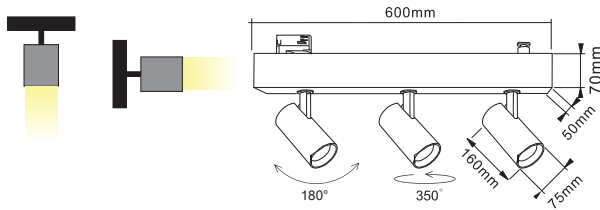

58W / Ra80
ΛΕΥΚΟ / WHITE

A+ G D 3000K
A+ G C 4000K
A+ G E 6500K

Icon: Bag	Icon: Lightning Bolt	Icon: Plug	Icon: Sun	Icon: Light Bulb	Icon: Triangle	Icon: Wave	Icon: Plug	Icon: Clock
TRIPLON5830W450	230V AC	58W	3000K	5240lm	35°	Ra80	3-PHASE	50000hrs (L80 B10)
TRIPLON5840W450			4000K	5500lm				
TRIPLON5865W450			6500K	5240lm				

MAYPO / BLACK

Icon: Bag	Icon: Lightning Bolt	Icon: Plug	Icon: Sun	Icon: Light Bulb	Icon: Triangle	Icon: Wave	Icon: Plug	Icon: Clock
TRIPLON5830B450	230V AC	58W	3000K	5240lm	35°	Ra80	3-PHASE	50000hrs (L80 B10)
TRIPLON5840B450			4000K	5500lm				
TRIPLON5865B450			6500K	5240lm