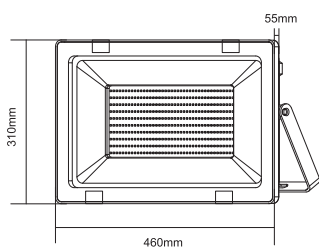

300W

H(m)	E0(lx)	Dh/Dv_B(m)	S_B(sq.m)	Eav_B(lx)
10.0	94.81	31.25/30.79	759.2	14.42
20.0	23.70	62.51/61.58	3036.9	3.61
30.0	10.53	93.76/92.36	6833.1	1.60
40.0	5.93	125.07/123.15	12147.7	0.90
50.0	3.79	156.27/153.94	18980.7	0.58