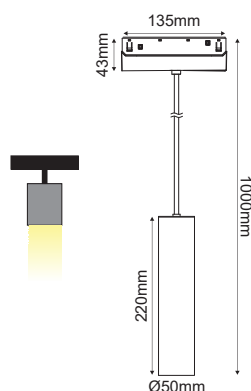

HUBE-P

48V MAGNETIC TRACK SYSTEM

HUBE-P

Κρεμαστό φωτιστικό ράγας
Pendant track luminaire

- ALU
- PC
- COB LM80
- DRIVER IN
- III
- IP20
- 3

OSRAM

ΛΕΥΚΟ / WHITE

Model	Voltage	Power	Color Temp	Lumen	Beam Angle	Beam Spread	Beam Diameter	Lifespan
HUBEP930W	48V DC	9W	3000K	950lm	36°	Ra90	Ø50x220	30000hrs
HUBEP940W			4000K	1030lm				

MAYPO / BLACK

Model	Voltage	Power	Color Temp	Lumen	Beam Angle	Beam Spread	Beam Diameter	Lifespan
HUBEP930B	48V DC	9W	3000K	950lm	36°	Ra90	Ø50x220	30000hrs
HUBEP940B			4000K	1030lm