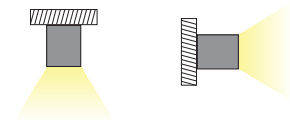

DORA

DORA

- PC
- PC
- SMD LM80
- DRIVER IN
- IK08
- IP65
- 30cm
- 2
- 5%
- ATG F

Icon: Lock	Icon: Lightning	Icon: Umbrella	Icon: Sun	Icon: Light Bulb	Icon: Triangle	Icon: Wave	Icon: Box	Icon: Clock
DORA1030W	230V AC	10W	3000K	900lm	110°	Ra80	1/50	30000hrs
DORA1040W			4000K	930lm				
DORA1060W			6000K	950lm				
DORA2030W		20W	3000K	1700lm				
DORA2040W			4000K	1750lm				
DORA2060W			6000K	1800lm				

Icon: Lock	Icon: Lightning	Icon: Umbrella	Icon: Sun	Icon: Light Bulb	Icon: Triangle	Icon: Wave	Icon: Box	Icon: Clock
DORA1030B	230V AC	10W	3000K	900lm	110°	Ra80	1/50	30000hrs
DORA1040B			4000K	930lm				
DORA1060B			6000K	950lm				
DORA2030B		20W	3000K	1700lm				
DORA2040B			4000K	1750lm				
DORA2060B			6000K	1800lm