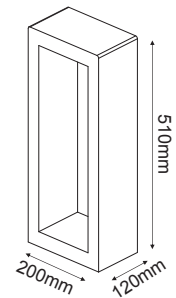

⚡	☔	☀️	💡	📐	📶	📦	🕒
MK019W-510	230V AC	5W	3000K	150lm	210°	Ra80	1	30000hrs
MK019B-510				130lm