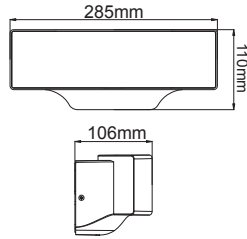

ARAS

ALU PC SMD LM80 DRIVER IN IP65 2 OSRAM Opto Semiconductor A↑G F

DARK GREY

LG7105G	230V AC	13W	3000K	710lm	110°	Ra80	1/8	30000hrs