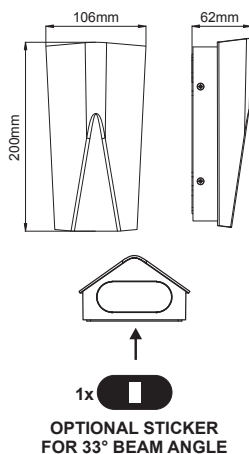

ΣΚΟΥΡΟ ΓΚΡΙ / DARK GREY

LG7210G	230V AC	11W	3000K	370lm	140° (33°)	Ra80	1/8	30000hrs