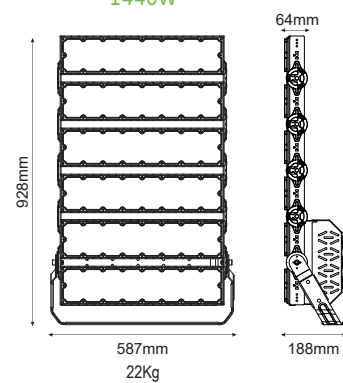

RIPGLAD	Στρογγυλή βάση περιστροφής / Round installation plate
LPGLAD	Δείκτης λέιζερ / Laser pointer
AGPGLAD2448	Αντιθαμβωτικό κάλυμμα / Anti-glare plate 240W & 480W
AGPGLAD72	Αντιθαμβωτικό κάλυμμα / Anti-glare plate 720W
AGPGLAD96	Αντιθαμβωτικό κάλυμμα / Anti-glare plate 960W
AGPGLAD120	Αντιθαμβωτικό κάλυμμα / Anti-glare plate 1200W
AGPGLAD144	Αντιθαμβωτικό κάλυμμα / Anti-glare plate 1440W

5.5Kg

720W

1440W

22Kg