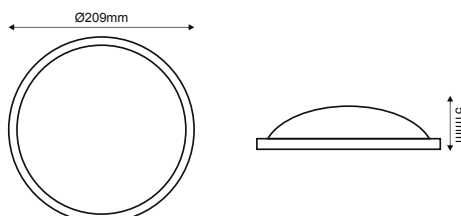

DARIA2030B	230V AC	20W	3000K	1700lm	110°	Ra80	1/40	30000hrs
DARIA2040B			4000K	1750lm				
DARIA2060B			6000K	1800lm