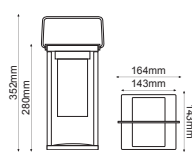

10-100%

OFF→50%→100%

LUMINAIRE

BATTERY

2 x 3.7V / 2.2Ah Li-ion

EPISTAR

DARK GREY

LG630G		3W	3000K	150lm	180°	Ra80	1/4	50% LIGHTING → 16h 100% LIGHTING → 8h
LG630GSOL								50% LIGHTING → 10h 100% LIGHTING → 8h

MARTA

LUMINAIRE

BATTERY

3.7V / 4.4Ah Li-ion

EVERLIGHT

MAYPO MAT / MATT BLACK

LG8001		2W	CCT 2200K-3000K	190lm	335°	Ra80	1/6	50% LIGHTING → 14h 100% LIGHTING → 7h