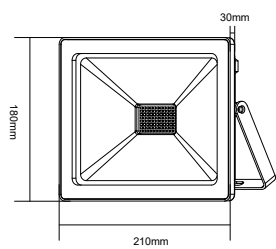

70W

Height	AVR E	CENTER E	Diameter
1.50m	339.49lx	1684.34lx	437.89cm
2.00m	190.96lx	609.83lx	583.85cm
4.00m	47.74lx	152.46lx	1167.70cm
4.50m	37.72lx	129.46lx	1233.67cm
6.00m	21.22lx	97.76lx	1751.95cm

100W