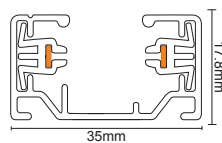

ΡΑΓΕΣ & ΕΞΑΡΤΗΜΑΤΑ / TRACK & ACCESSORIES (1-PHASE)

ΓΚΡΙ / GREY

2W1MG	Ράγα / Track 1m
2W2MG	Ράγα / Track 2m
2W3MGG	Ράγα / Track 3m
2WIG	Ενδιάμεσος σύνδεσμος / Middle connector
2WLG	90° Σύνδεσμος / Connector
2WTG	Σύνδεσμος / Connector
2WXG	Σύνδεσμος / Connector
2WVG	Μεταβλητή γωνία / Variable angle
2WADG	Αντάπτορας / Adaptor
2WTRG	Τροφοδοτικό / Power supply
2JIG	Τροφοδοτικό ευθείας / Power supply straight
2WTEG	Πλαστική τάπα / Plastic cap
2WKRGG	Σετ κρέμασης ράγας / Rail hanging set (1pc)

i

Η βάση προσαρμόζεται στα σποτ μονοφασικής ράγας για μετατροπή σε χωνευτά.
Base is adaptable in 1 phase track luminaires in order to become recessed.

2JIW