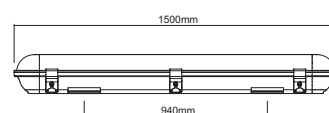

ECONOMY SERIES

AEYKO - ΓΚΡΙ / WHITE - GREY

RAVI1230EC	230V AC	12W	3000K	2000lm	120°	Ra80	1/8	50000hrs (L70 F10)
RAVI1240EC			4000K	2100lm				
RAVI1265EC			6500K					
RAVI2430EC		24W	3000K	4000lm				
RAVI2440EC			4000K	4200lm				
RAVI2465EC		6500K						
RAVI2930EC		29W	3000K	5200lm				
RAVI2940EC			4000K	5500lm				
RAVI2965EC	6500K							

Συμπεριλαμβάνονται / Included

12W

24W

29W

HIGH OUTPUT SERIES

AEYKO - ΓΚΡΙ / WHITE - GREY

RAVI1630HO	230V AC	16W	3000K	2700lm	120°	Ra80	1/8	72000hrs (L80 F10)
RAVI1640HO			4000K	2830lm				
RAVI1665HO			6500K					
RAVI3230HO		32W	3000K	5400lm				
RAVI3240HO			4000K	5660lm				
RAVI3265HO		6500K						
RAVI3930HO		39W	3000K	6750lm				
RAVI3940HO			4000K	7070lm				
RAVI3965HO			6500K					

Συμπεριλαμβάνονται / Included

16W

32W

39W