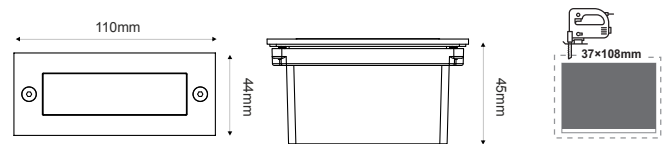

Icon: Lock	Icon: Lightning	Icon: Umbrella	Icon: Sun	Icon: Light Bulb	Icon: Mountain	Icon: Wave	Icon: Box	Icon: Clock
PAS230NMS	230V AC	2W	3000K	90lm	120°	Ra80	1/50	30000hrs
PAS260NMS			6000K	100lm				
PAS230NMP			3000K	90lm				
PAS260NMP			6000K	100lm