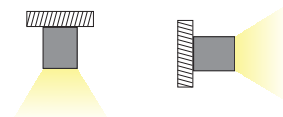

DARIA

- PC
- PC
- SMD LM80
- DRIVER IN
- IK08
- IP65
- 30cm
- 2
- 5%

DARIA2030W	230V AC	20W	3000K	1700lm	110°	Ra80	1/40	30000hrs
DARIA2040W			4000K	1750lm				
DARIA2060W			6000K	1800lm				

DARIA2030B	230V AC	20W	3000K	1700lm	110°	Ra80	1/40	30000hrs
DARIA2040B			4000K	1750lm				
DARIA2060B			6000K	1800lm