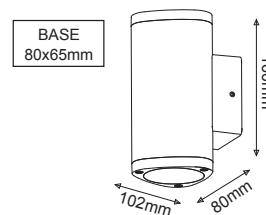

DARK GREY

LG2981G	230V AC	3W	3000K	150lm	50°	Ra80	1/12	30000hrs	
LG2982G				300lm