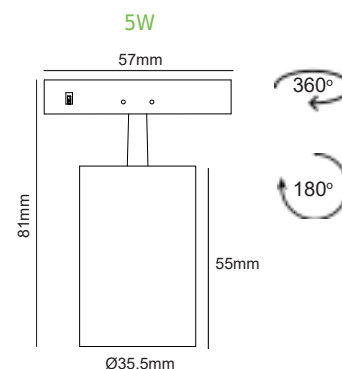

24V MAGNETIC TRACK SYSTEM

ΣΤΡΟΓΓΥΛΟ / ROUND

ΑΜΜΩΔΕΣ ΜΑΥΡΟ / SANDY BLACK

Model	Power	Temp	Beam	Angle	Quality	Size	Lifetime
THUBE130B	1W	3000K	80lm	24°	Ra90	Ø12x22 mm	50000hrs
THUBE140B		4000K	85lm				
THUBE230B	2W	3000K	180lm				
THUBE240B		4000K	190lm				
THUBE530B	5W	3000K	510lm				
THUBE540B		4000K	530lm				

ΤΕΤΡΑΓΩΝΟ / SQUARE

ΑΜΜΩΔΕΣ ΜΑΥΡΟ / SANDY BLACK

Model	Power	Temp	Beam	Angle	Quality	Size	Lifetime
THUBE130BS	1W	3000K	80lm	24°	Ra90	12x12x22 mm	50000hrs
THUBE140BS		4000K	85lm