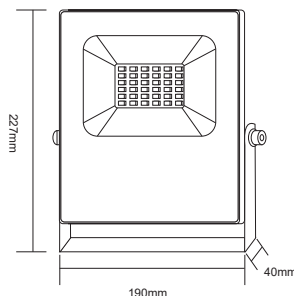

Height	AVR E	CENTER E	Diameter
1.50m	339.49lx	1684.34lx	437.89cm
2.00m	190.96lx	609.83lx	583.85cm
4.00m	47.74lx	152.46lx	1167.70cm
4.50m	37.72lx	129.46lx	1233.67cm
6.00m	21.22lx	97.76lx	1751.95cm

Height	AVR E	CENTER E	Diameter
1.50m	416.51lx	1331.21lx	434.79cm
2.00m	234.22lx	749.80lx	579.72cm
4.00m	58.57lx	187.20lx	1159.46cm
4.50m	46.28lx	147.93lx	1304.37cm
6.00m	26.03lx	83.20lx	1739.16cm

1m	1807.4766lx	246.03cm
2m	451.71192lx	492.05cm
3m	200.8529.6lx	738.08cm
4m	112.9297.9lx	984.11cm
5m	72.27190.7lx	1230.14cm
6m	50.19132.4lx	1476.16cm
7m	36.8797.27lx	1722.19cm
8m	28.2374.47lx	1968.22cm
9m	22.3158.84lx	2214.24cm
10m	18.0747.66lx	2460.27cm

1m	2252.6223lx	247.39cm
2m	563.01556lx	494.78cm
3m	250.2691.5lx	742.17cm
4m	140.7389.0lx	989.56cm
5m	90.07248.9lx	1236.95cm
6m	62.55172.9lx	1484.34cm
7m	45.96127.0lx	1731.73cm
8m	35.1997.24lx	1979.12cm
9m	27.8076.83lx	2226.51cm
10m	22.5262.23lx	2473.91cm

H(m)	E0(lx)	Dh/Dv_B(m)	S_B(sq.m)	Eav_B(lx)
10.0	94.81	31.25/30.79	759.2	14.42
20.0	23.70	62.51/61.58	3036.9	3.61
30.0	10.53	93.76/92.36	6833.1	1.60
40.0	5.93	125.07/123.15	12147.7	0.90
50.0	3.79	156.27/153.94	18980.7	0.58

H(m)	E0(lx)	Dh/Dv_B(m)	S_B(sq.m)	Eav_B(lx)
10.0	113.15	30.92/31.16	784.0	31.91
20.0	28.29	62.84/62.32	3136.0	7.98
30.0	12.57	92.75/93.48	7056.0	3.55
40.0	7.07	123.67/124.64	12544.1	1.99
50.0	4.53	154.59/155.81	19600.1	1.28

RGBW

30W