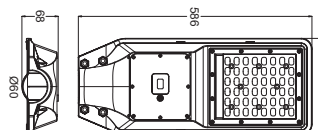

150W & 200W

Αυτόματη φόρτιση
κατά την διάρκεια της ημέρας
Automatic charging at daytime