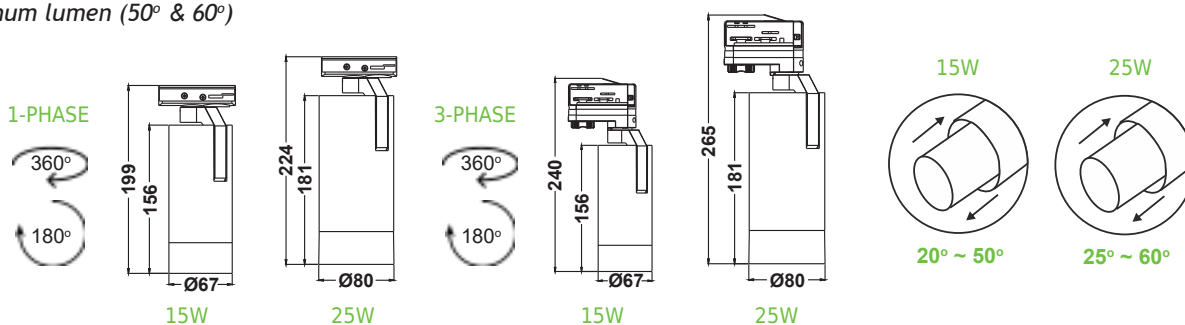

MEL

NEW

Φωτιστικό ράγας
Track luminaire

- ALU
- PMMA
- COB LM80
- DRIVER IN
- IP20
- 5
- LIFUD

A ↑ G **E** 3000K   **A ↑ G** **D** 4000K (25W)

ΑΜΜΩΔΕΣ ΛΕΥΚΟ / SANDY WHITE

MEL1530W2	230V AC	15W	3000K	1450lm	20-50°	Ra80	1-PHASE	50000hrs
MEL1540W2			4000K	1500lm				
MEL1530W4			3000K	1450lm			3-PHASE	
MEL1540W4			4000K	1500lm				
MEL2530W2		25W	3000K	2800lm	25-60°		1-PHASE	
MEL2540W2			4000K	3000lm				
MEL2530W4			3000K	2800lm			3-PHASE	
MEL2540W4			4000K	3000lm				

ΑΜΜΩΔΕΣ ΜΑΥΡΟ / SANDY BLACK

MEL1530B2	230V AC	15W	3000K	1450lm	20-50°	Ra80	1-PHASE	50000hrs
MEL1540B2			4000K	1500lm				
MEL1530B4			3000K	1450lm			3-PHASE	
MEL1540B4			4000K	1500lm				
MEL2530B2		25W	3000K	2800lm	25-60°		1-PHASE	
MEL2540B2			4000K	3000lm				
MEL2530B4			3000K	2800lm			3-PHASE	
MEL2540B4			4000K	3000lm				

*Maximum lumen (50° & 60°)